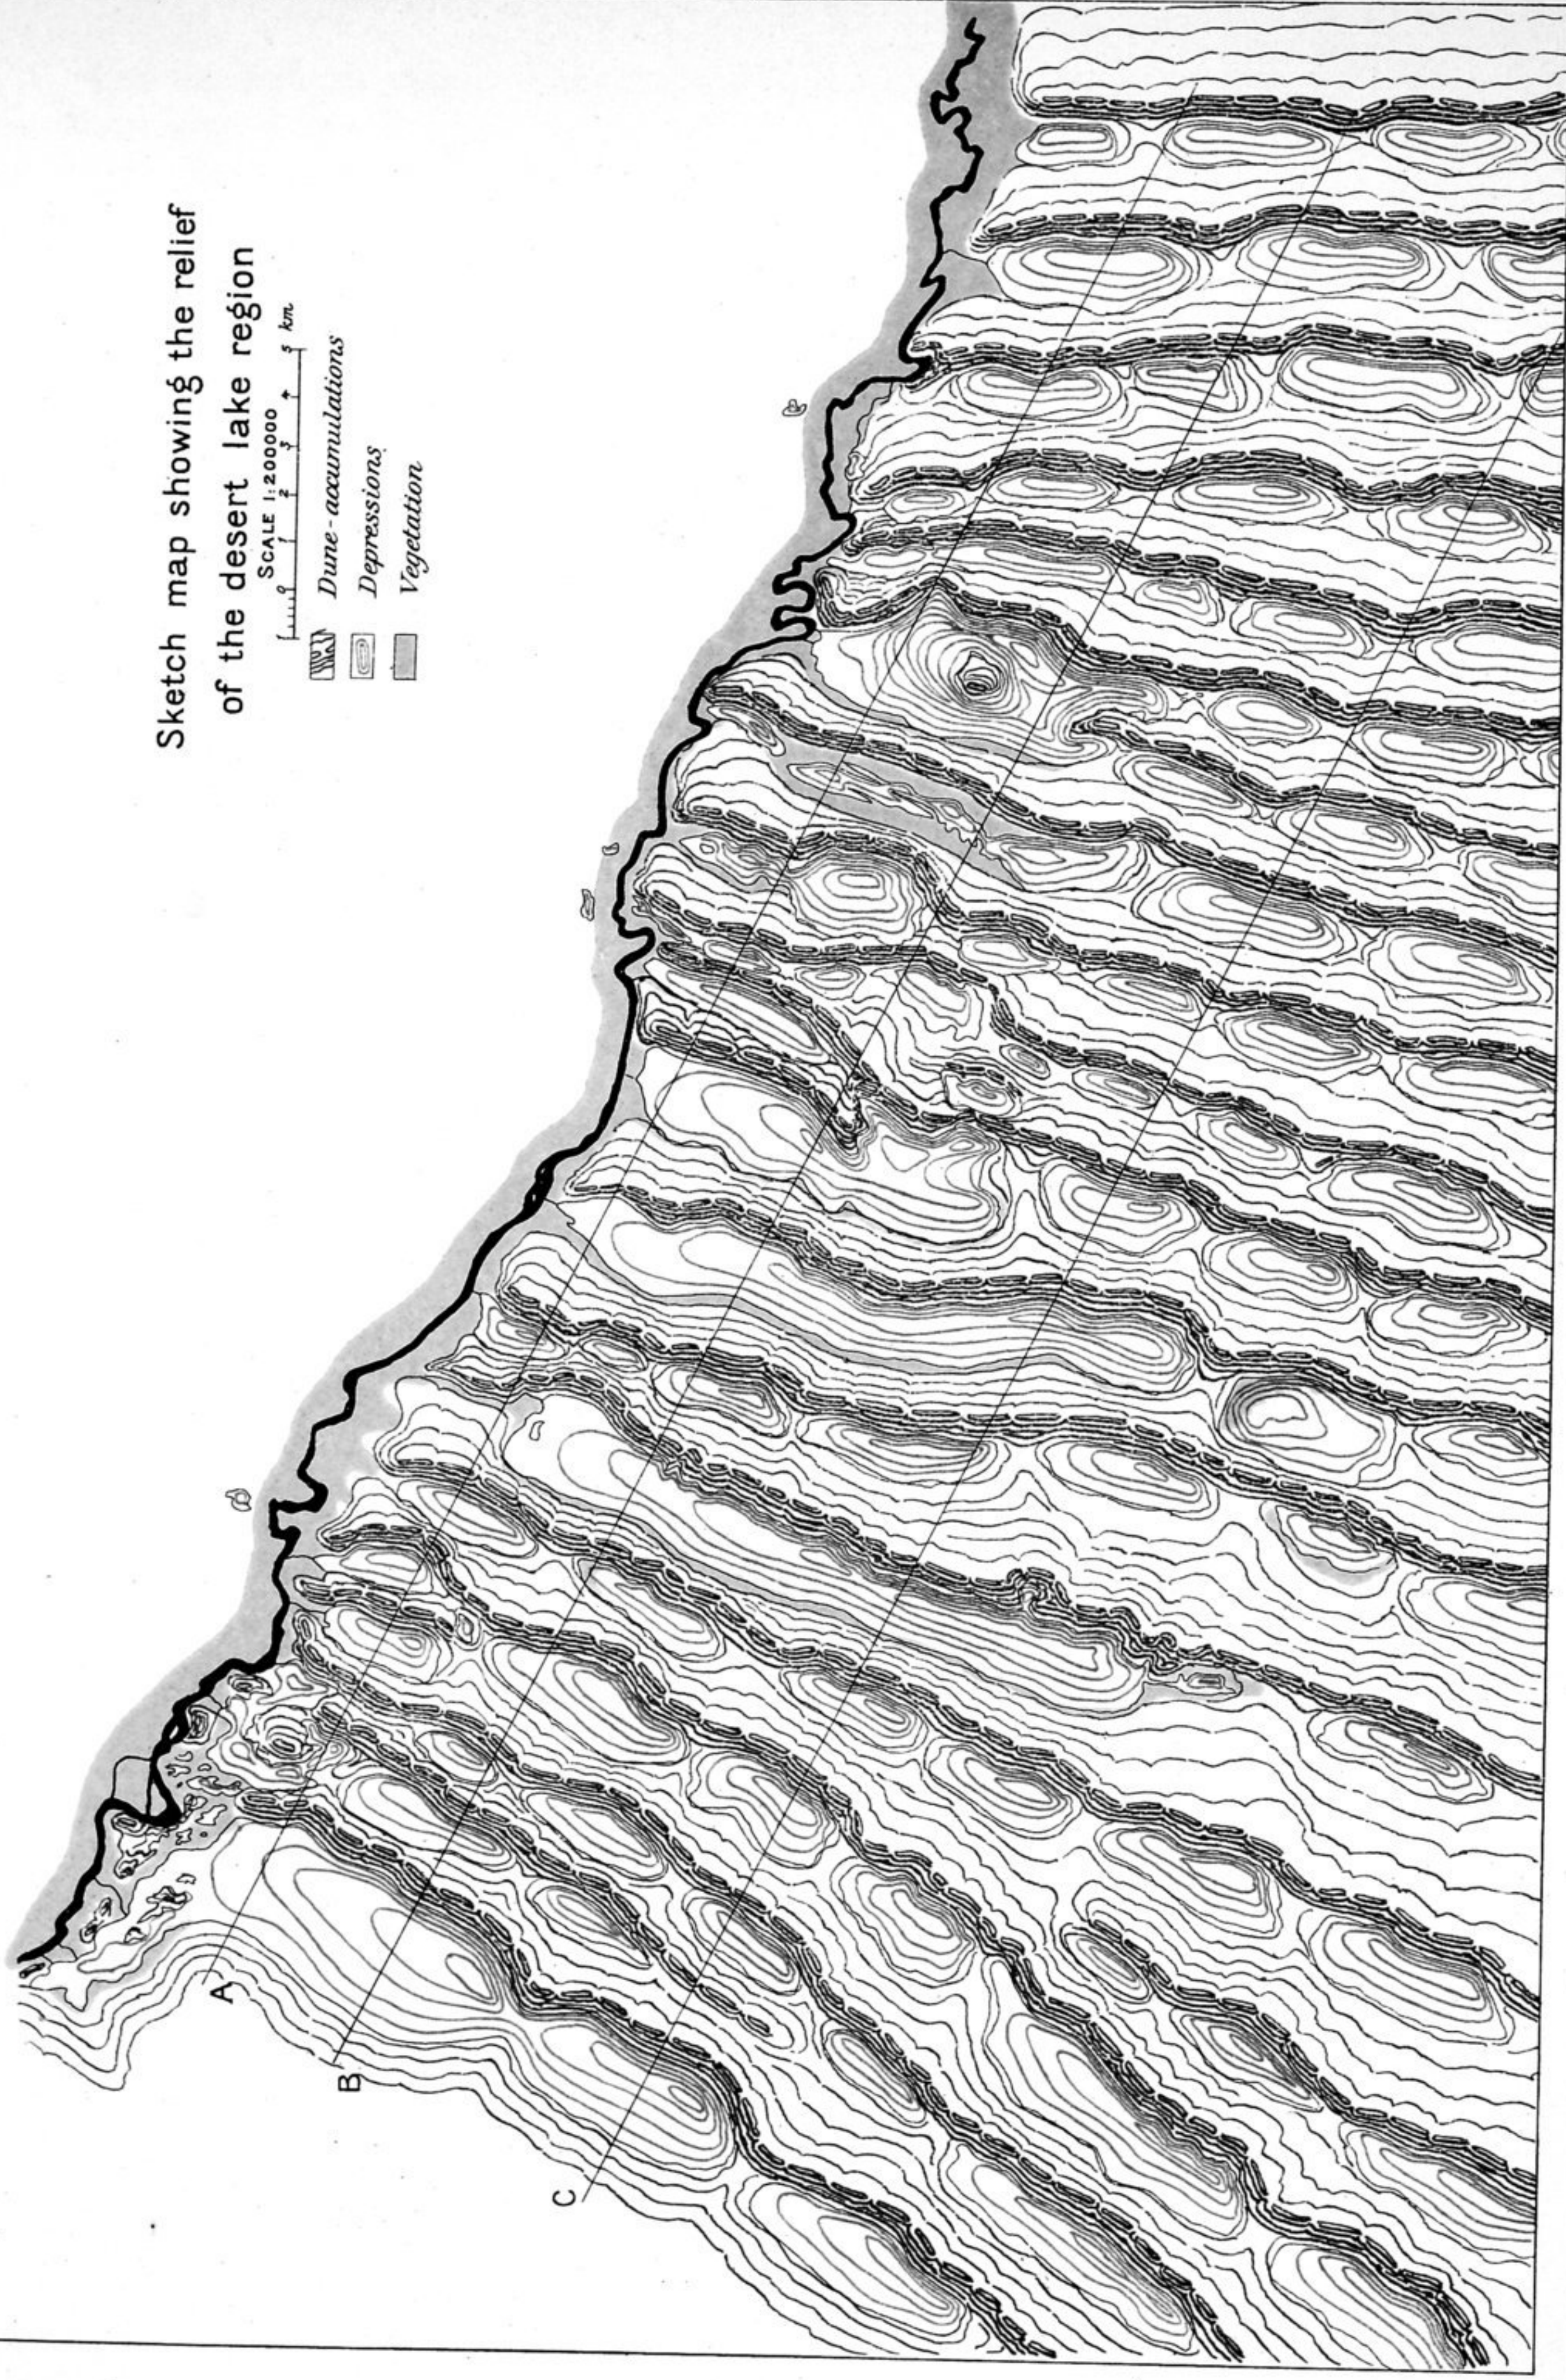

Sketch map showing the relief
of the desert lake region

SCALE 1:200000

-  Dune-accumulations
-  Depressions
-  Vegetation

Gen. Stab. Lib. Anst.