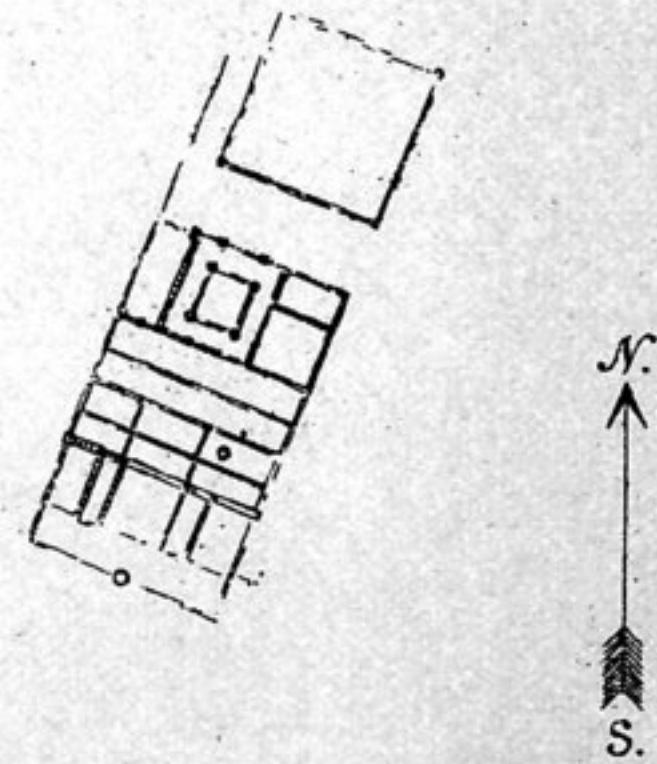

Ruins of LOÛ-LAN in the northern Lop Desert

Scale 1:1500

10 0 50 100 m.

Camp CLIX Δ
Lat. $40^{\circ} 31' 34''$
Long. $89^{\circ} 50' 53''$

The western house,
found on March 28th 1900

Scale 1:1500

Clay Prostrate beams Upright beams (posts) Horizontal bundles of kamisch