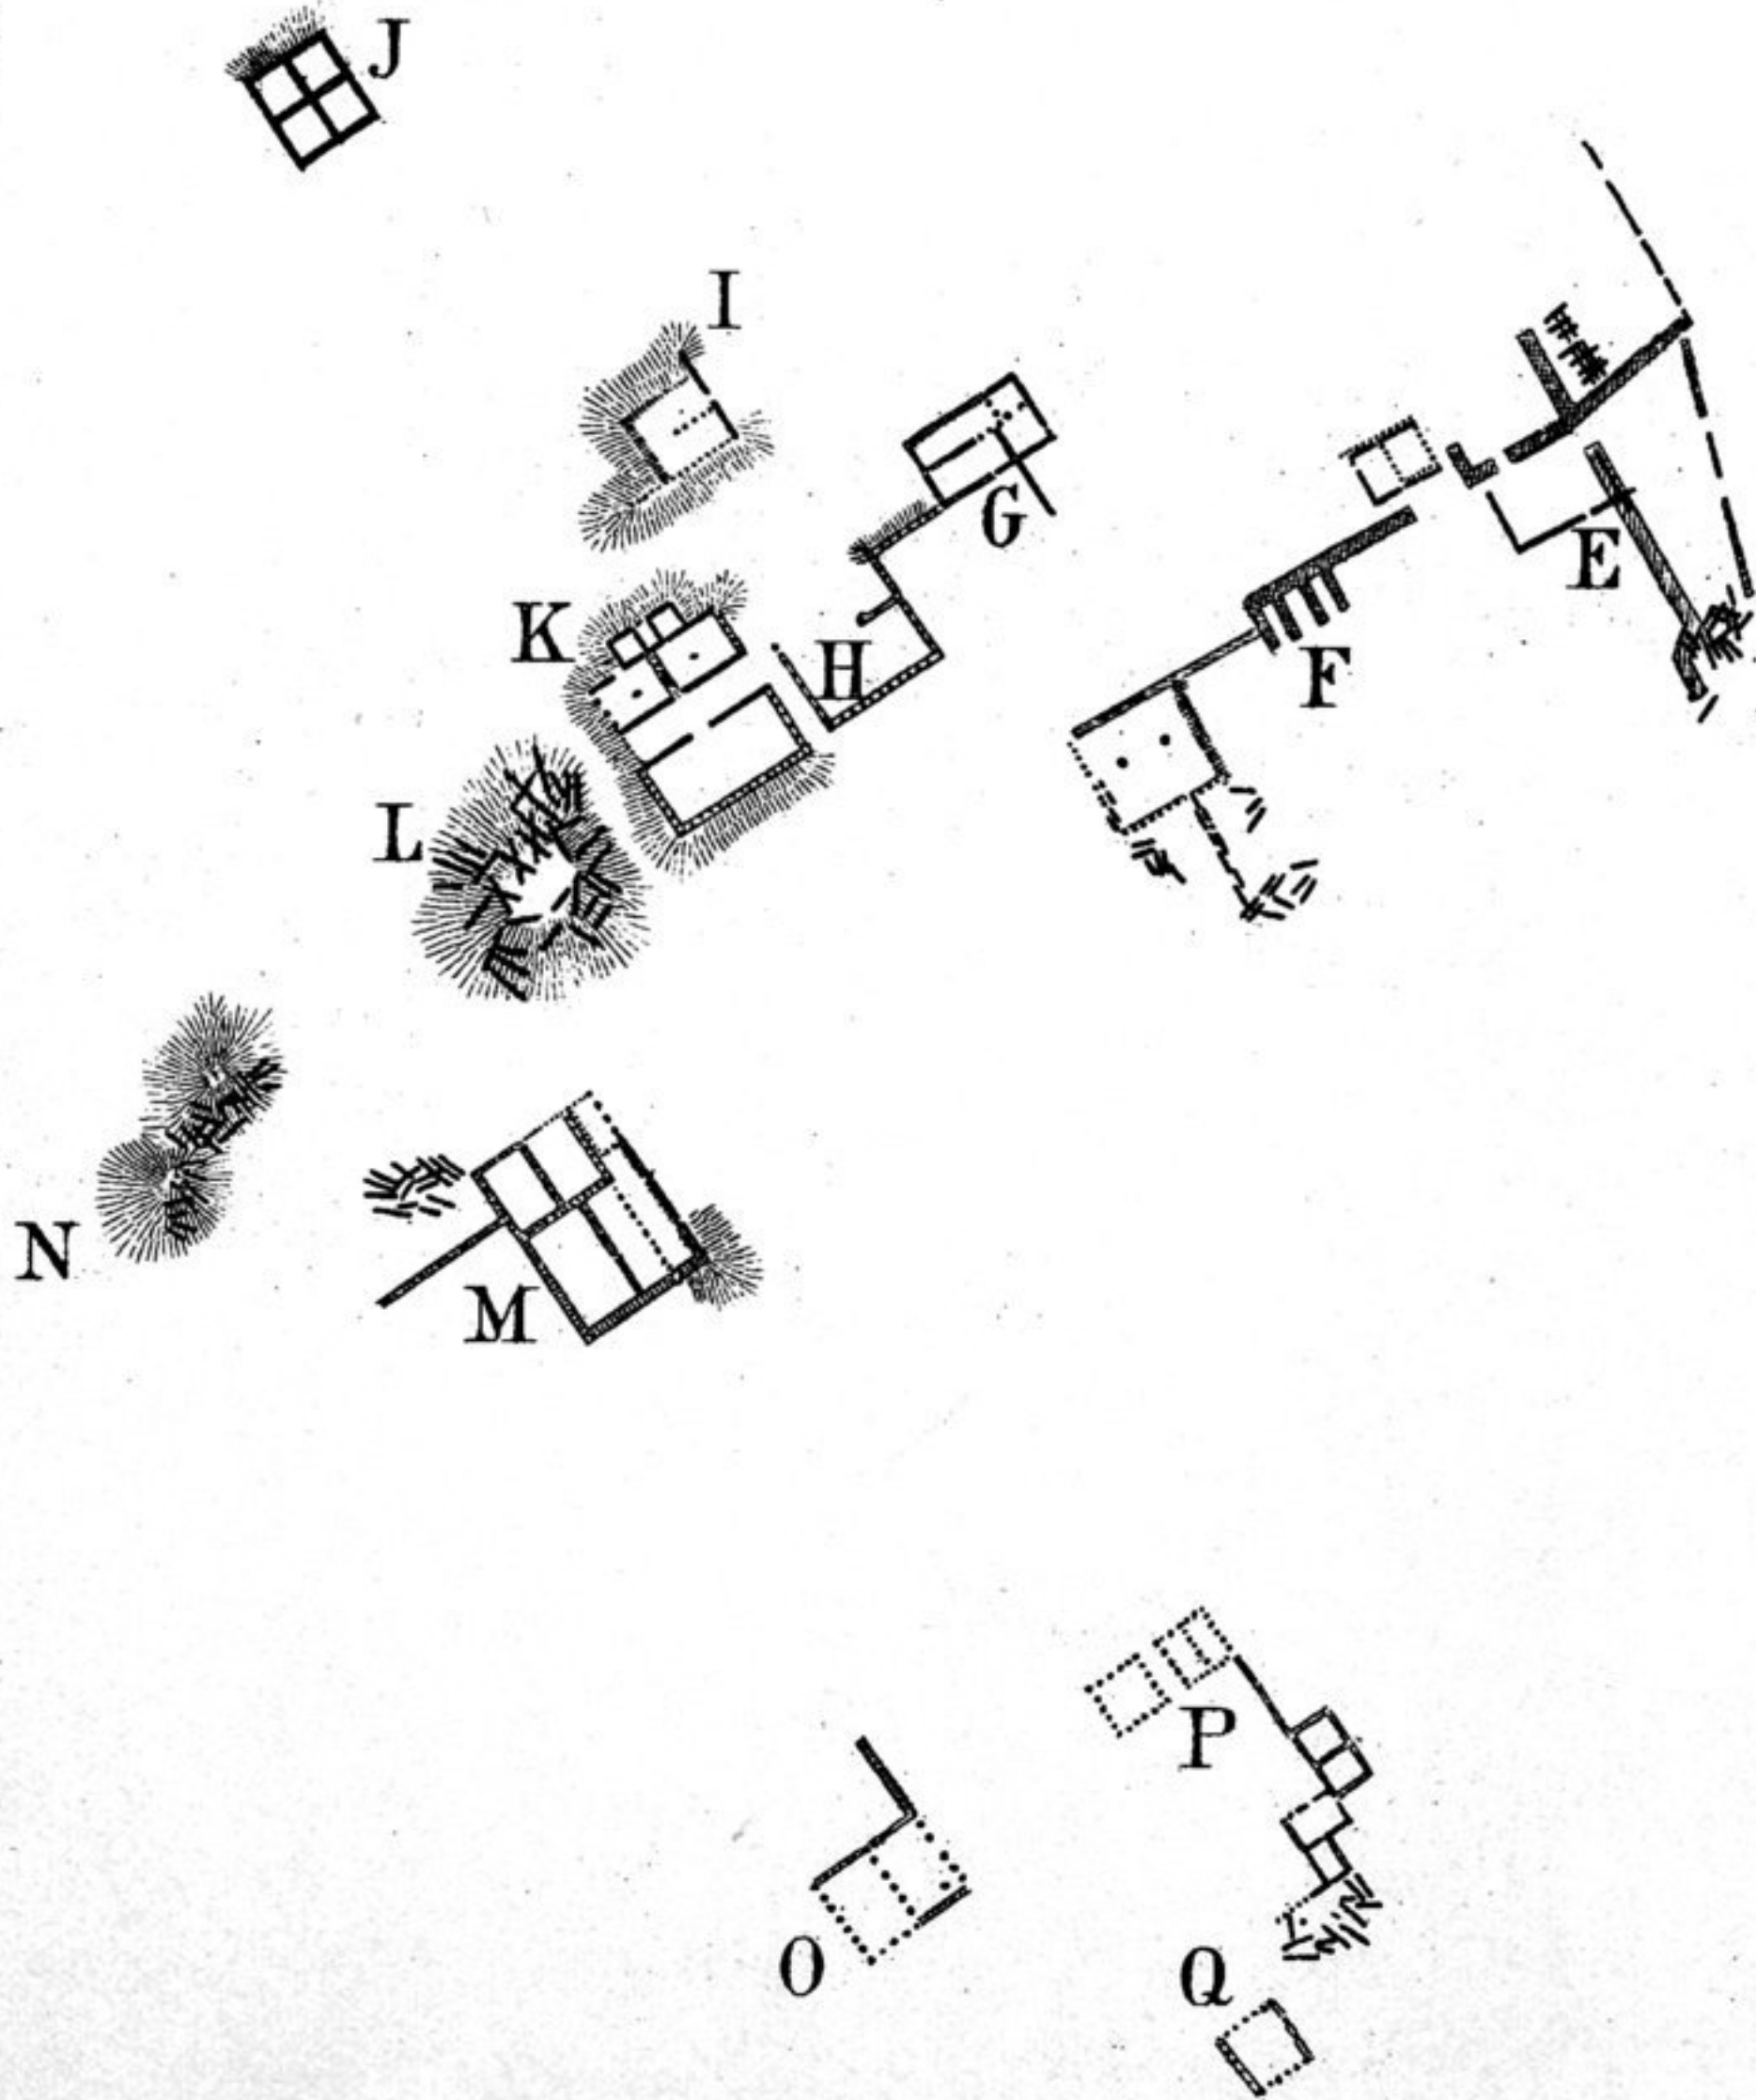

Ruins of LOÛ-LAN in the northern Lop Desert

Scale 1:1500

10 0 50 100 m.

Camp CLIX Δ
Lat. $40^{\circ} 31' 34''$
Long. $89^{\circ} 50' 53''$

The western house,
found on March 28th 1900

Scale 1:1500

Clay Prostrate beams Upright beams (posts) Horizontal bundles of kamisch