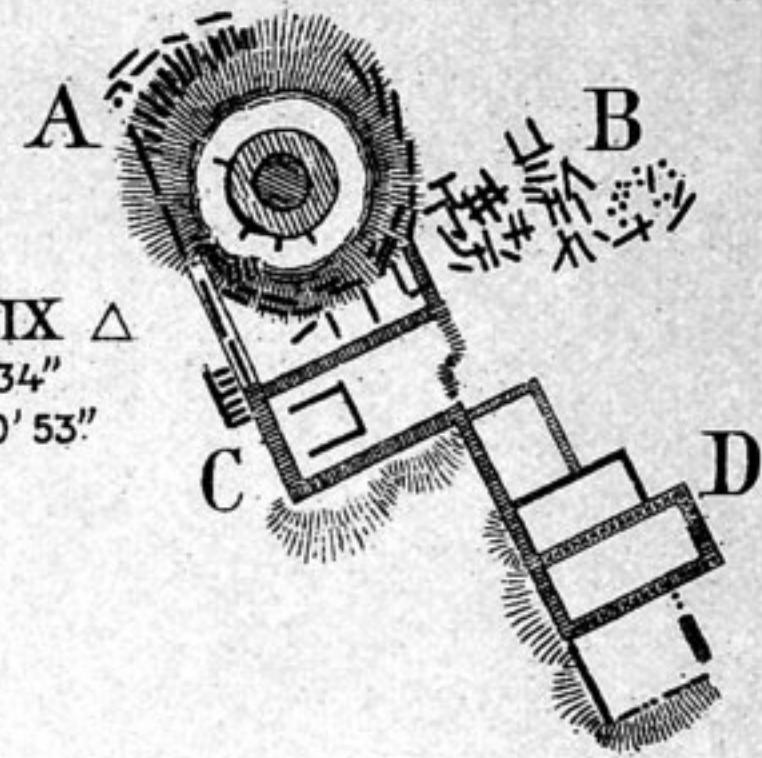

Ruins of LOÛ-LAN in the northern Lop Desert

Scale 1:1500

10 0 50 100 m.

Camp CLIX Δ
Lat. $40^{\circ} 31' 34''$
Long. $89^{\circ} 50' 53''$

The western house,
found on March 28th 1900

Scale 1:1500

Clay Prostrate beams Upright beams (posts) Horizontal bundles of kamisch