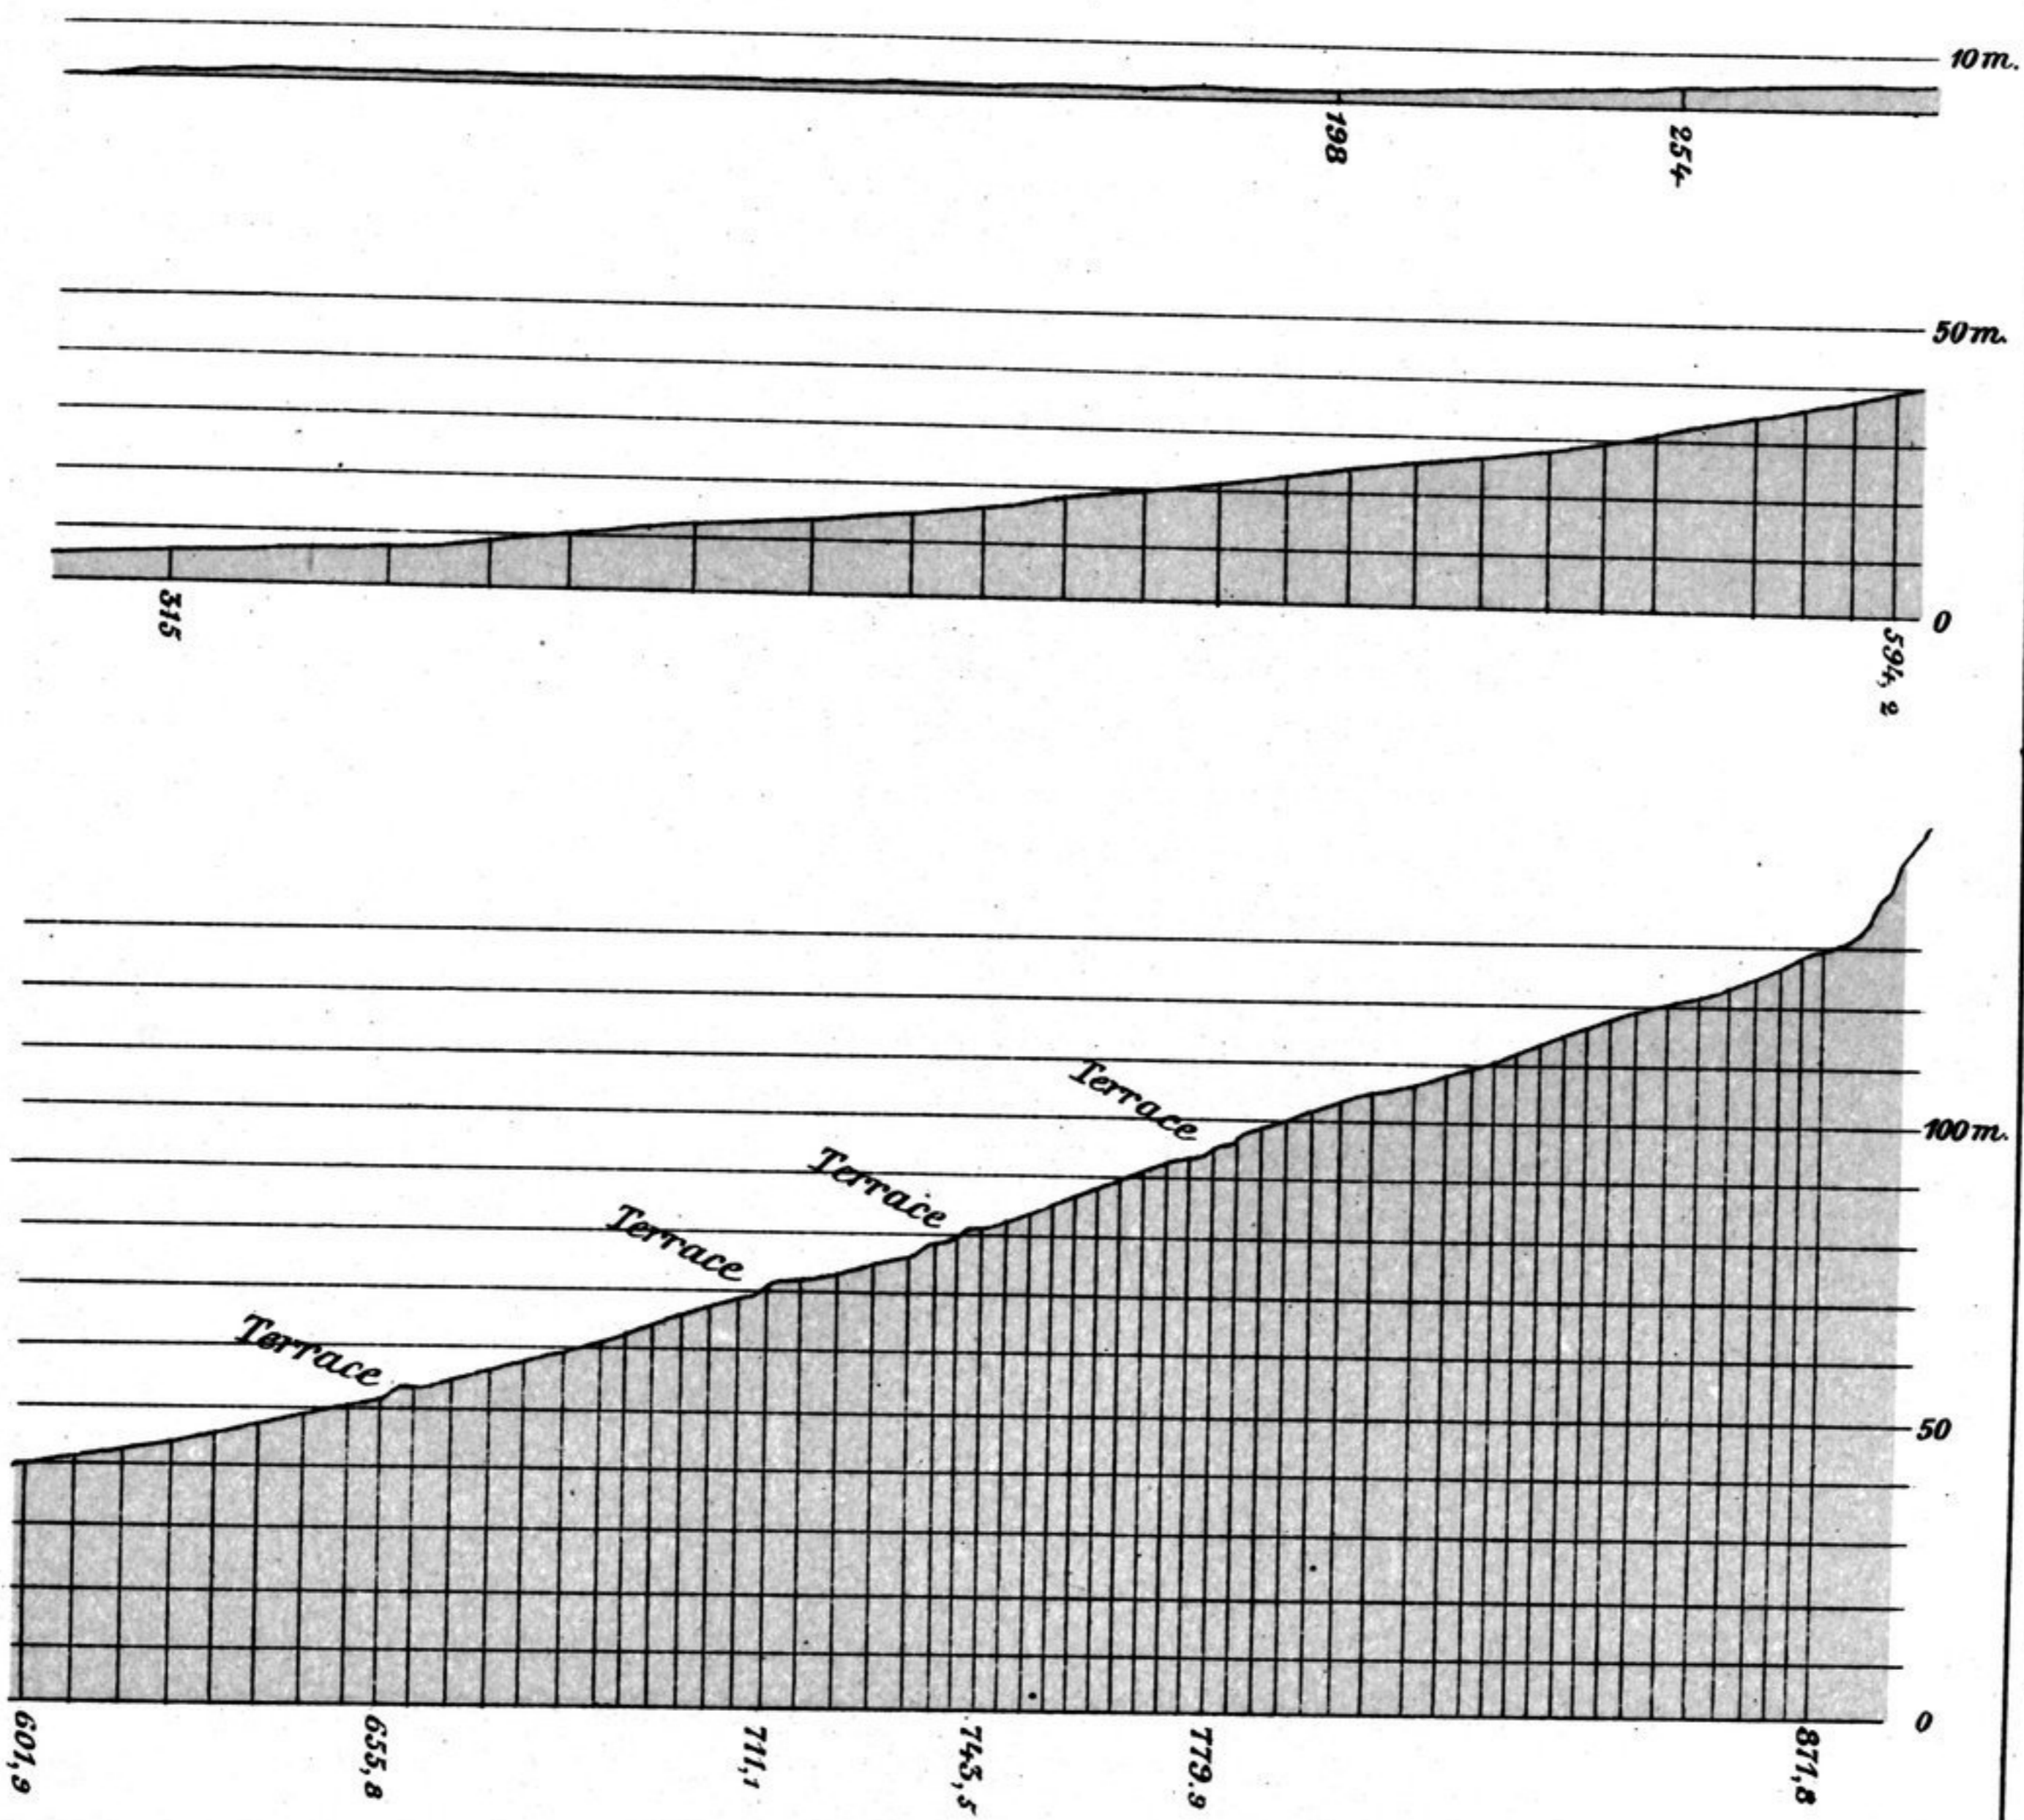

Vertical section of beach-lines or terraces at the S W shore of
Lakor-tso
Scale 1:2000

Scale 1:6000