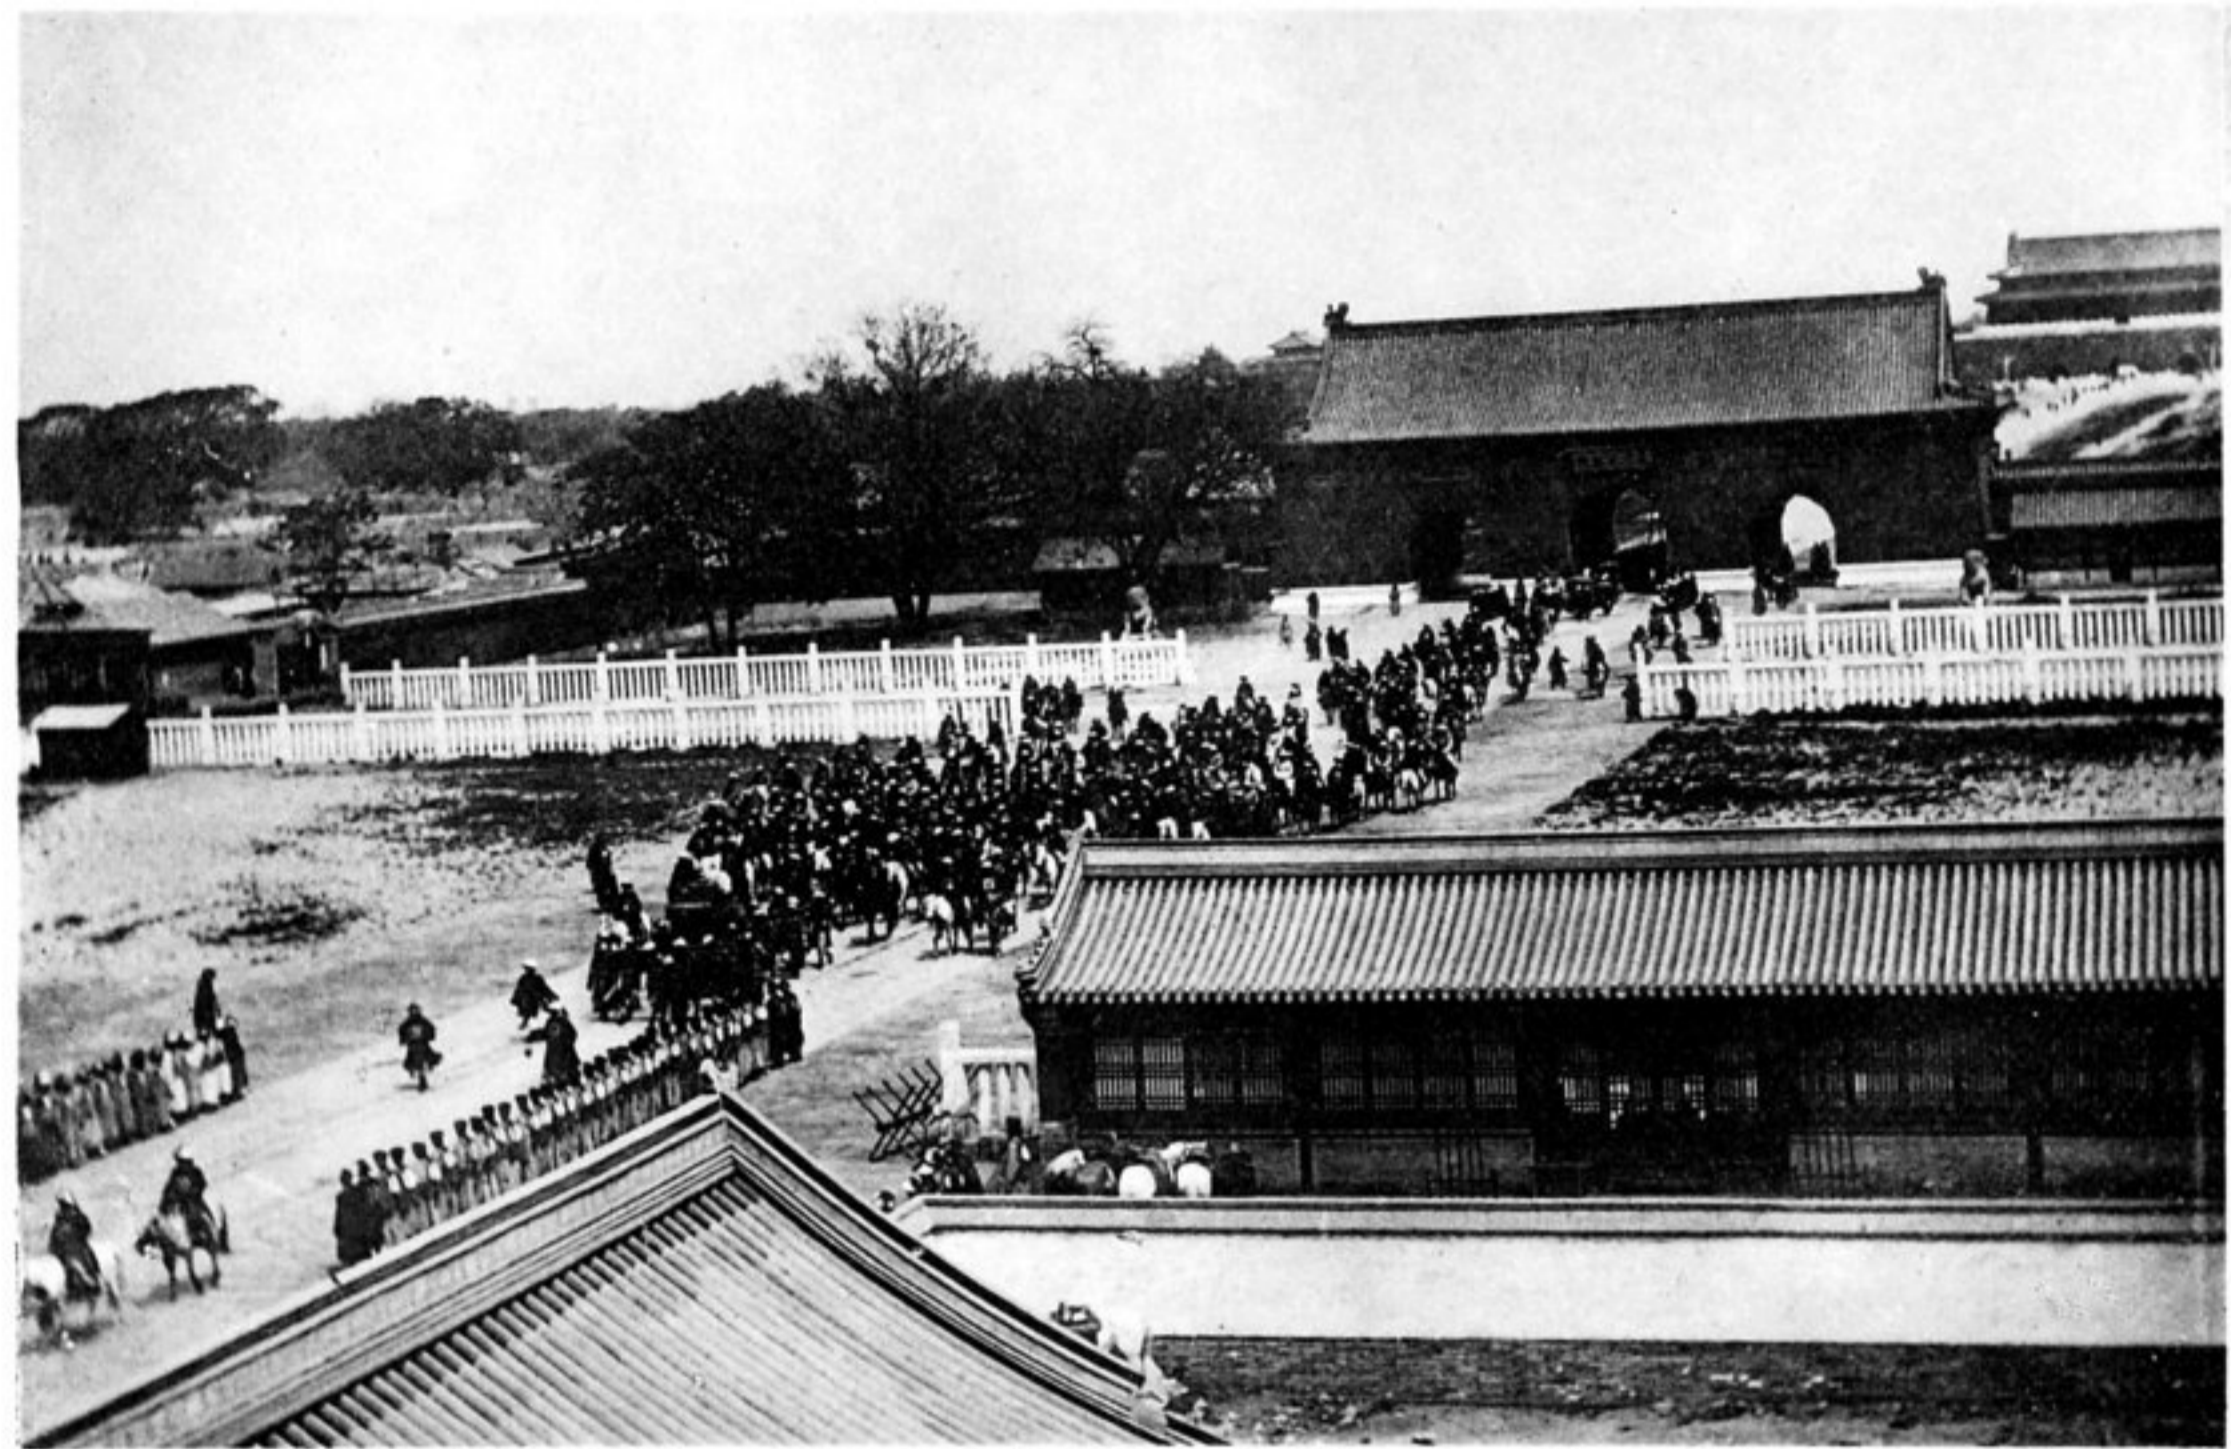

門出ノ馬乗ノ人旗洲滿
A Manchurian lady outing on donkey.

輦通御門清大帝皇國清
His Imperial Majesty's Procession passing
Tah-Tsun-Gate, Peking.