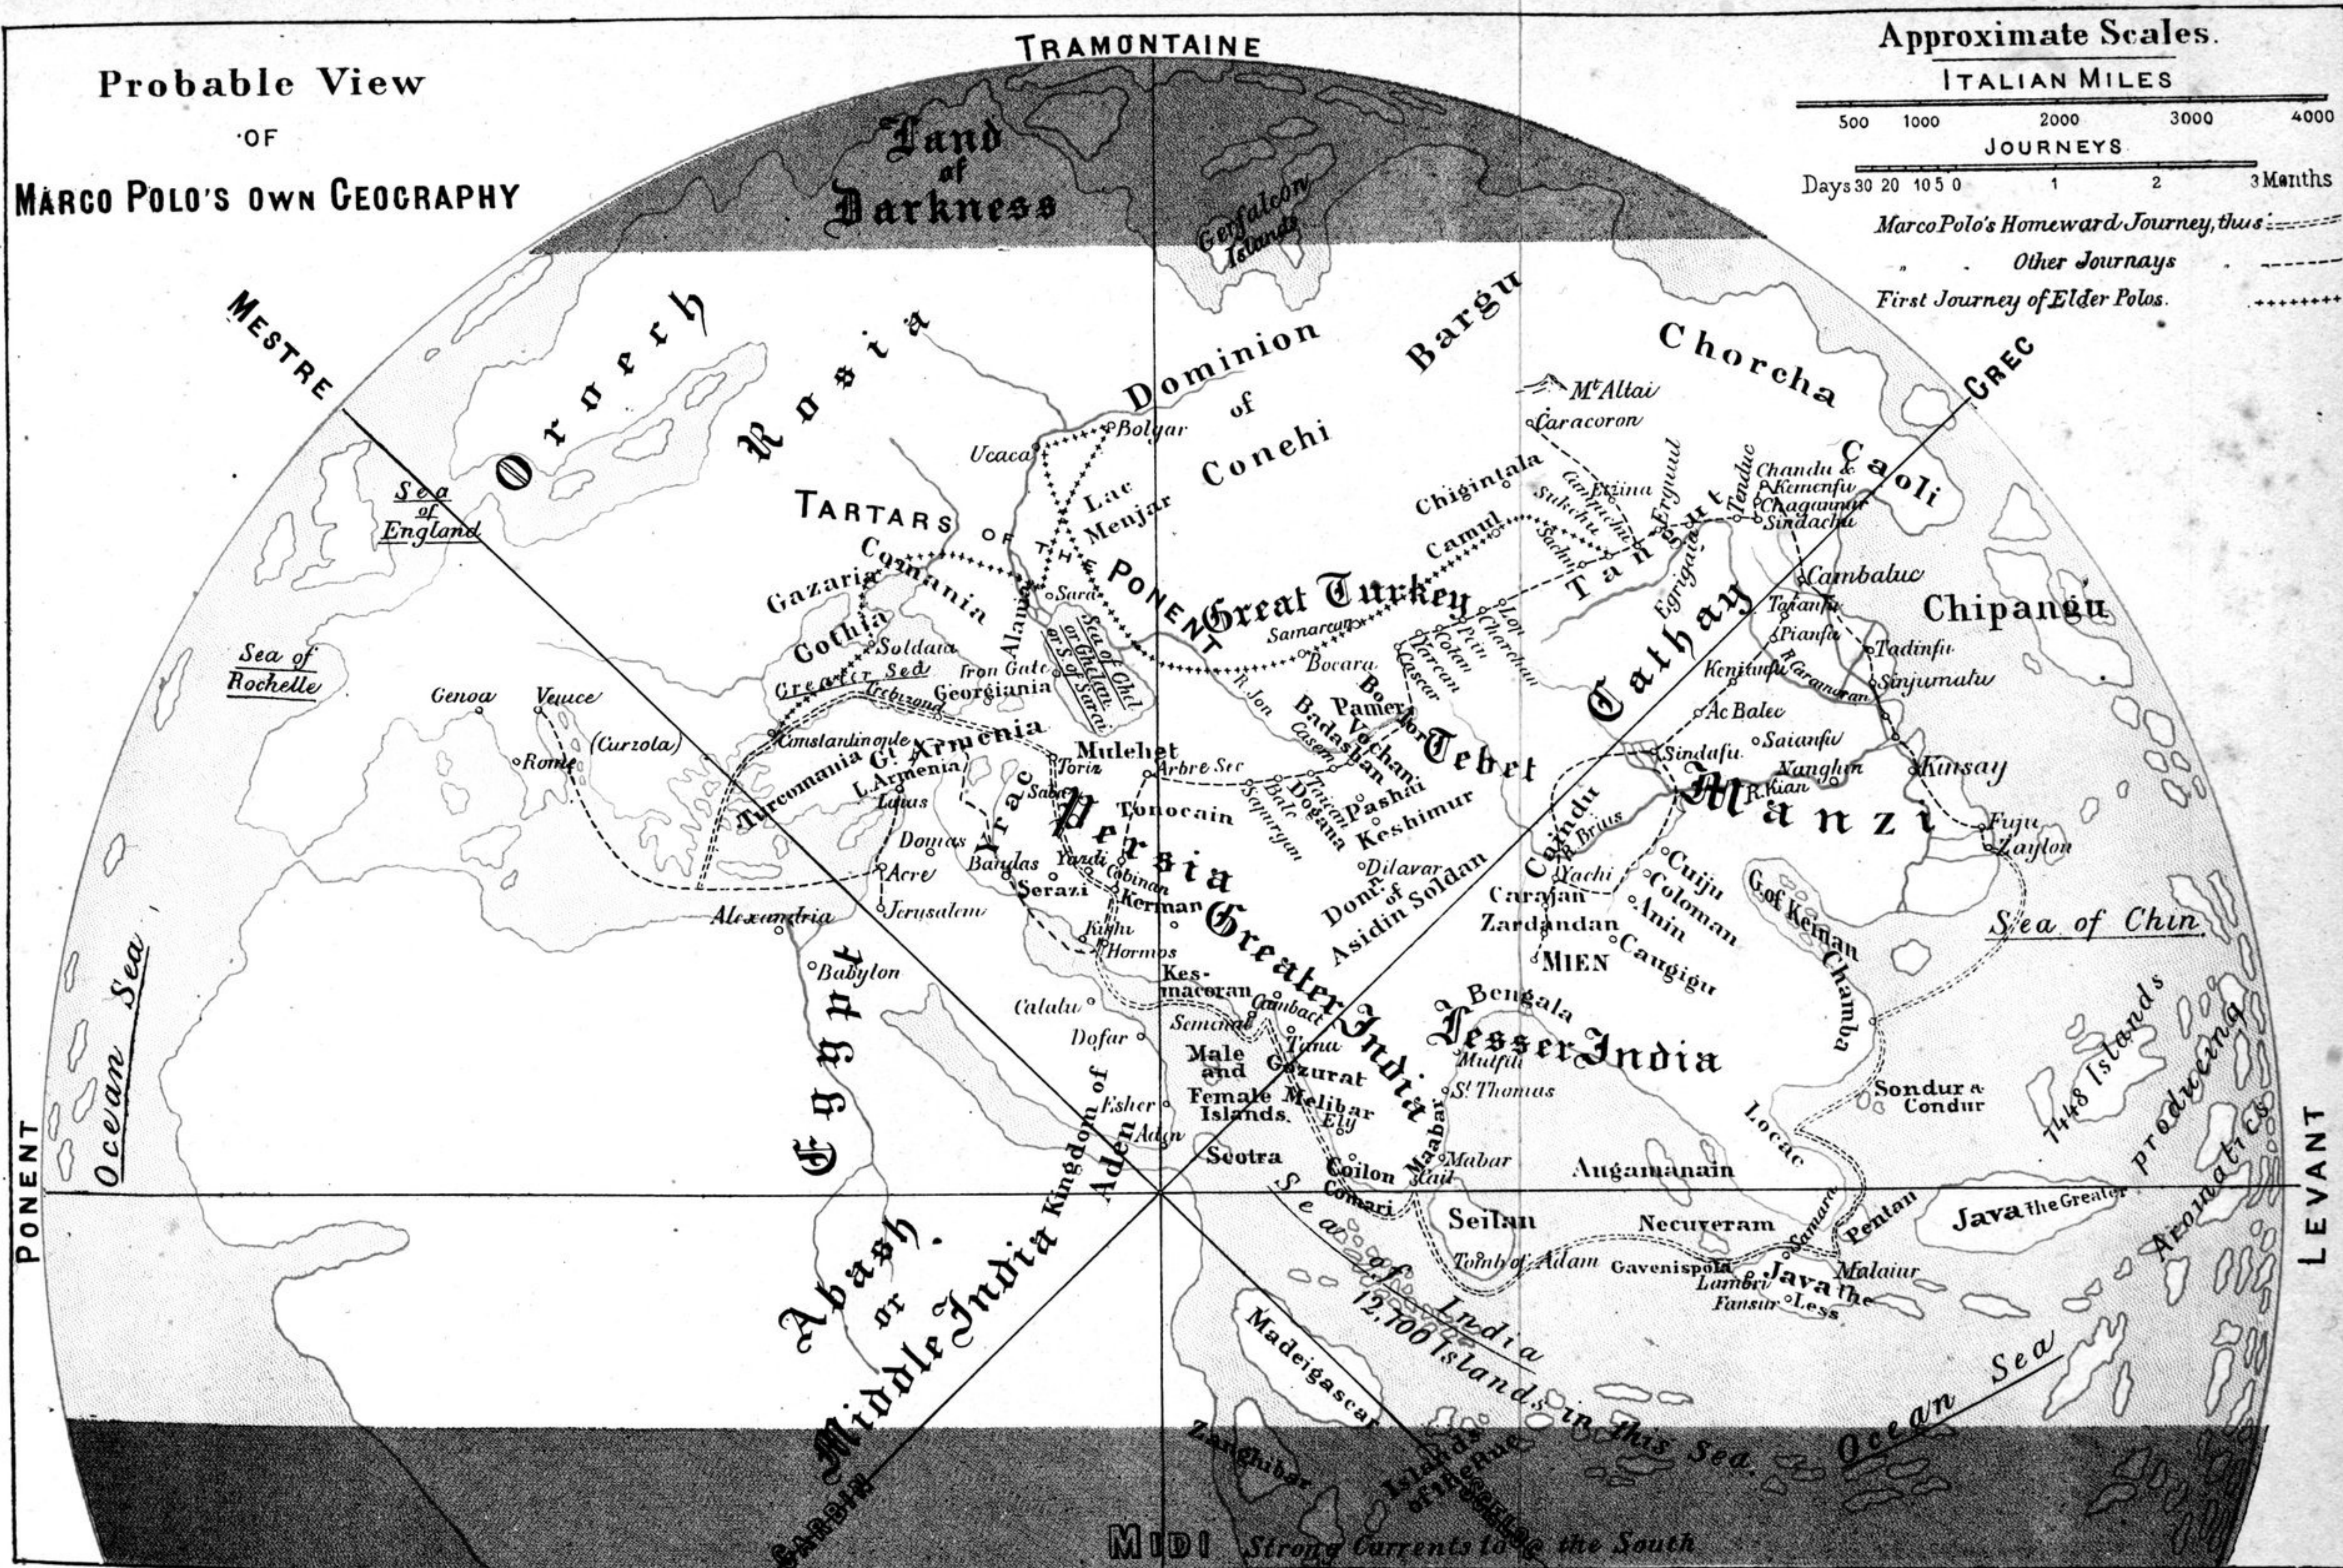

Probable View
OF
MARCO POLO'S OWN GEOGRAPHY

Approximate Scales.

ITALIAN MILES				
500	1000	2000	3000	4000
JOURNEYS				
Days 30	20	10	5	0
	1	2		3 Months

Marco Polo's Homeward Journey, thus: - - - - -
 " Other Journeys
 First Journey of Elder Polos. + + + + +