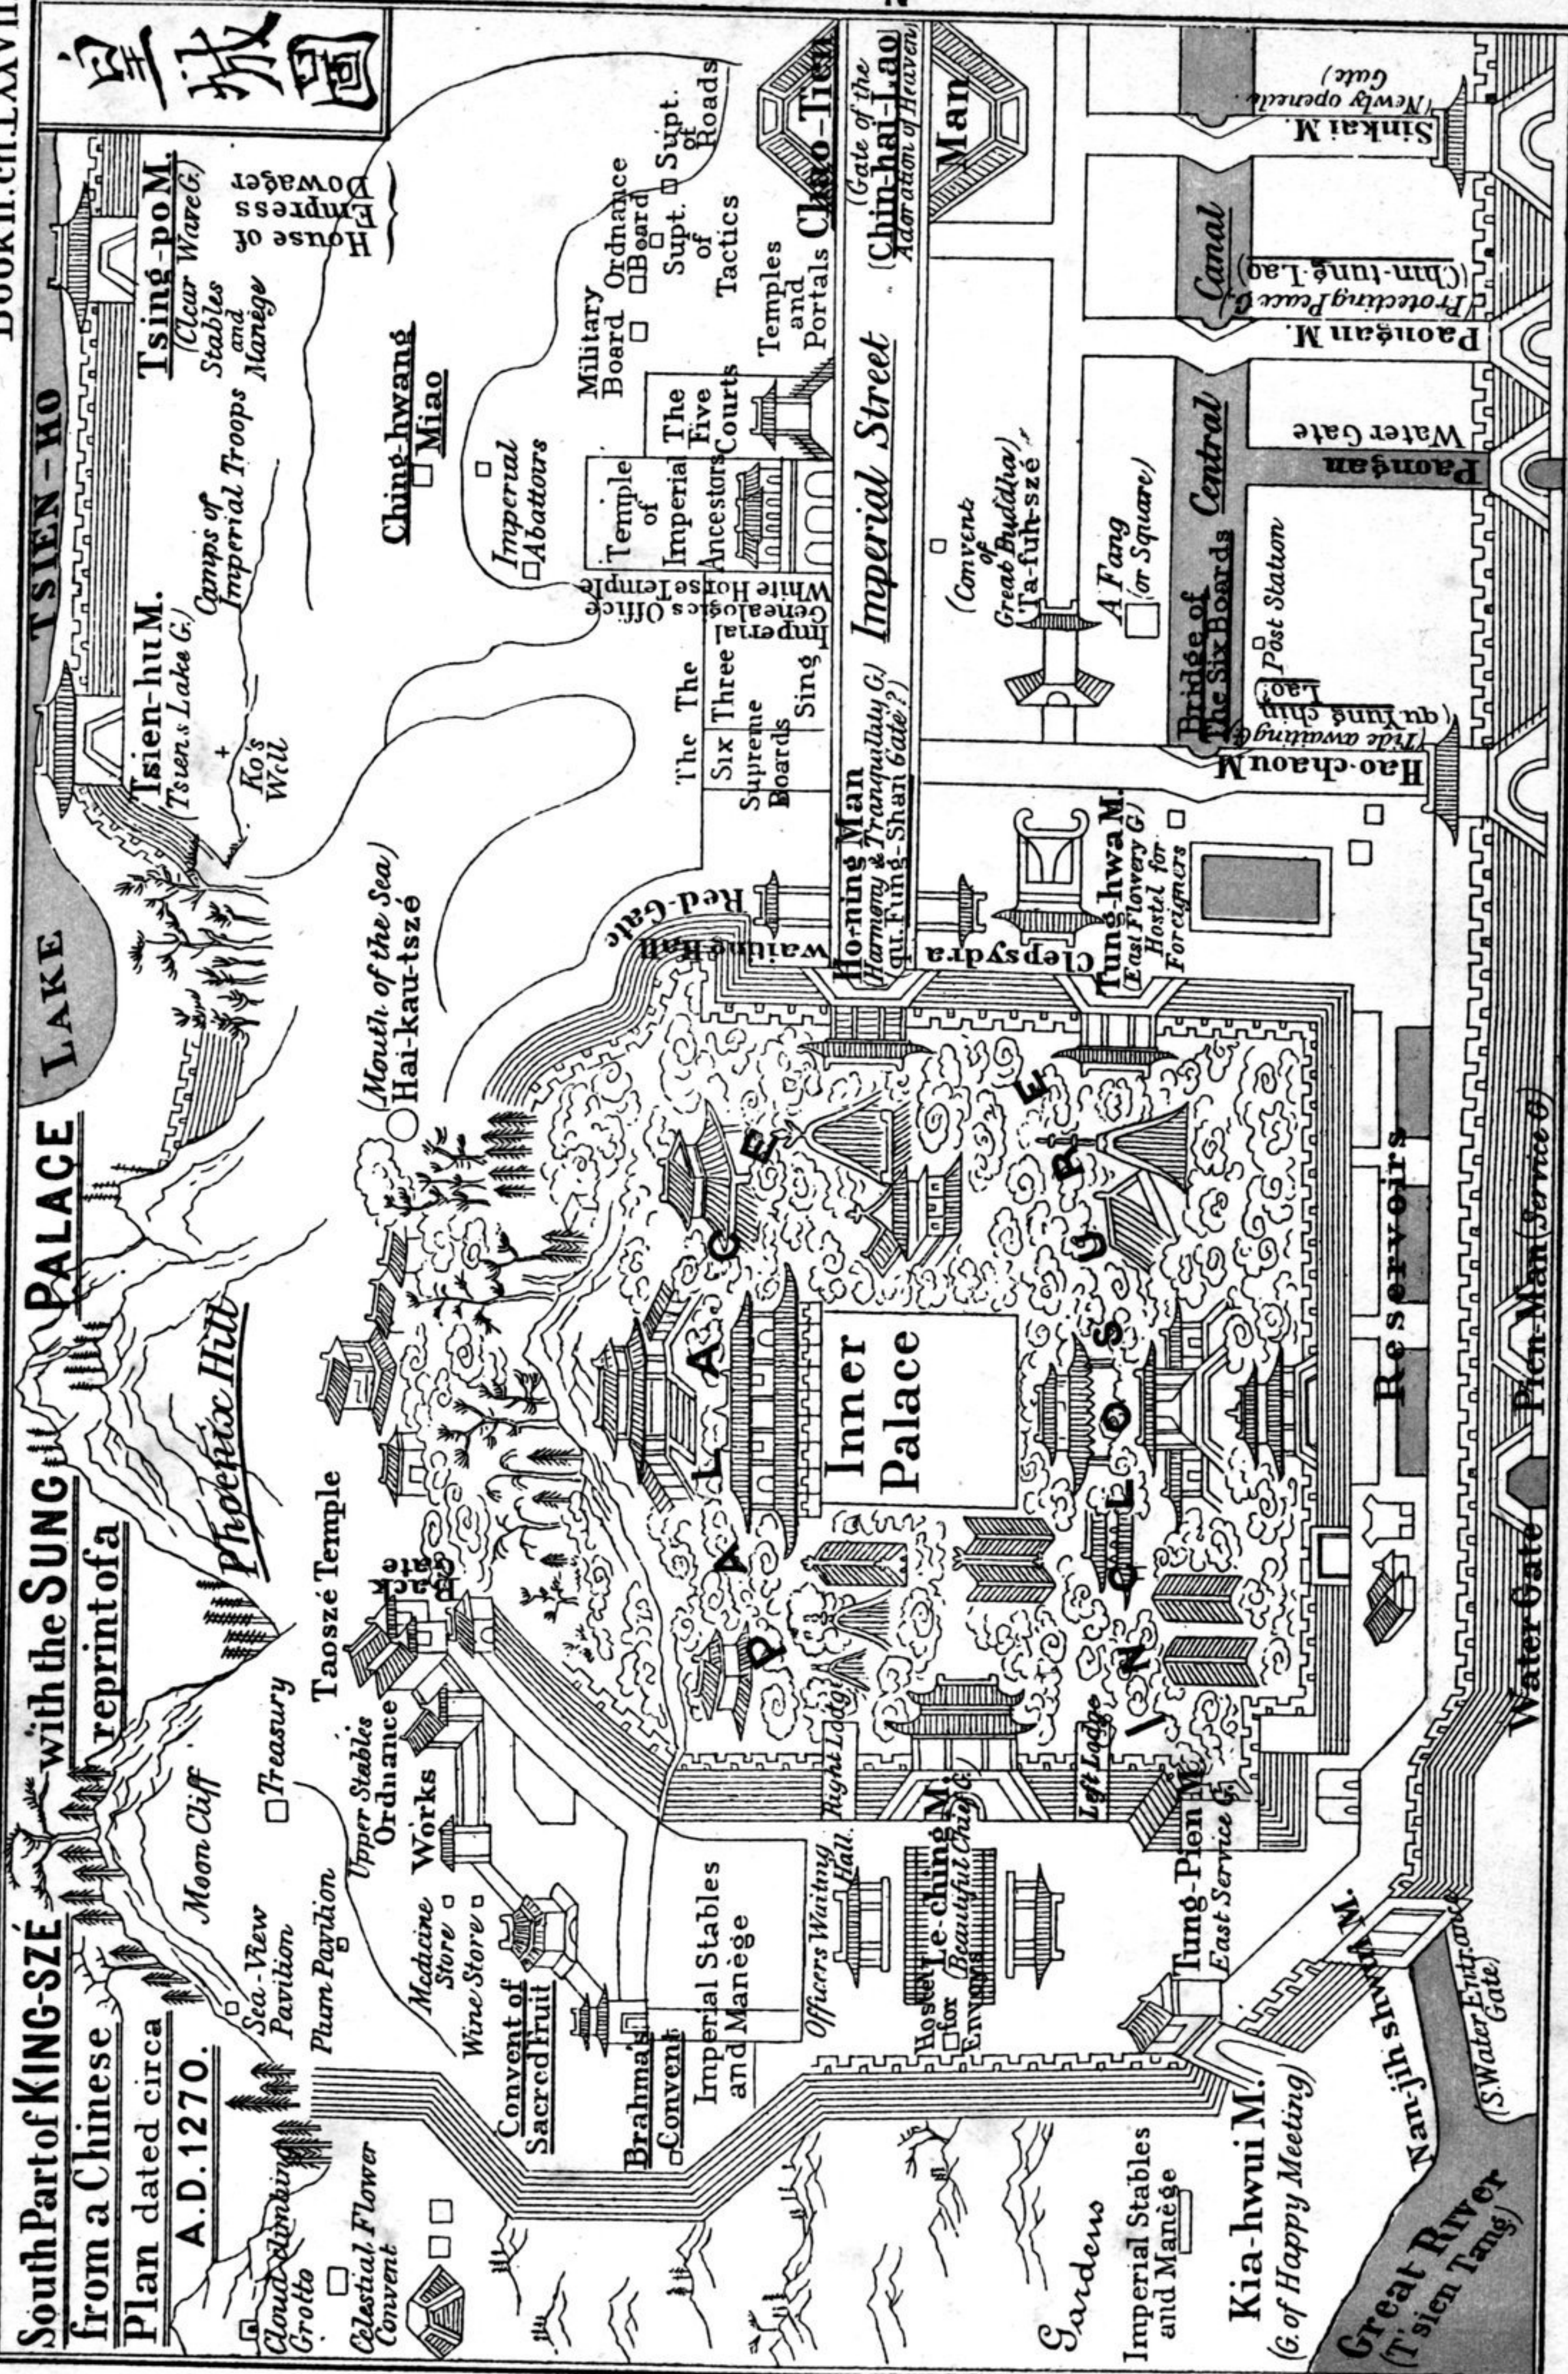

NORTH

SOUTH

MARCO POLO

South Part of KING-SZÉ with the SUNG PALACE

from a Chinese reprint of a Plan dated circa A.D. 1270.

皇城圖

Lit Frauenfelder, Palermo.

[To face p. 212, vol. ii.]