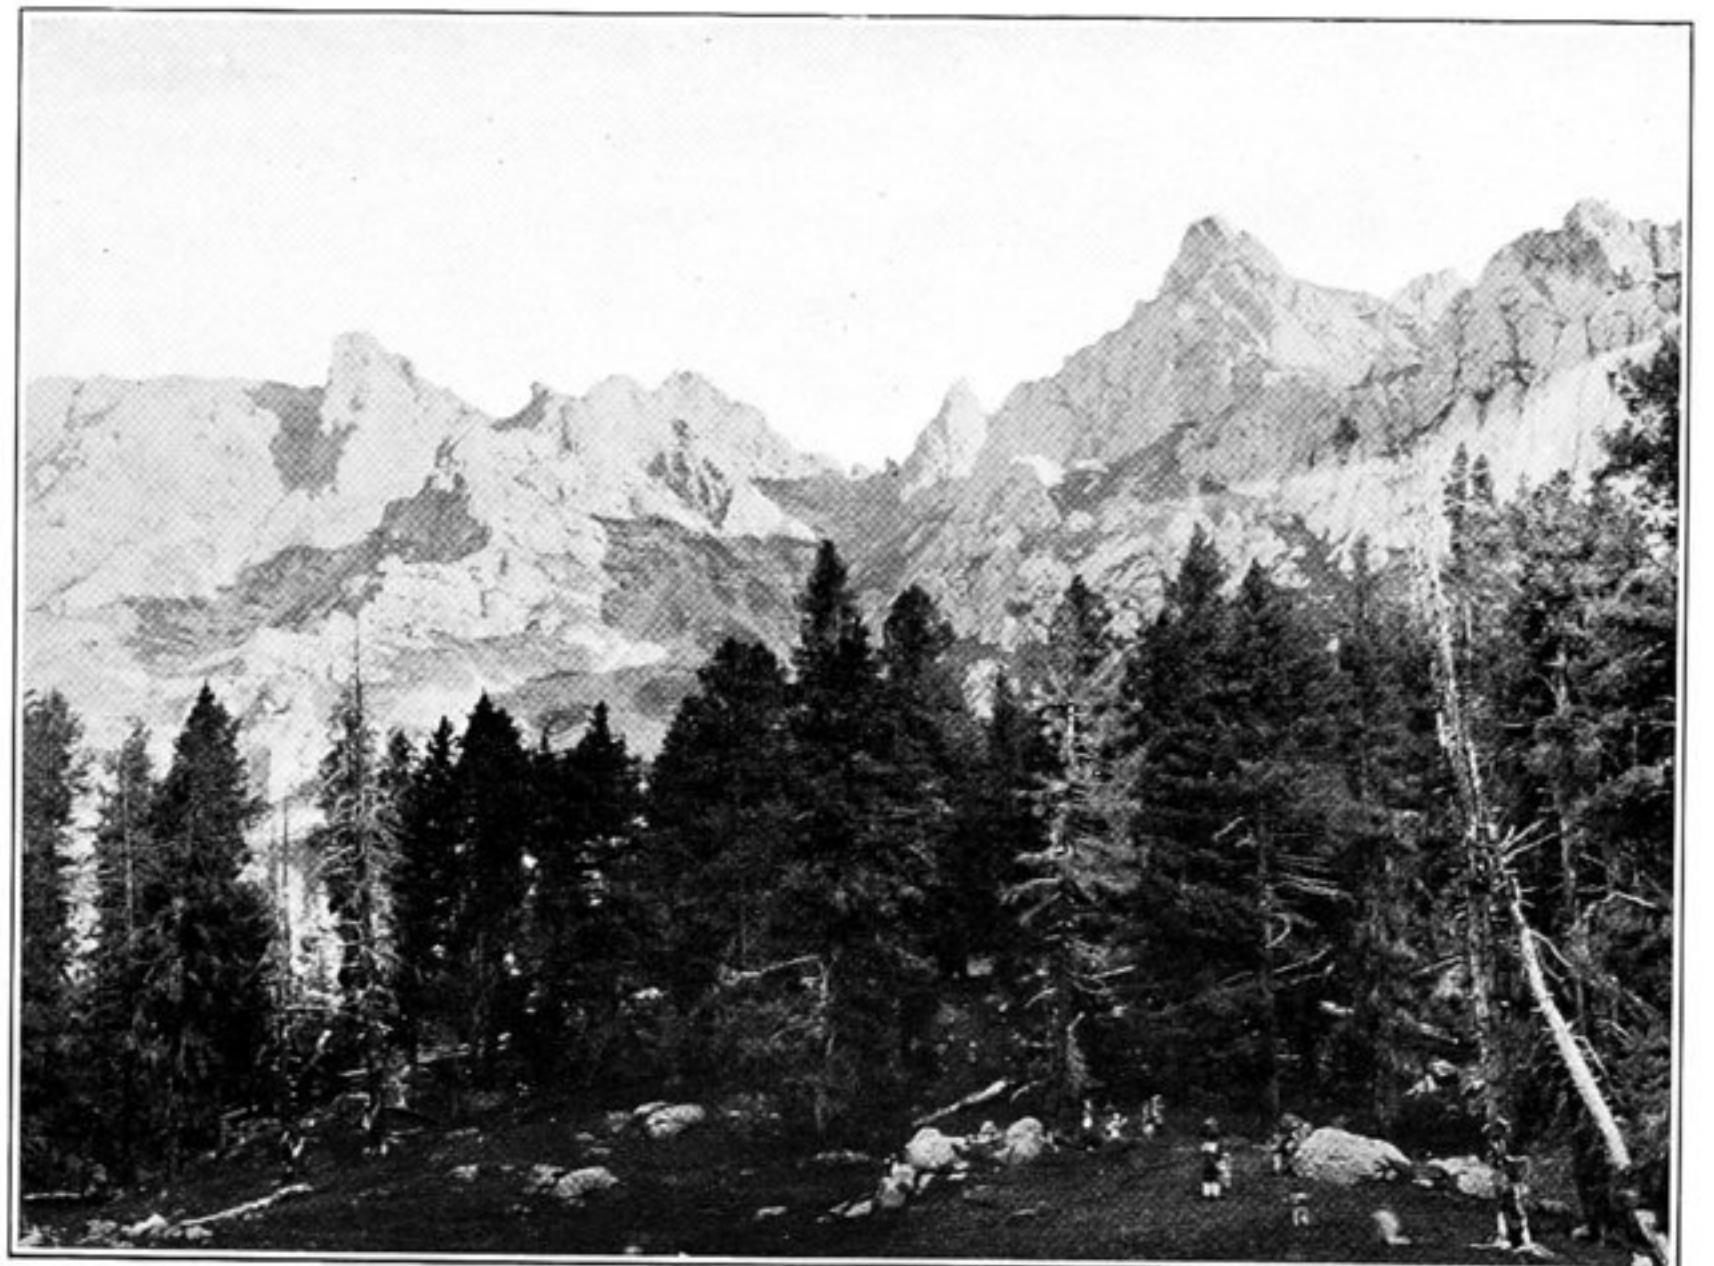

7. VIEW TO SOUTH-EAST FROM UNUTAI PASS.

8. FIELDS OF CHILIDUR BELOW UNUTAI PASS.
Darélis in foreground.

9. FOREST SCENE IN DALGÍN VALLEY ABOVE GAUBÉ-CHESH.

10. MEN OF ESCORT SENT BY RĀJA PAKHTŪN WĀLI.
On extreme left Shahīd of Tangīr, their commander.

11. VIEW UP VALLEY FROM NYACHŪT, DARĒL.
Afrāz-gul and Shāh 'Ālam in foreground.

12. DALGÍN ALP WITH VIEW OF ROCKY SPUR TOWARDS DARĒL.