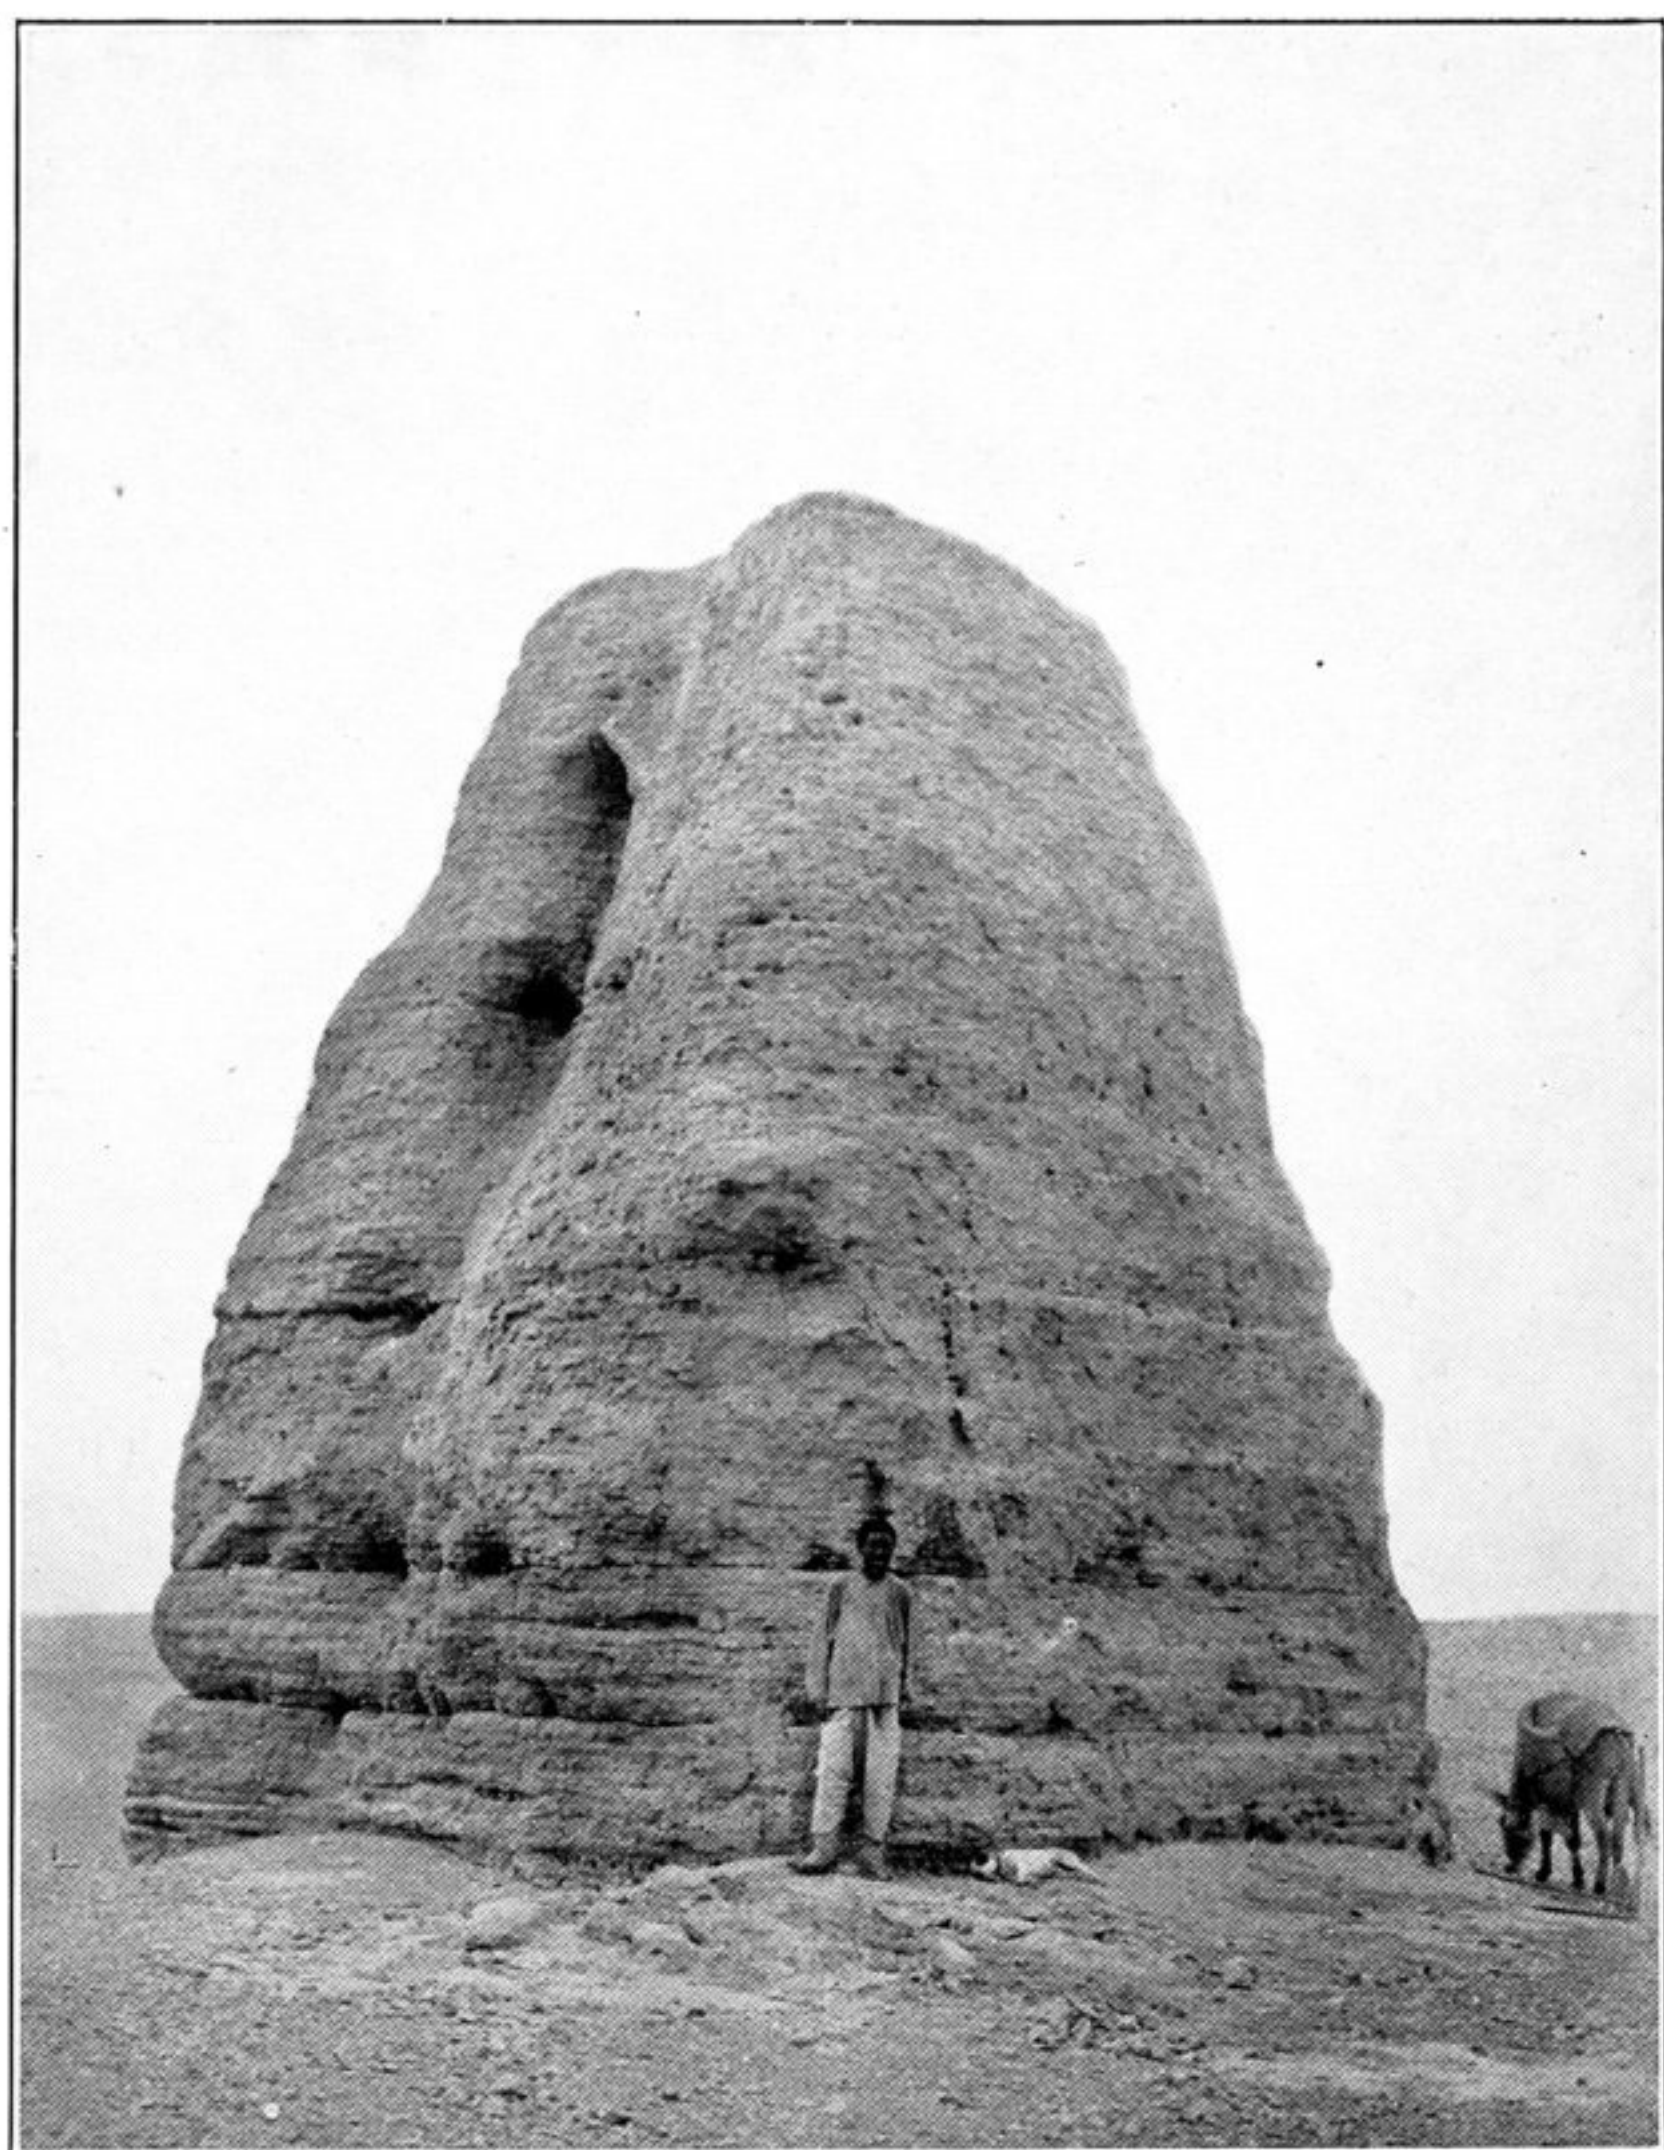

224. WATCH-TOWER ON LINE OF MEDIAEVAL 'GREAT WALL', OUTSIDE YEH-MAO-WAN, SU-CHOU.

225. WATCH-TOWER T. XLVIII. b, ON LIMES LINE BELOW MAO-MEI.

226. CAVE SHRINES, WITH ANTECHAPELS EXPOSED, NEAR CENTRE OF CH'YEN-FO-TUNG SITE.

227. CHIEF OF ETSIN-GOL TORGUTS, WITH MONGOL HEADMEN.