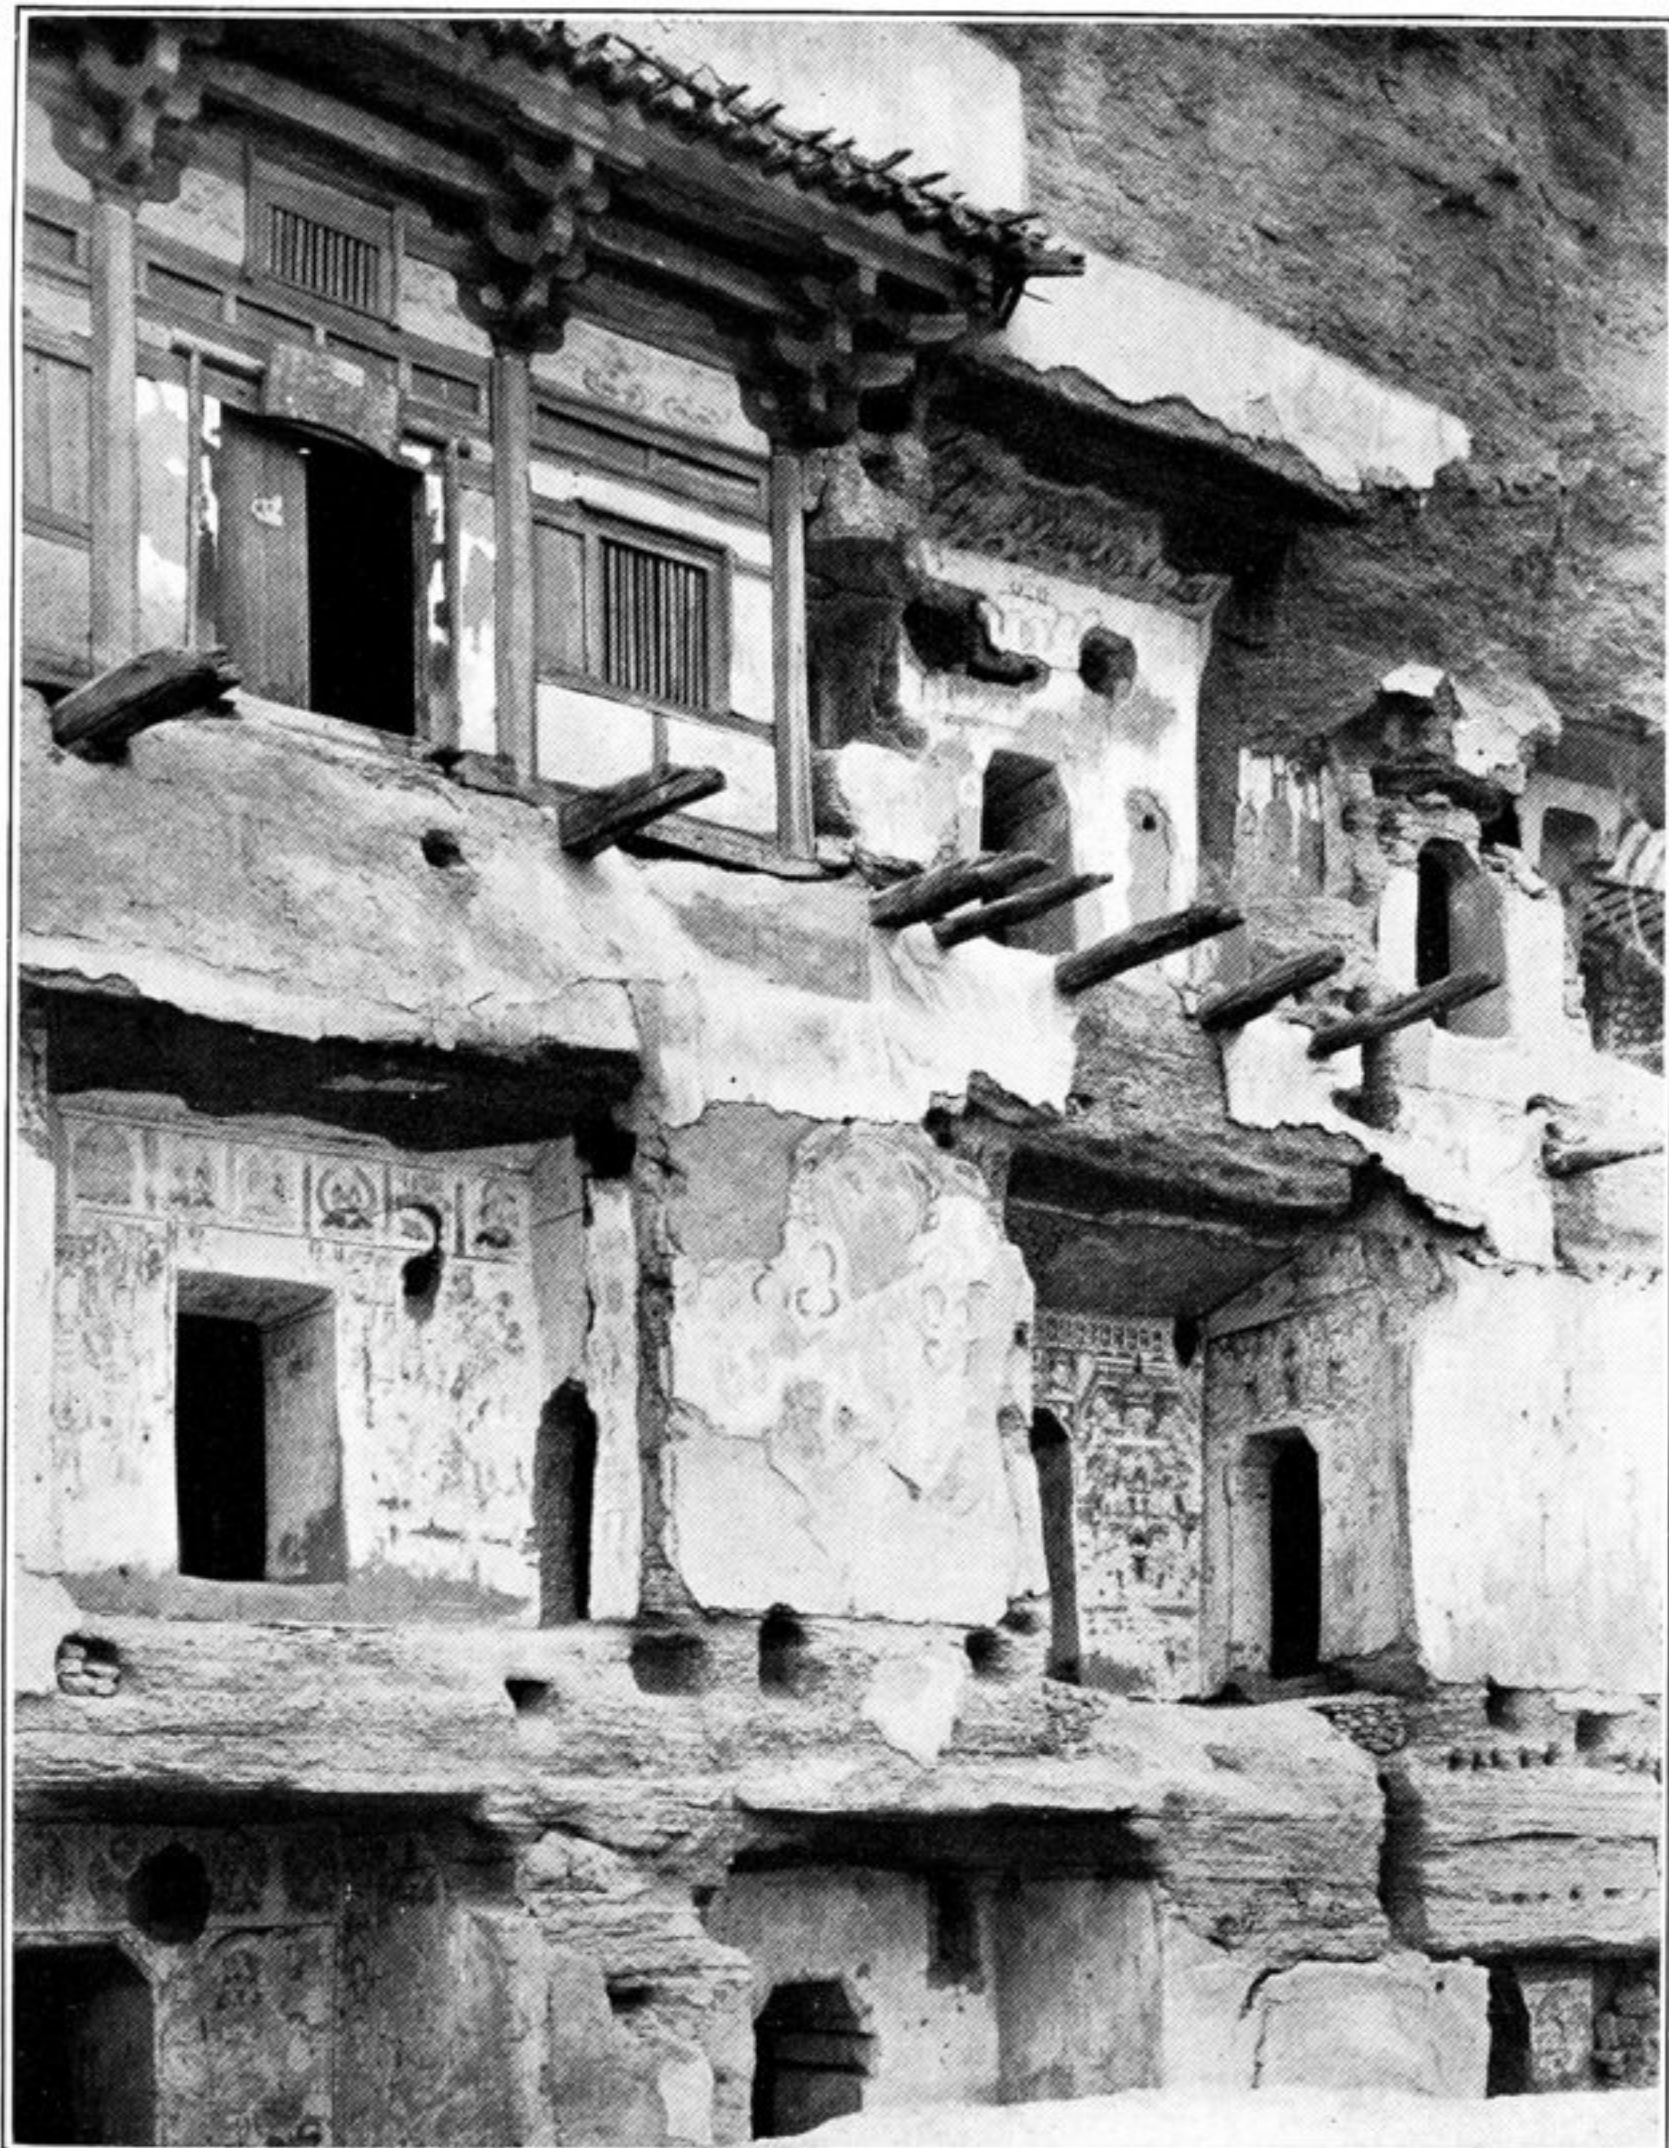

224. WATCH-TOWER ON LINE OF MEDIAEVAL 'GREAT WALL', OUTSIDE YEH-MAO-WAN, SU-CHOU.

225. WATCH-TOWER T. XLVIII. b, ON LIMES LINE BELOW MAO-MEI.

226. CAVE SHRINES, WITH ANTECHAPELS EXPOSED, NEAR CENTRE OF CH'YEN-FO-TUNG SITE.

227. CHIEF OF ETSIN-GOL TORGUTS, WITH MONGOL HEADMEN.