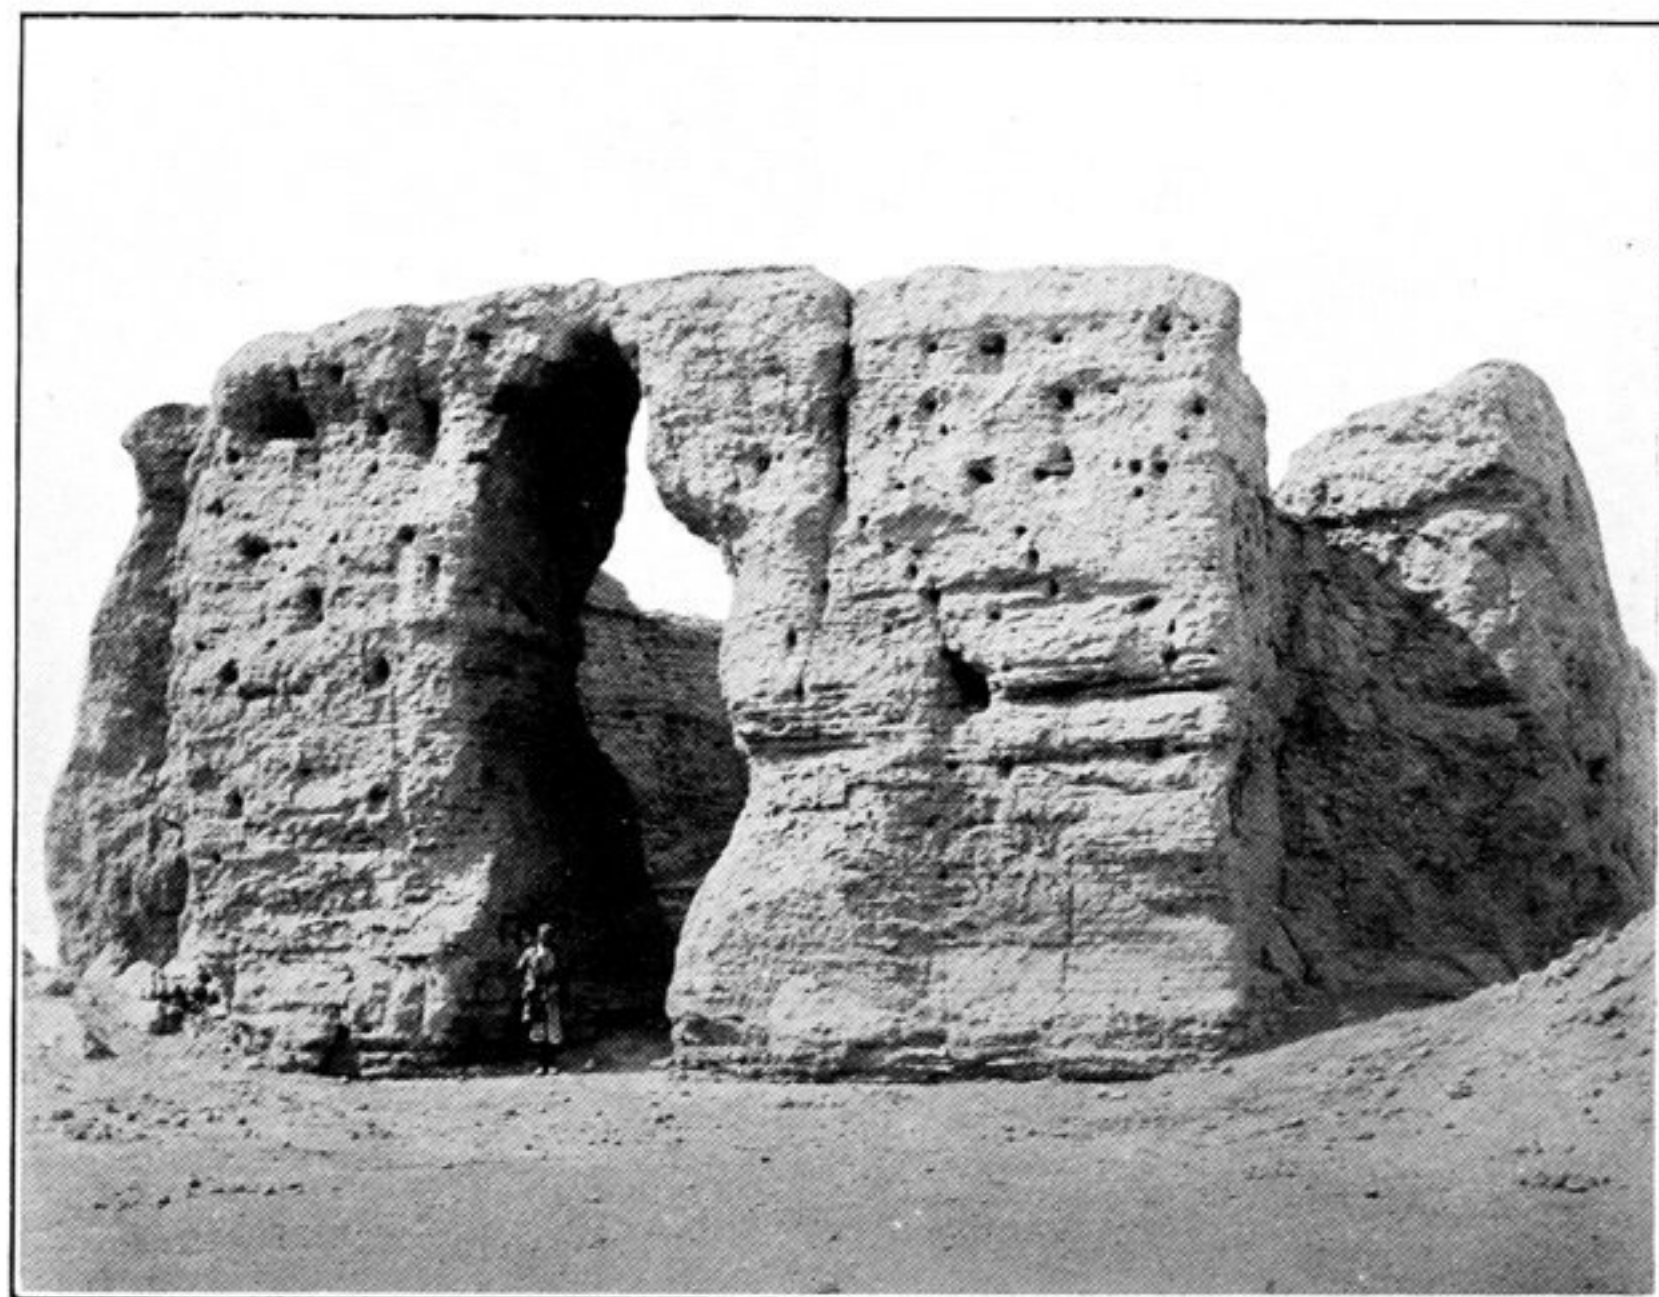

228. CIRCUMVALLATION, T. XLVIII. e, ON ETSIN-GOL BELOW MAO-MEI.

229. BAYIN-BOGDO HILL AT HEAD OF ETSIN-GOL DELTA.

230. SPRING-FED MARSH AT WEST FOOT OF BAYIN-BOGDO HILL.

231. VIEW ACROSS HEAD OF ETSIN-GOL DELTA, FROM FOOT OF BAYIN-BOGDO HILL.

232. TOWER NEAR HSI-WAN-TUN (OR SÈRE) ON ETSIN-GOL.
East wall shows later repairs.

233. RUINED FORT, T. XLVIII. e, NEAR TA-WAN ON ETSIN-GOL.