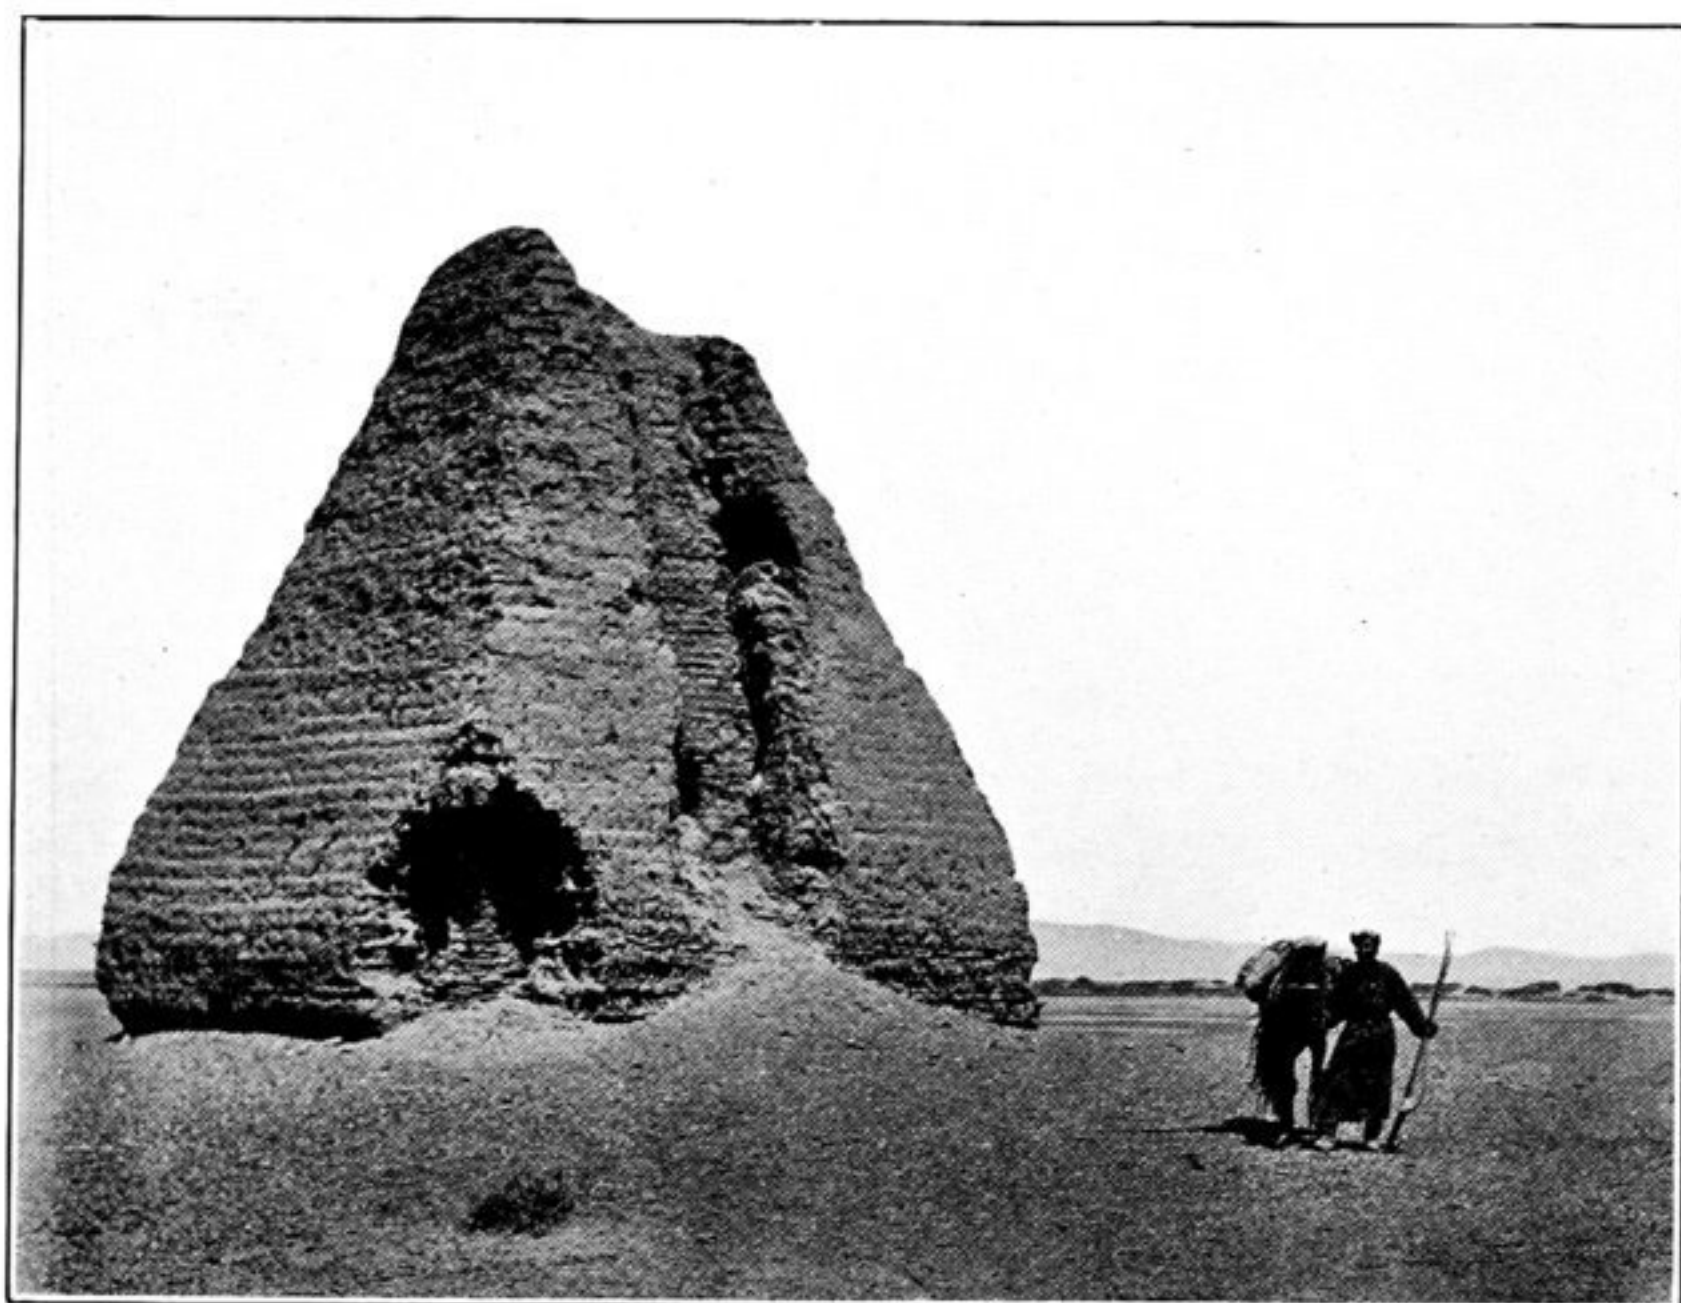

228. CIRCUMVALLATION, T. XLVIII. e, ON ETSIN-GOL BELOW MAO-MEI.

229. BAYIN-BOGDO HILL AT HEAD OF ETSIN-GOL DELTA.

230. SPRING-FED MARSH AT WEST FOOT OF BAYIN-BOGDO HILL.

231. VIEW ACROSS HEAD OF ETSIN-GOL DELTA, FROM FOOT OF BAYIN-BOGDO HILL.

232. TOWER NEAR HSI-WAN-TUN (OR SÈRE) ON ETSIN-GOL.
East wall shows later repairs.

233. RUINED FORT, T. XLVIII. e, NEAR TA-WAN ON ETSIN-GOL.