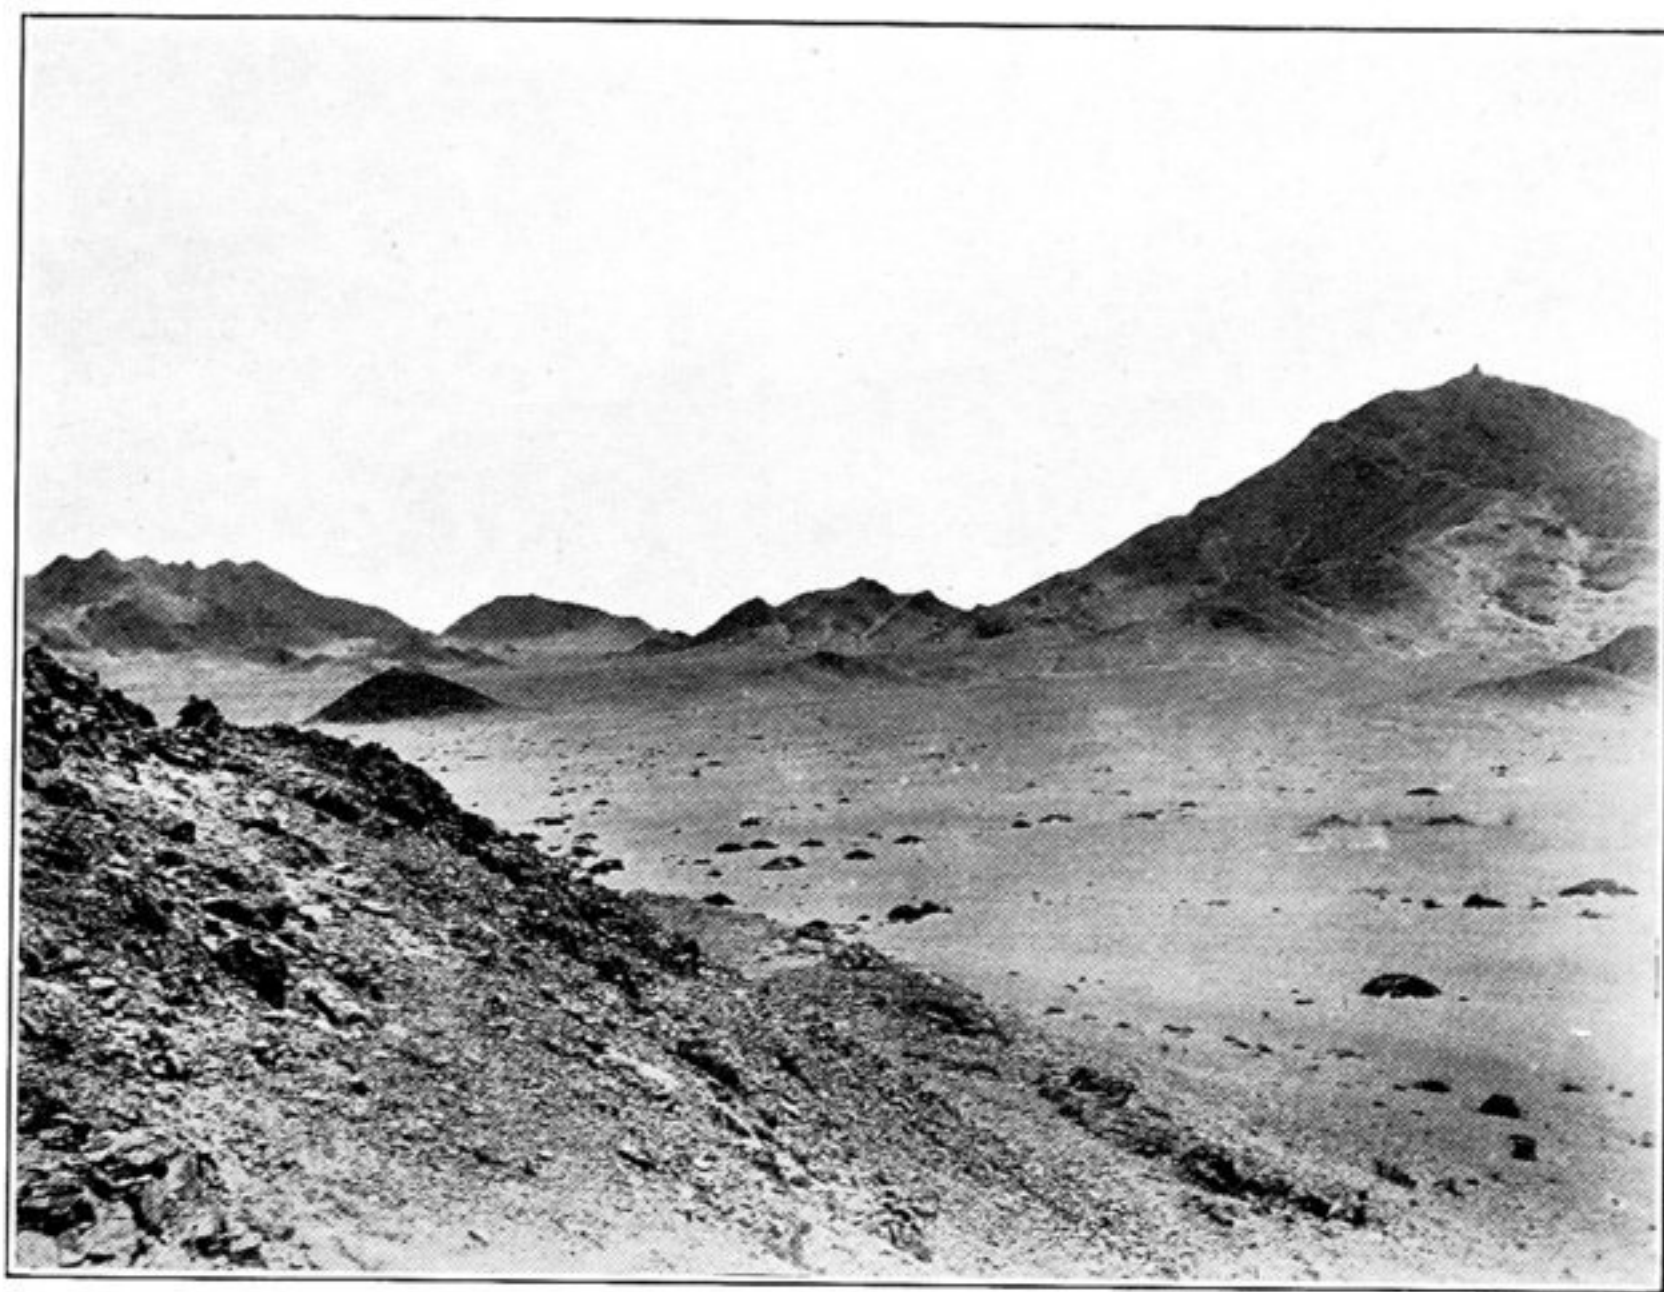

228. CIRCUMVALLATION, T. XLVIII. e, ON ETSIN-GOL BELOW MAO-MEI.

229. BAYIN-BOGDO HILL AT HEAD OF ETSIN-GOL DELTA.

230. SPRING-FED MARSH AT WEST FOOT OF BAYIN-BOGDO HILL.

231. VIEW ACROSS HEAD OF ETSIN-GOL DELTA, FROM FOOT OF BAYIN-BOGDO HILL.

232. TOWER NEAR HSI-WAN-TUN (OR SÈRE) ON ETSIN-GOL.
East wall shows later repairs.

233. RUINED FORT, T. XLVIII. e, NEAR TA-WAN ON ETSIN-GOL.