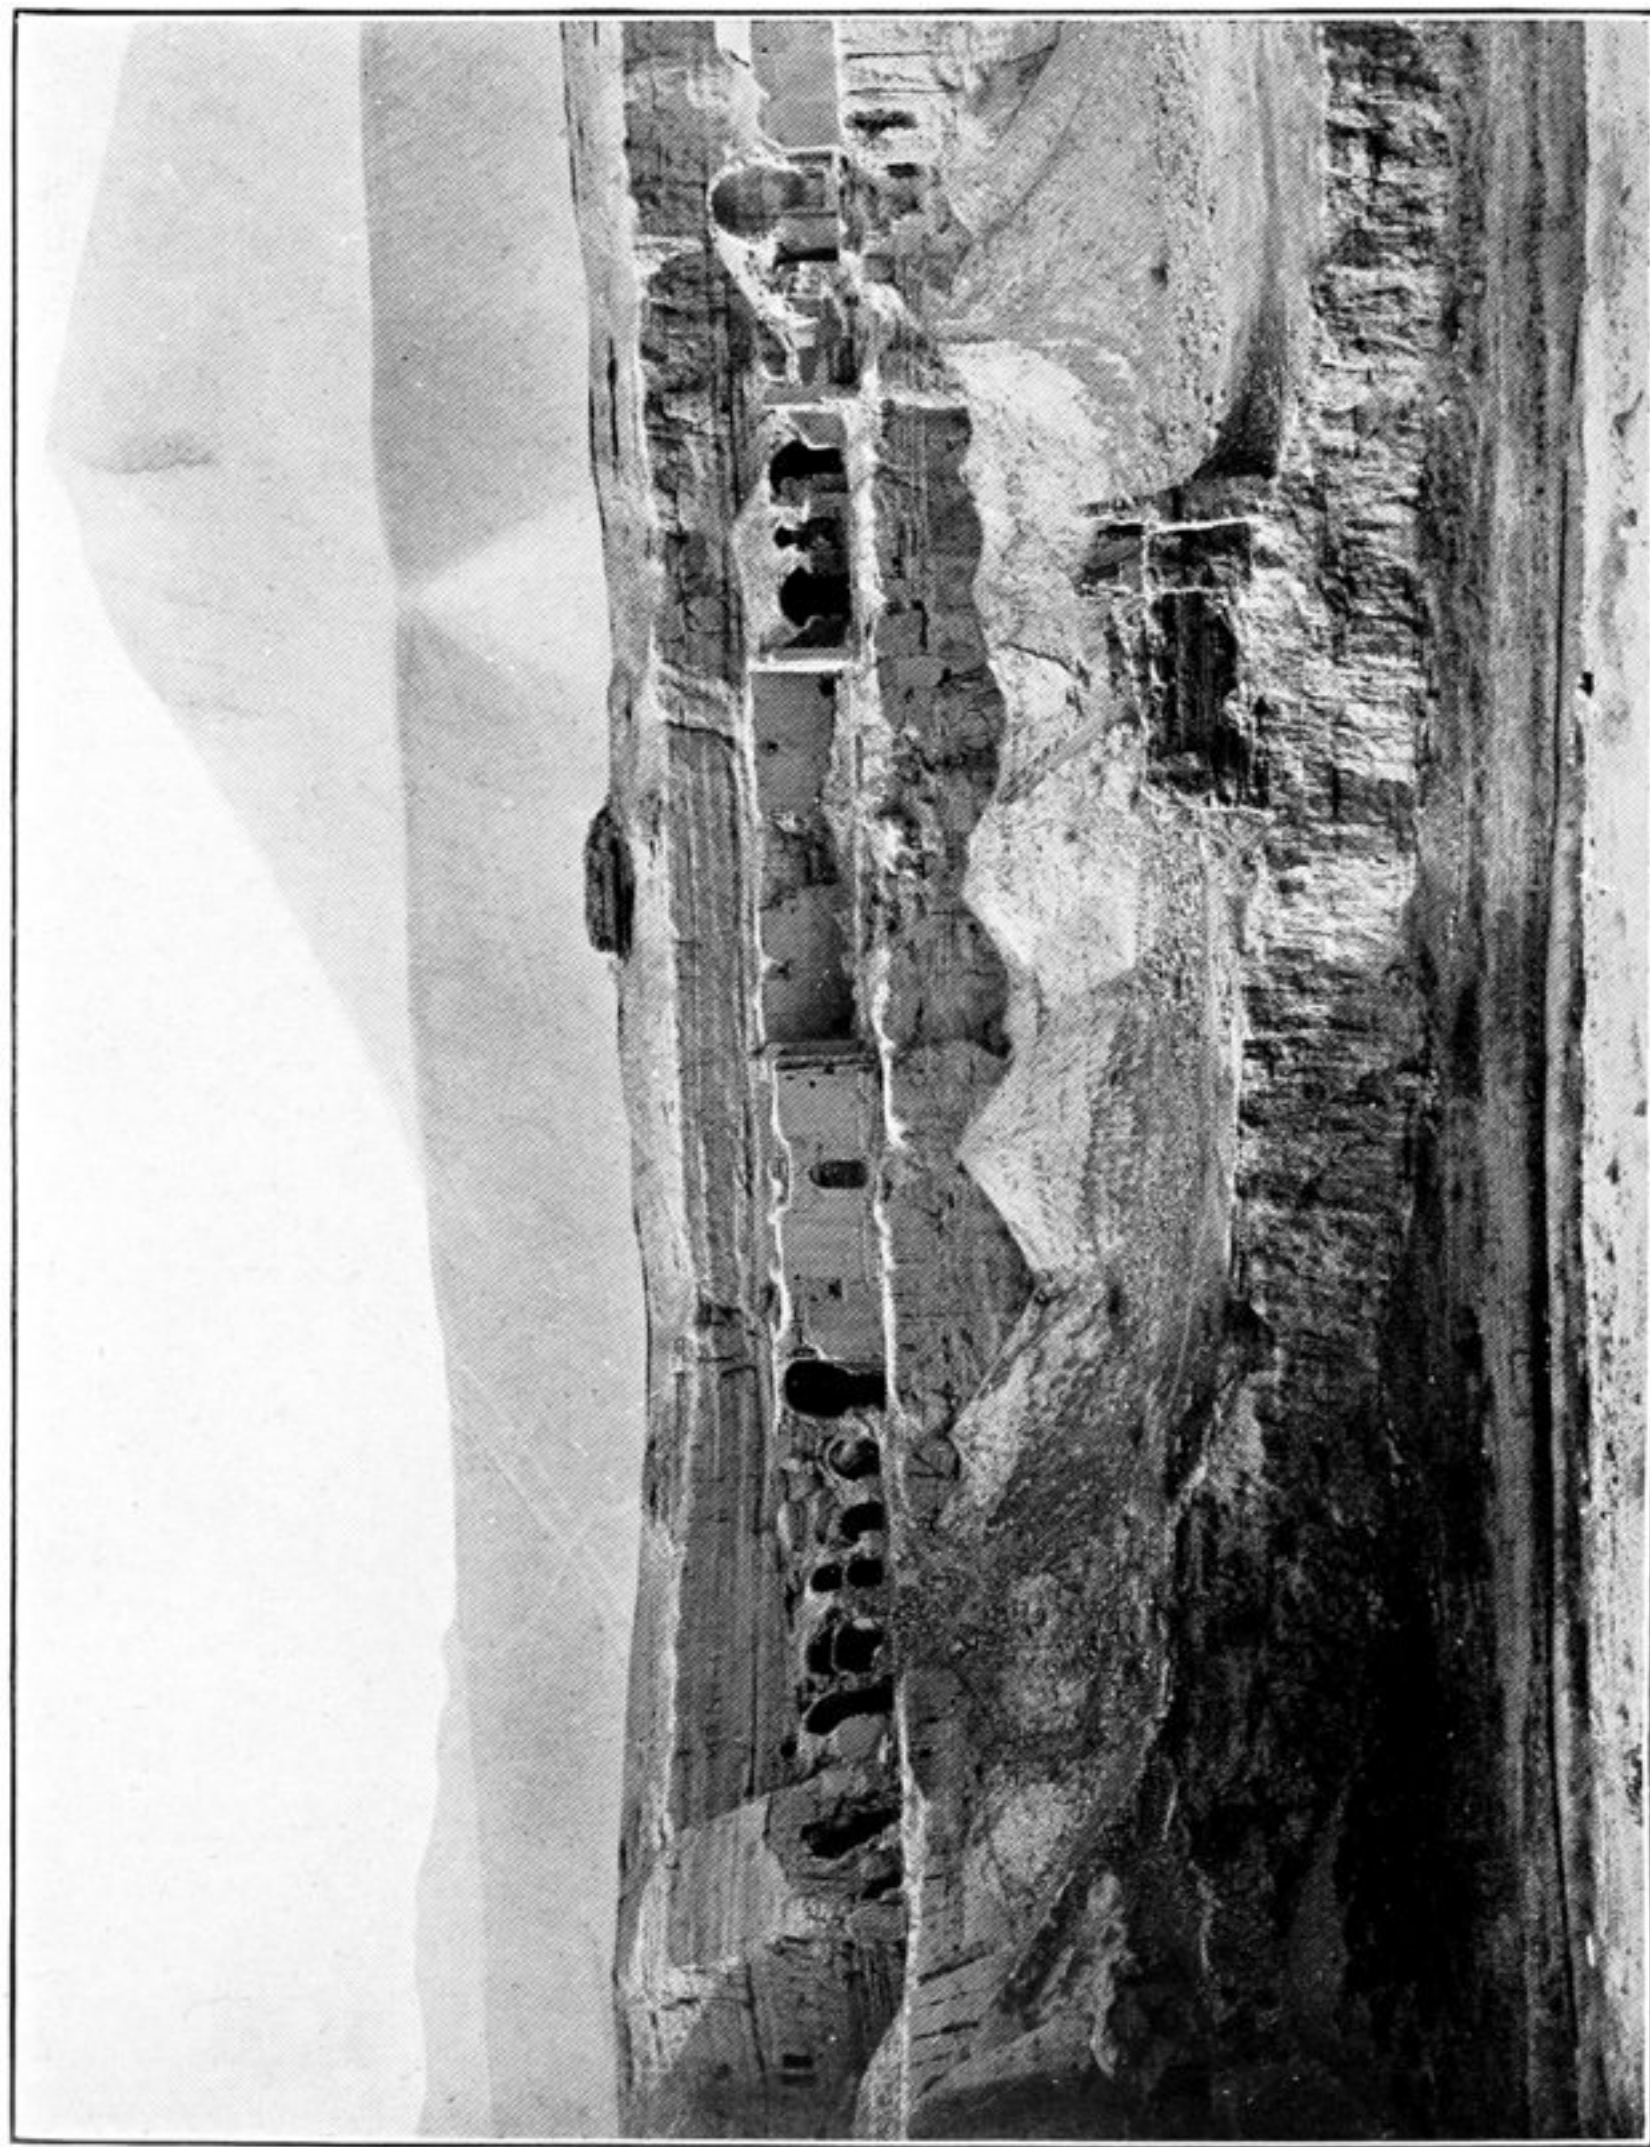

313. PAINTED CEILING OF SHRINE, TOY. VI, TOYUK.

315. RUINED SHRINES IN NORTHERN PORTION OF BEZEKLIK SITE.

312. MAZAR OF THE 'SEVEN SLEEPERS', TOYUK, LOOKING TOWARDS MOUTH OF GORGE.

314. CAVE-TEMPLES AND SHRINES IN SOUTHERN PORTION OF BEZEKLIK SITE.