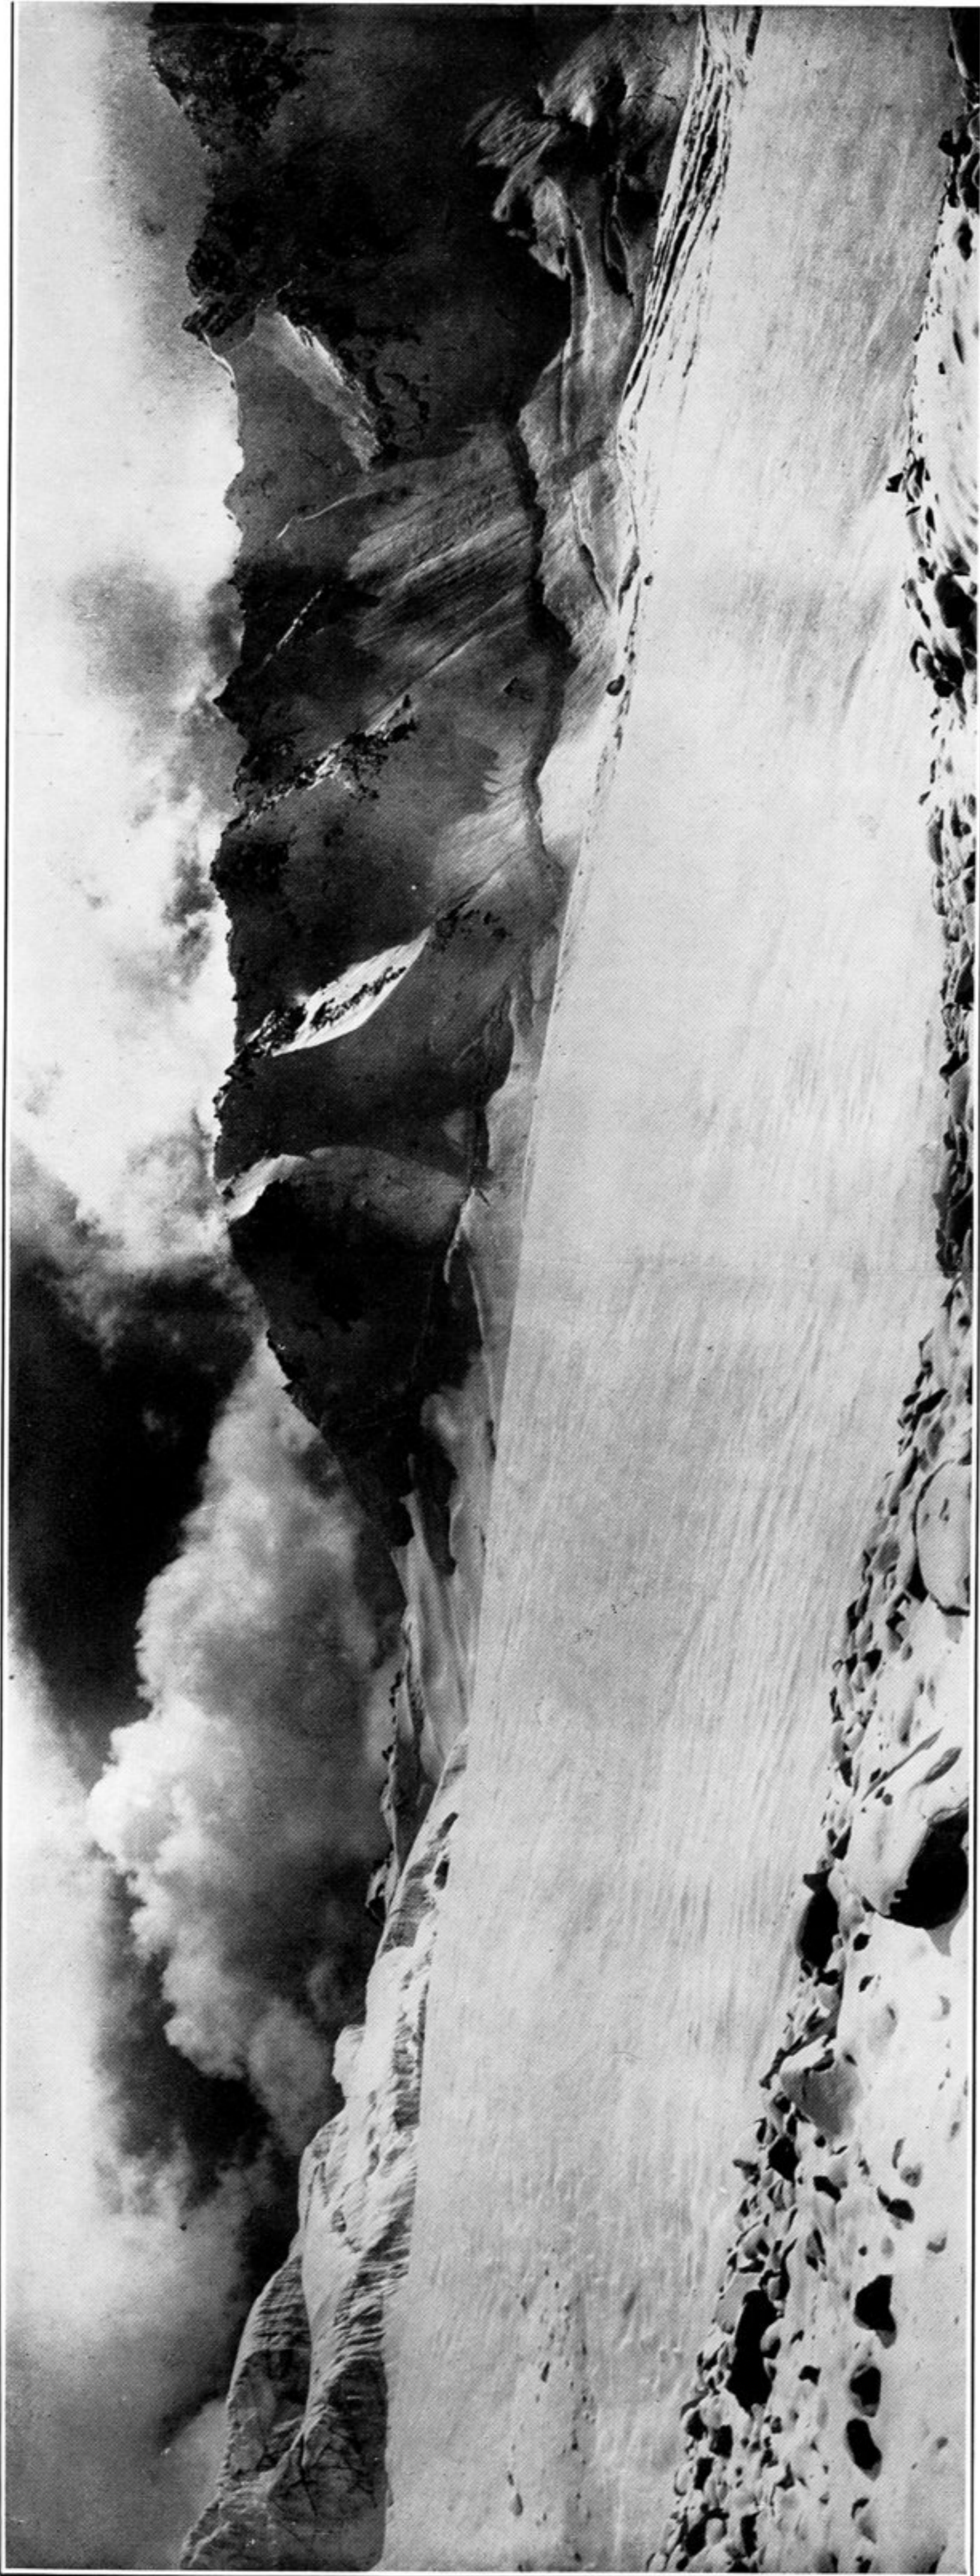

Sitargh pass

A

431. PANORAMIC VIEW FROM MORaine BELOW SITARGH PASS (ABOUT 14,000 FEET) TO SOUTH-EAST (LEFT) AND SOUTH (RIGHT).
For continuation at A, see below, Fig. 432.

A

432. PANORAMIC VIEW FROM MORaine BELOW SITARGH PASS TO SOUTH-WEST (LEFT) AND WEST (RIGHT).
For continuation at A, see above, Fig. 431.