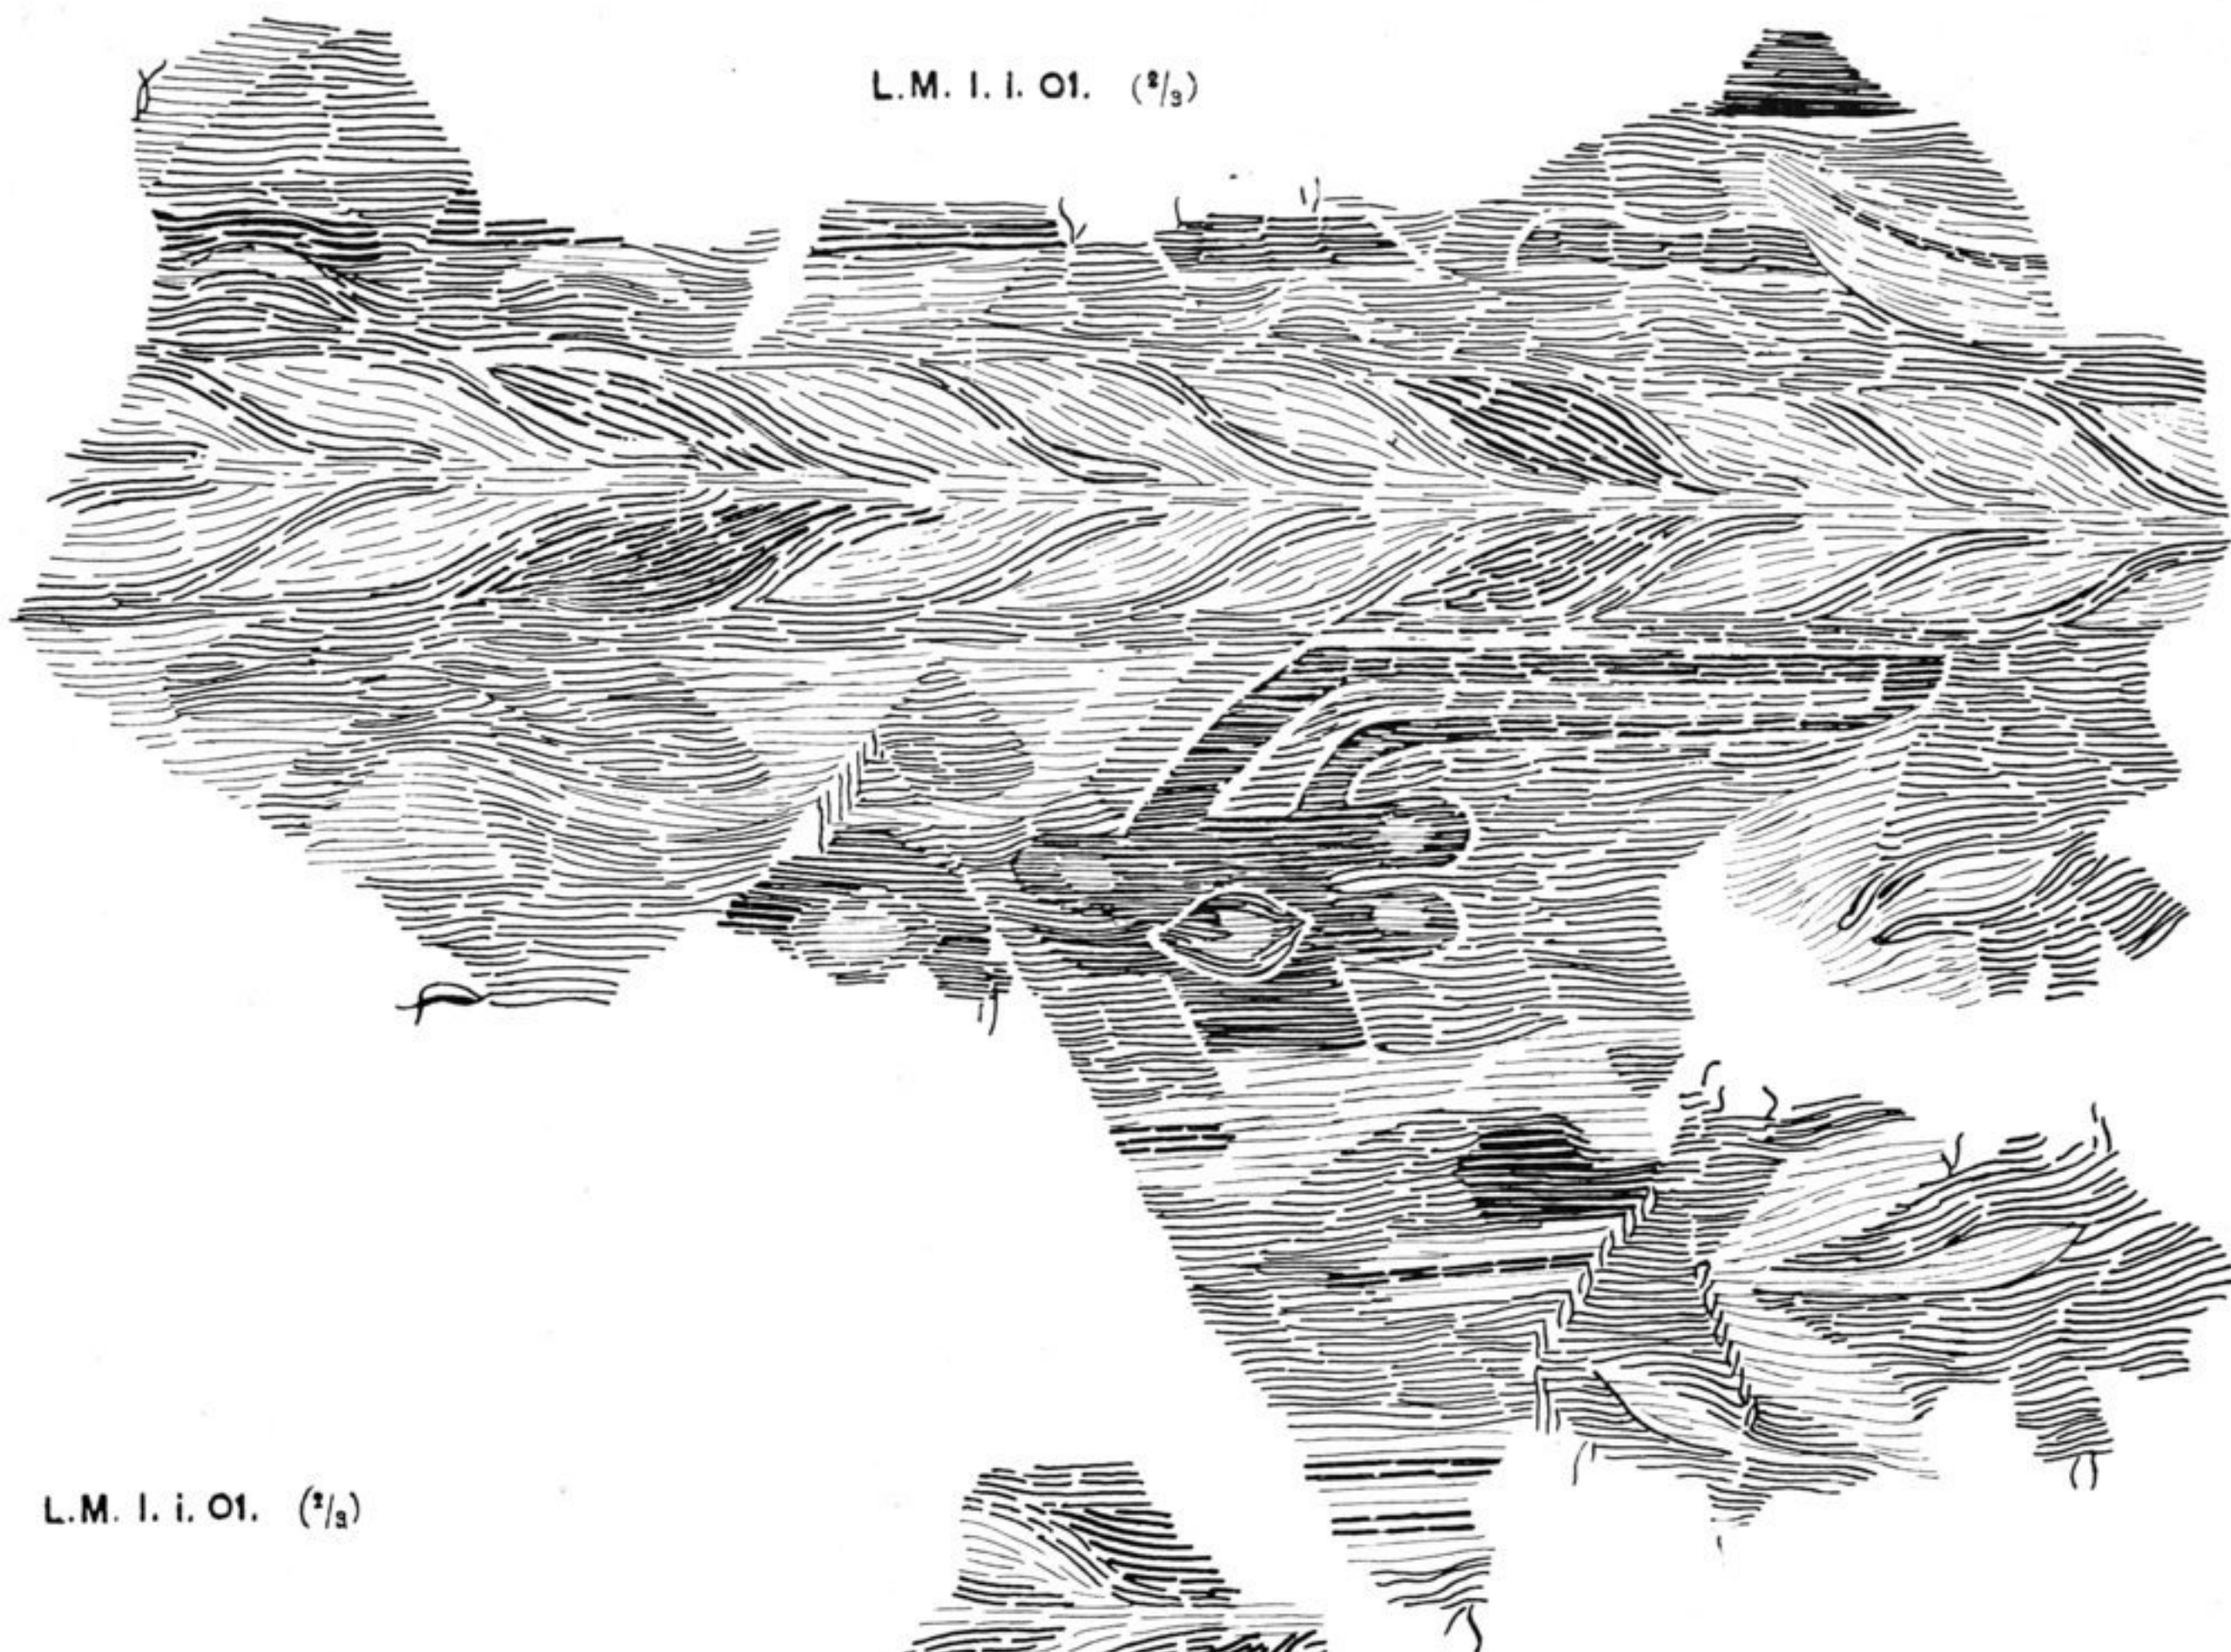

L.M. I. I. 01. (2/3)

Dark blue  
 Light blue  
 Red  
 Buff

L.M. I. I. 01. (2/3)

L.C. II. 07. b. (2/3)

Green Red  
 Mixed green & red  
 Buff

DRAWINGS SHOWING PATTERNS OF WOOLLEN TAPESTRY AND FIGURED SILK PIECE, FROM LOU-LAN SITES.