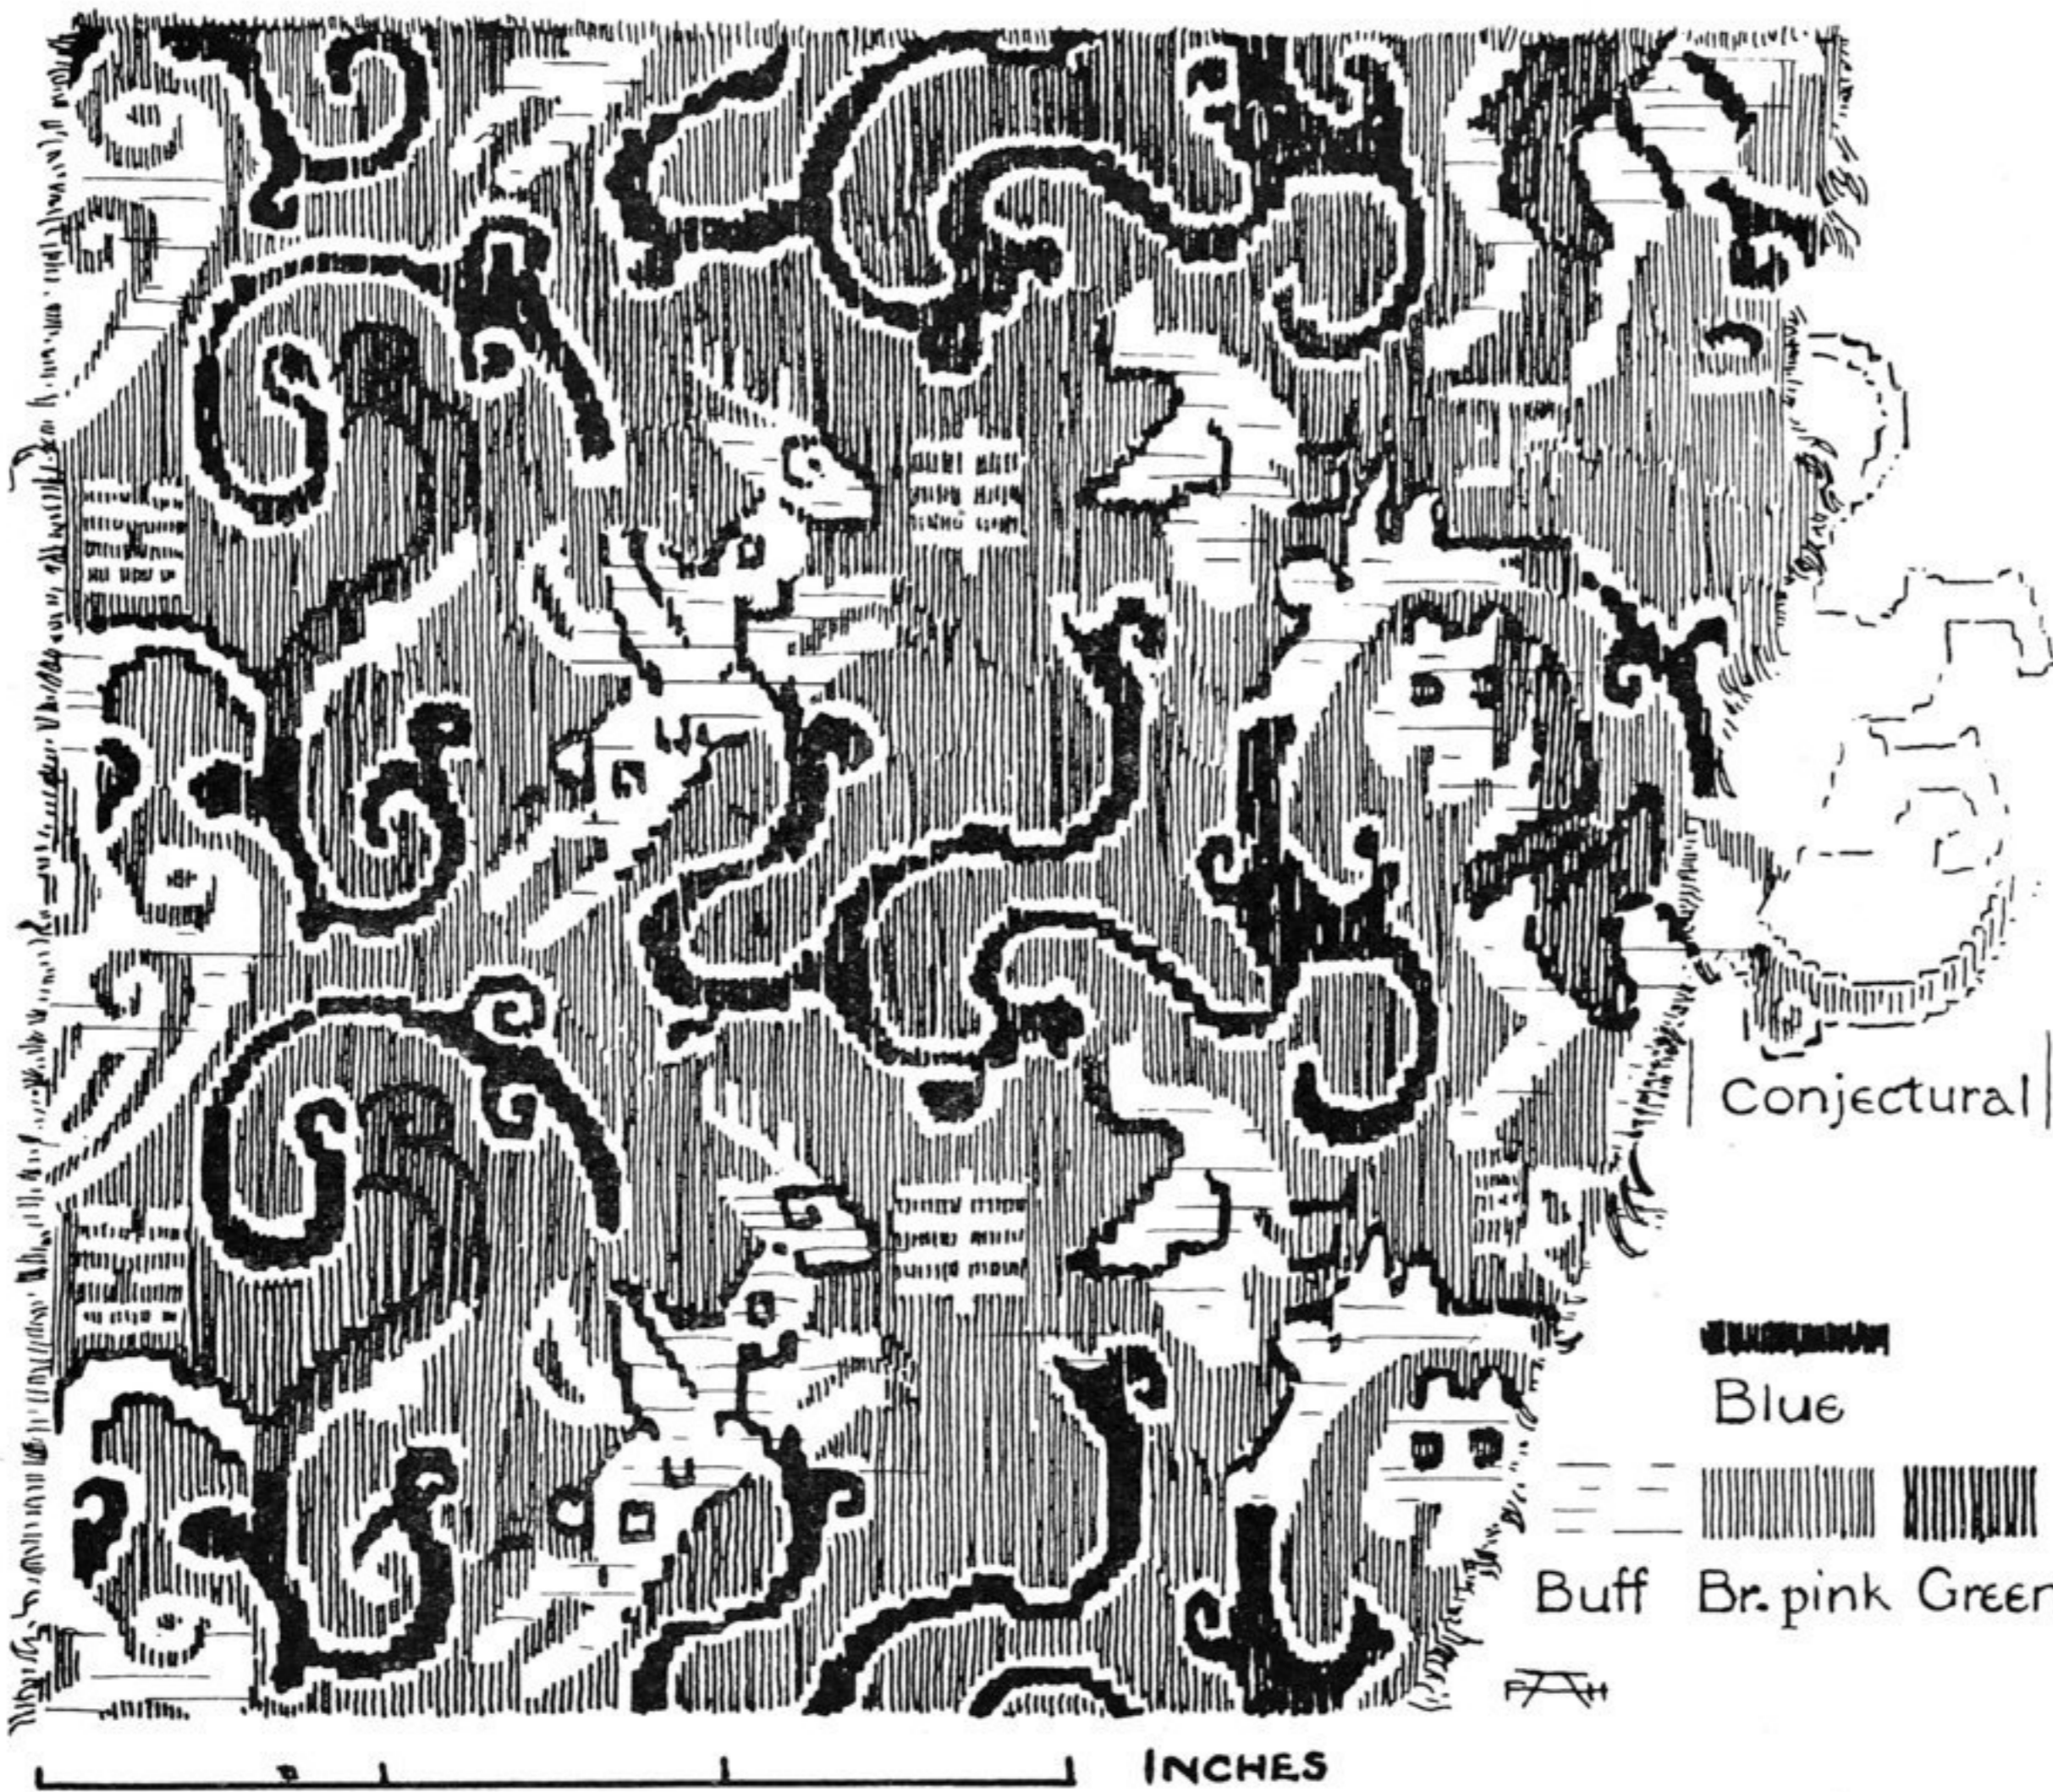

L.C. 03. (3/5)

Green Lt. buff Dk. buff

L.C. 031. c. (4/5)

Dk. blue Crim. br. Lt. buff Dk. buff Green

L.C. ii. 03. (1/1)

DRAWINGS SHOWING PATTERNS OF FIGURED SILK FABRICS,
FROM GRAVE PITS OF LOU-LAN CEMETERY, L.C.