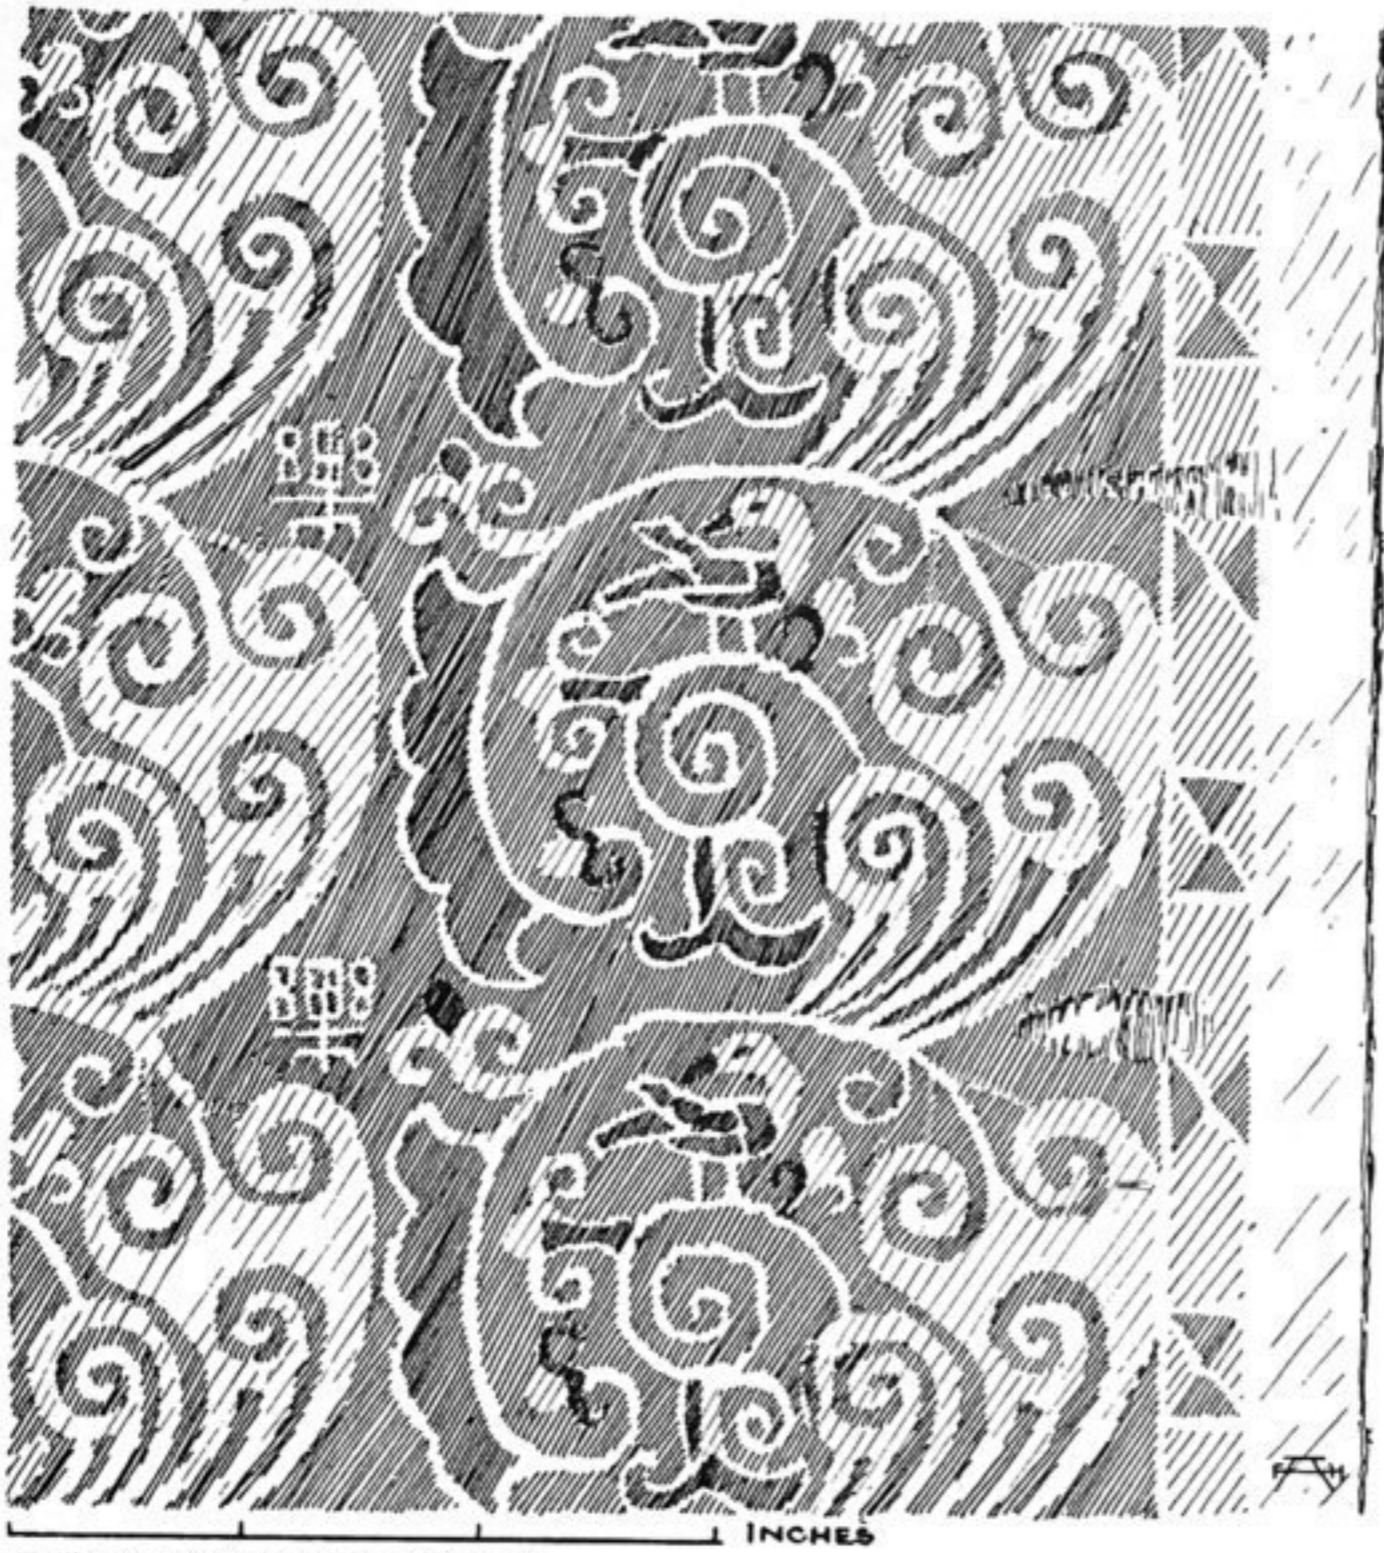

L.C. 03. (3/5)

Green Lt. buff Dk. buff

L.C. 031. c. (4/5)

Dk. blue Crim. br. Lt. buff Dk. buff Green

L.C. ii. 03. (1/1)

DRAWINGS SHOWING PATTERNS OF FIGURED SILK FABRICS,
FROM GRAVE PITS OF LOU-LAN CEMETERY, L.C.