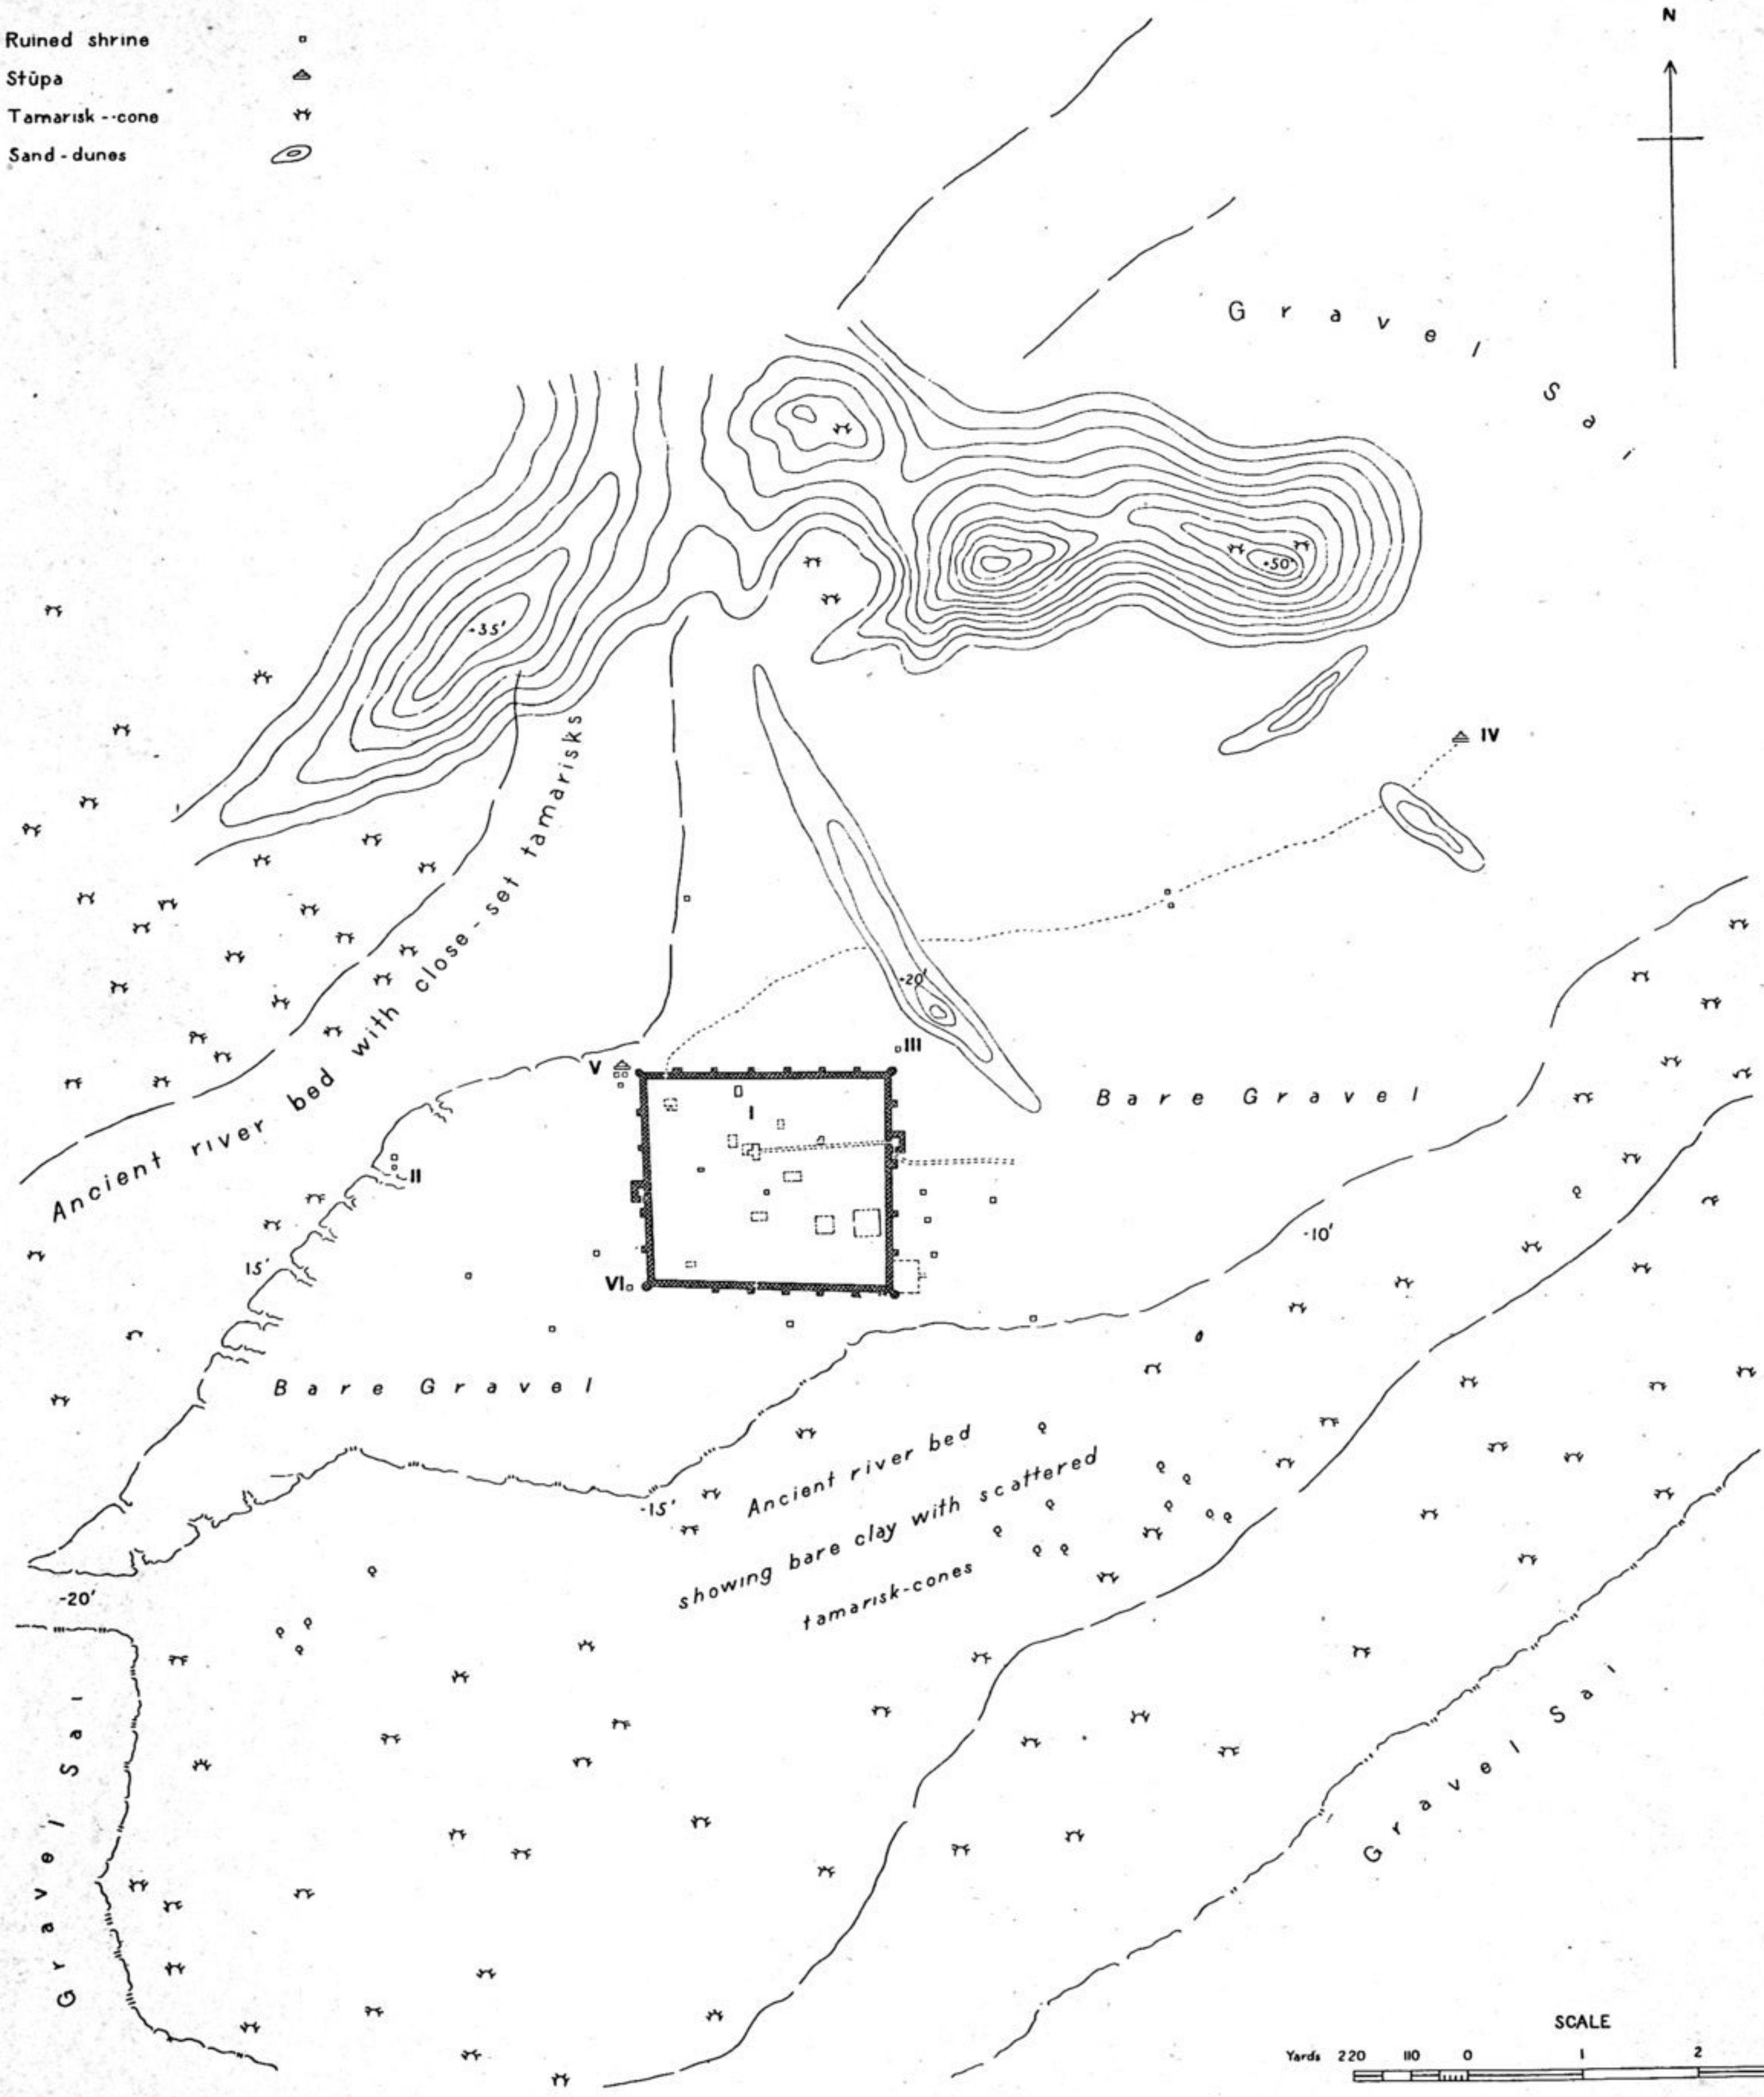

# SKETCH PLAN OF SITE OF KHARA-KHOTO

- Ruined shrine 
- Stūpa 
- Tamarisk - cone 
- Sand - dunes 

A STEIN & AFRĀZ GUL DEL