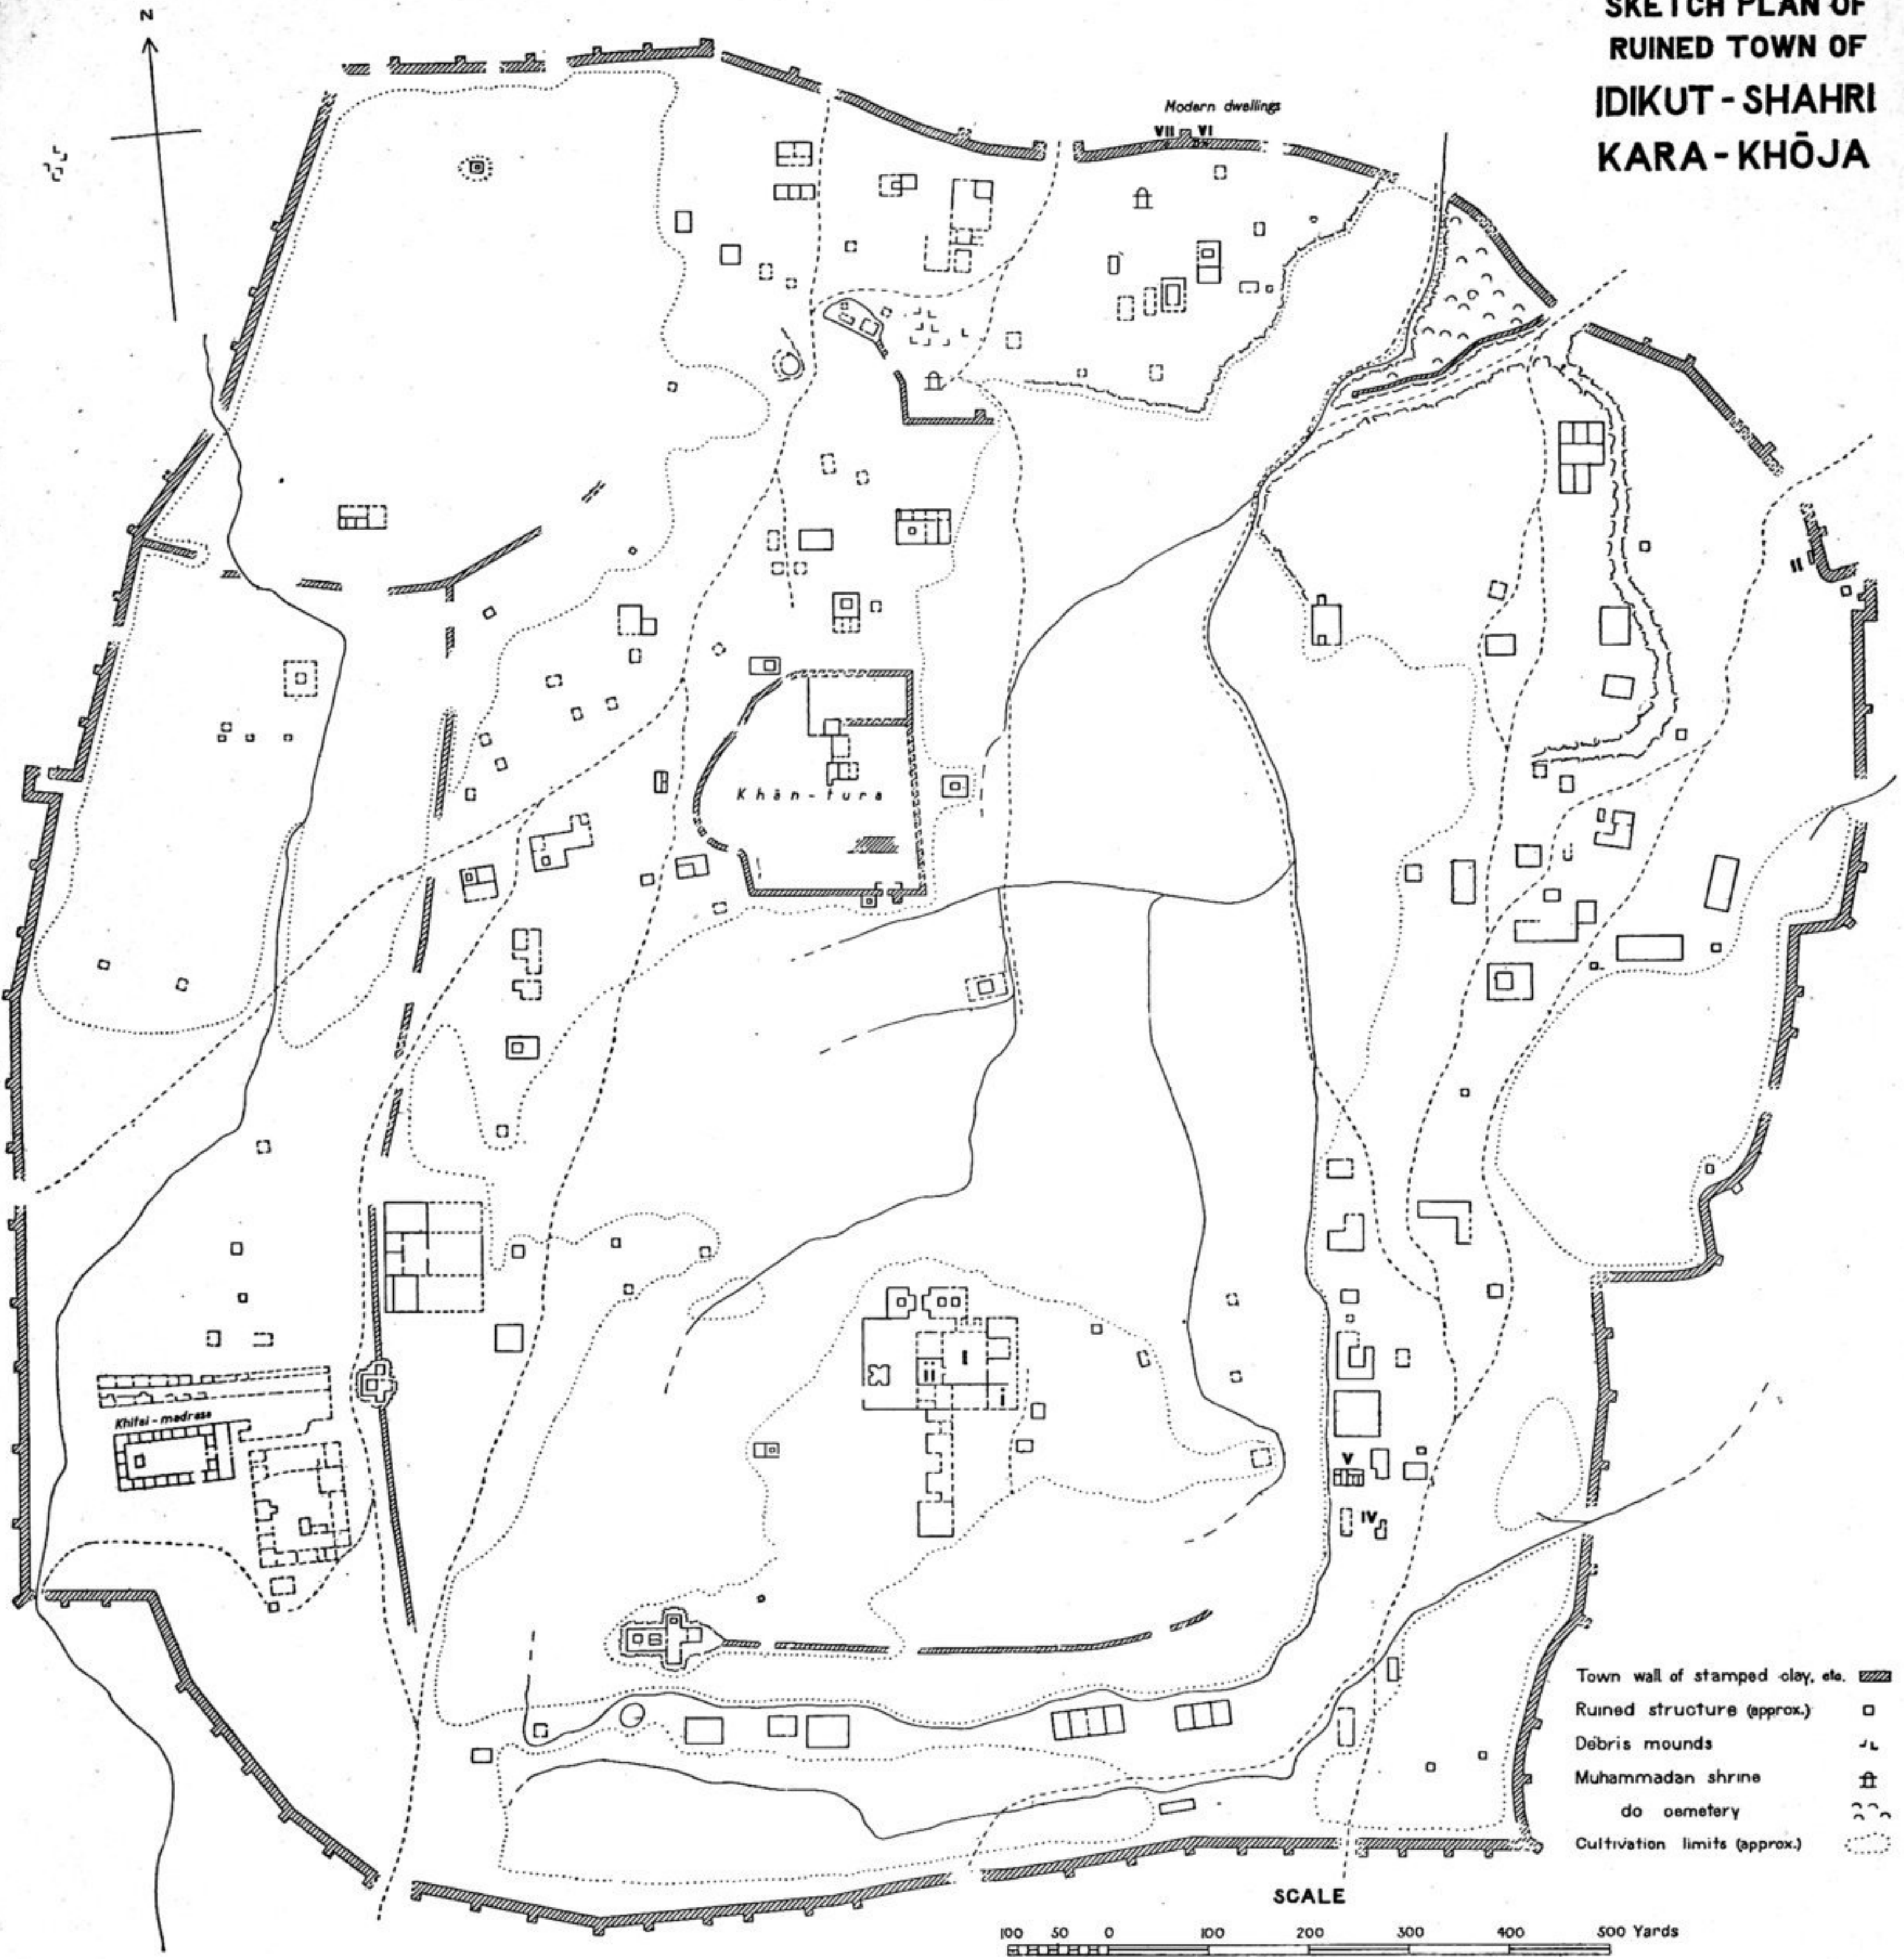

SKETCH PLAN OF
RUINED TOWN OF
IDIKUT - SHAHRI
KARA-KHŌJA

Muh. YAKUB & AFRĀZ GUL DEL.