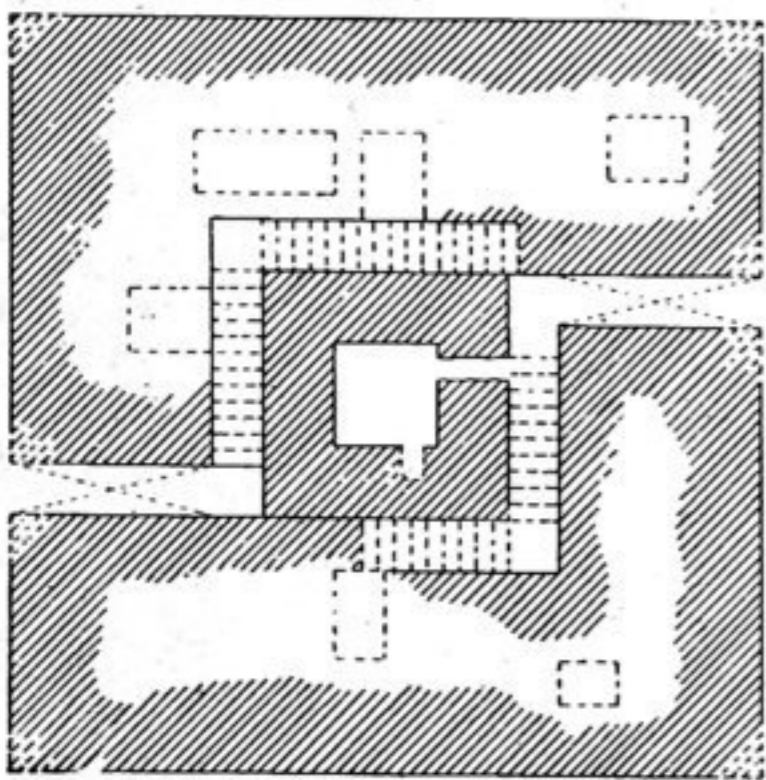

SKETCH PLAN OF SHRINE YÄR. I
YÄR-KHOTO

SCALE

SKETCH PLAN OF CAVE SHRINE BELOW YUTÖGH

SKETCH PLAN OF SHRINE BELOW YUTÖGH

SCALE

- Sun-dried brick masonry
- Stamped clay
- Rock-cut wall
- Grave

SKETCH PLAN OF RUINED TOWER NEAR LAMJIN

SKETCH PLAN OF CEMETERIES NEAR MAZÄR OF YETTI-KIZ-KHÖJAM
YUTÖGH