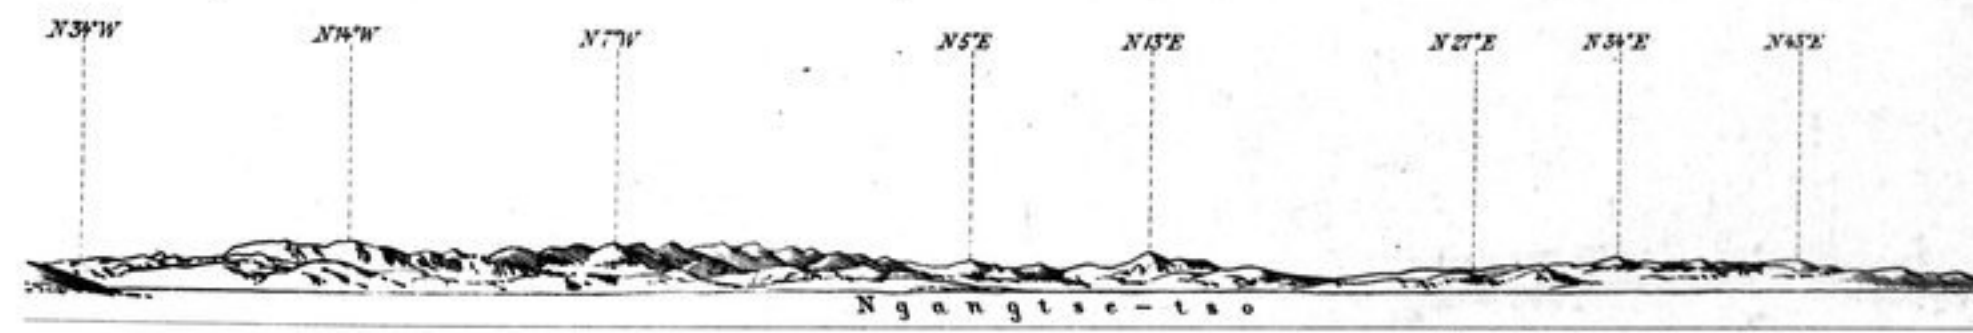

111. FROM PASS 2.5 KM N. 48° W. FROM CAMP 95, KOCHEN, DEC. 24, 1906 (PL. 6)

112. FROM CAMP 95, KOCHEN, DEC. 24, 1906 (PL. 6)

113 A. FROM CAMP 99, KURING-TAKNAK, DEC. 30, 1906 (PL. 6)

113 B. FROM CAMP 99, KURING-TAKNAK, DEC. 30, 1906 (PL. 6)