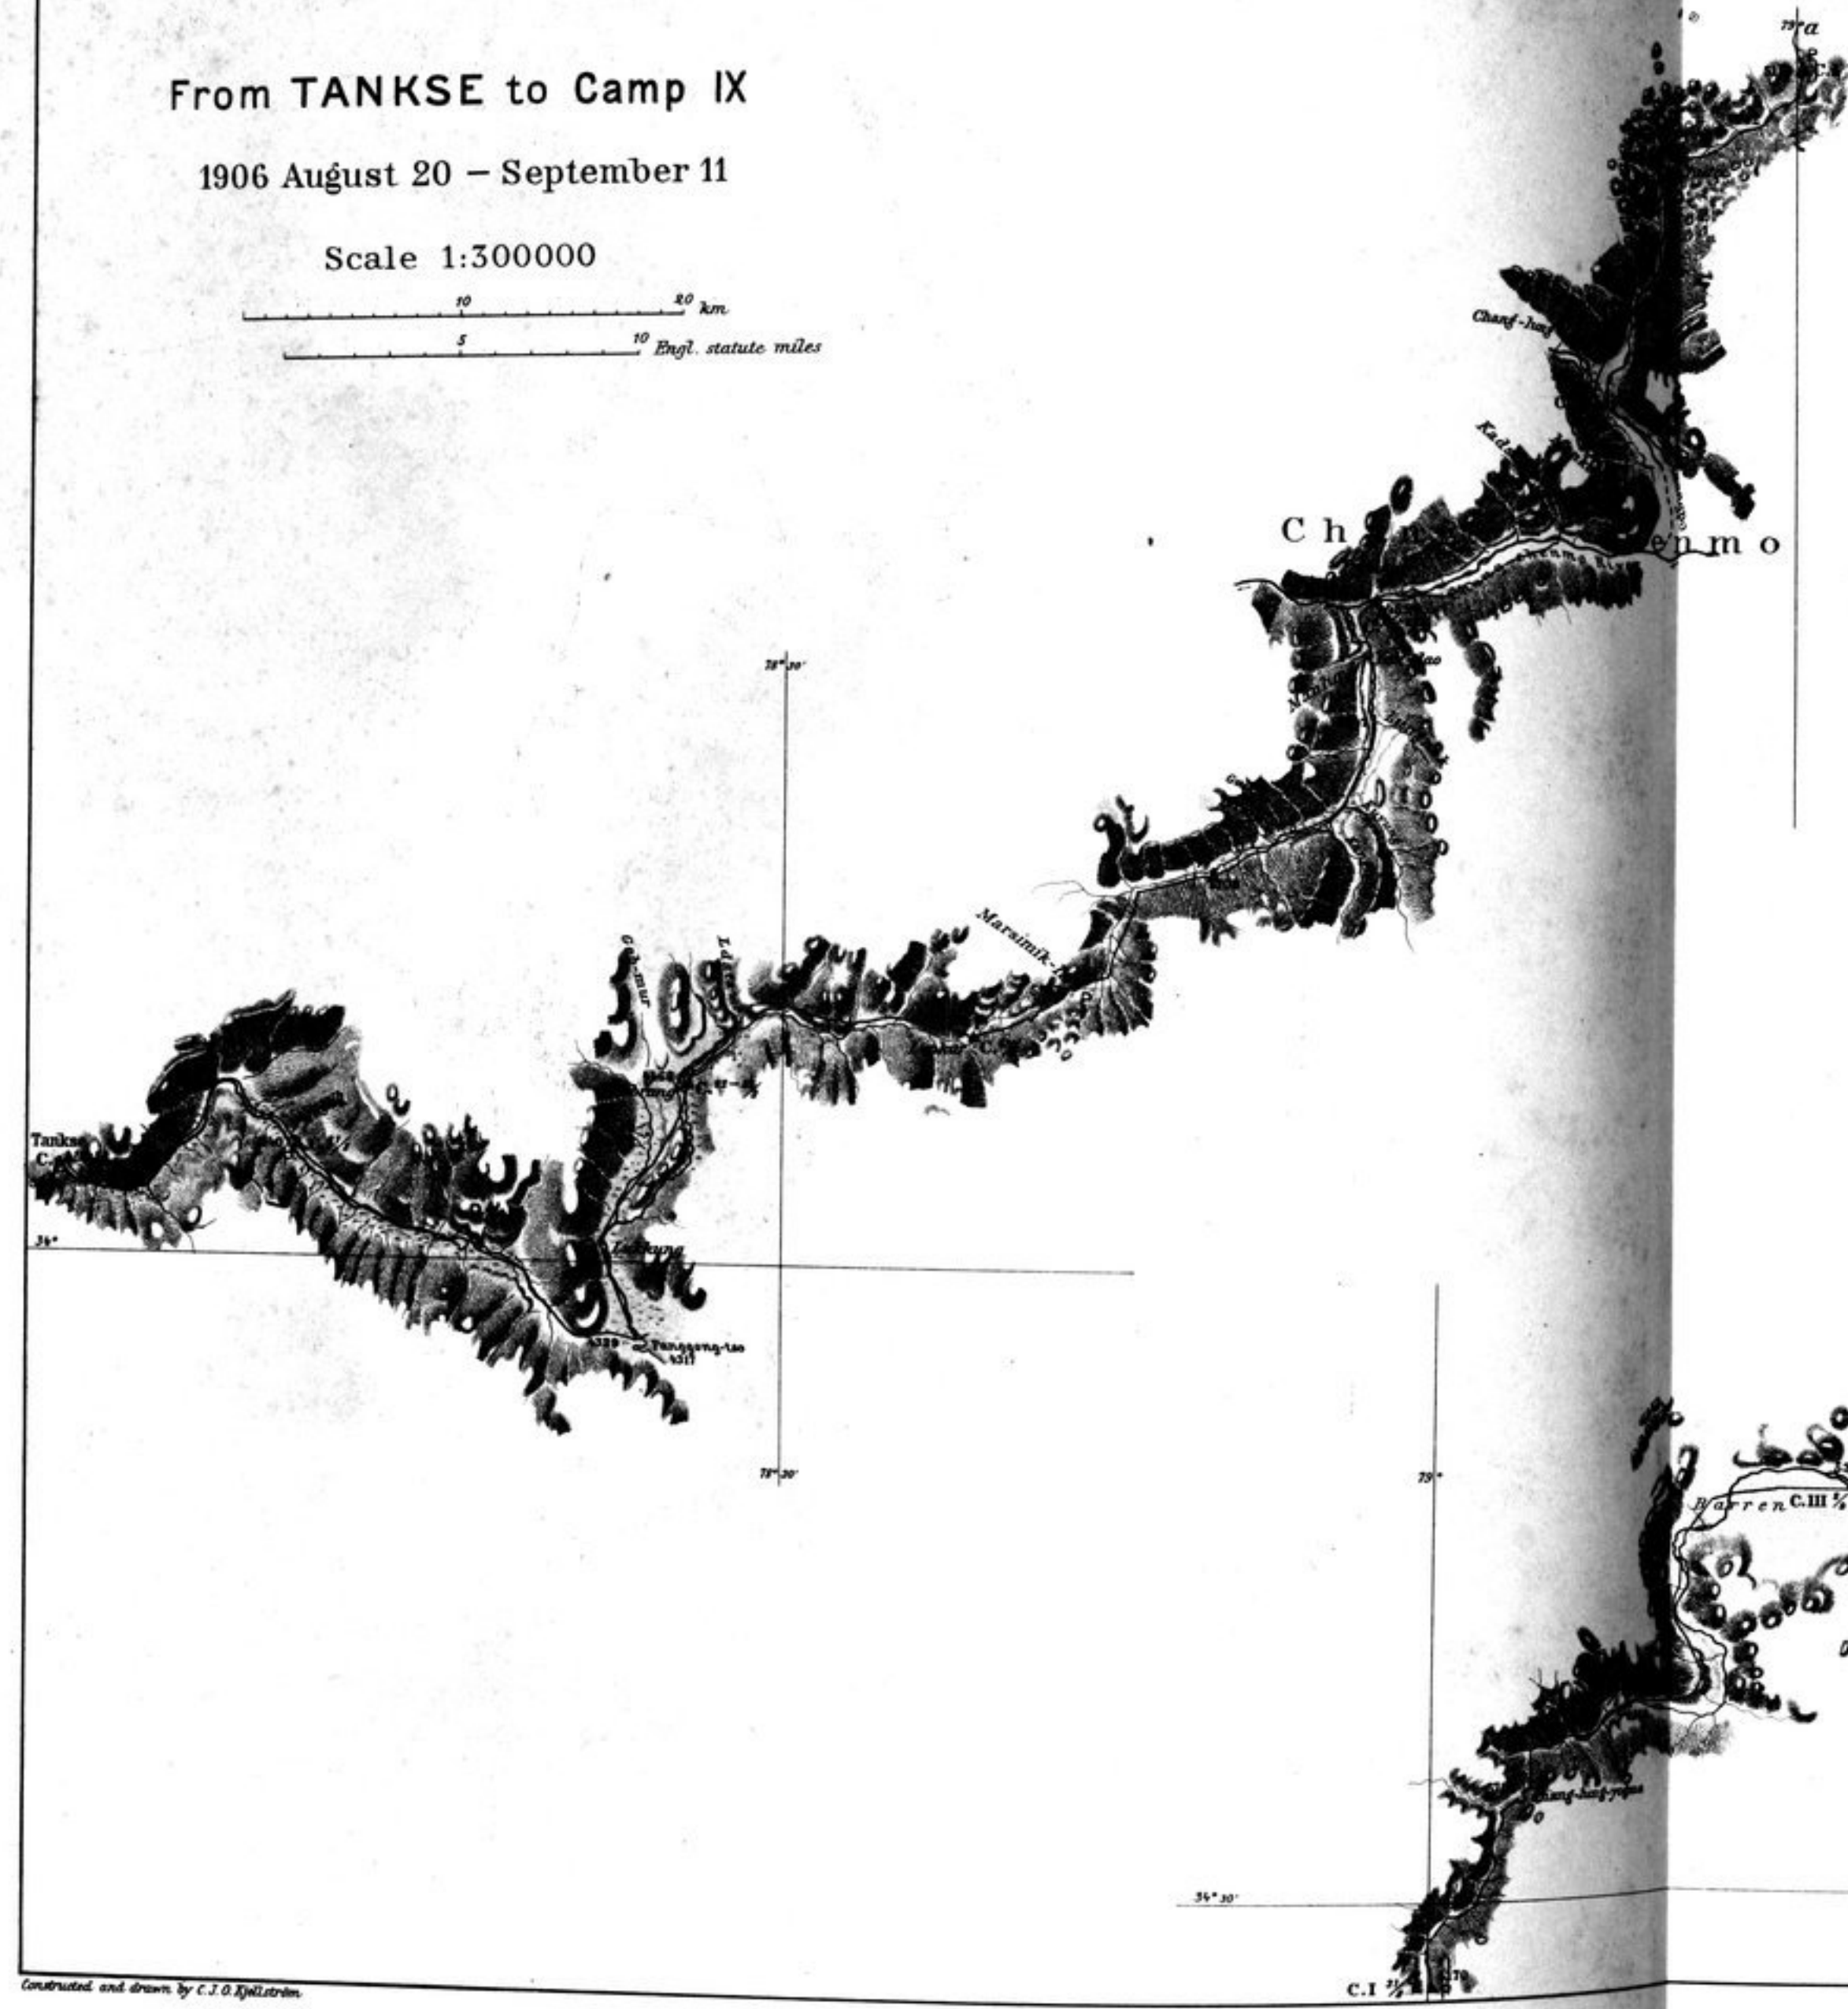

From TANKSE to Camp IX

1906 August 20 - September 11

Scale 1:300000

Constructed and drawn by C.J.O. Kjellström