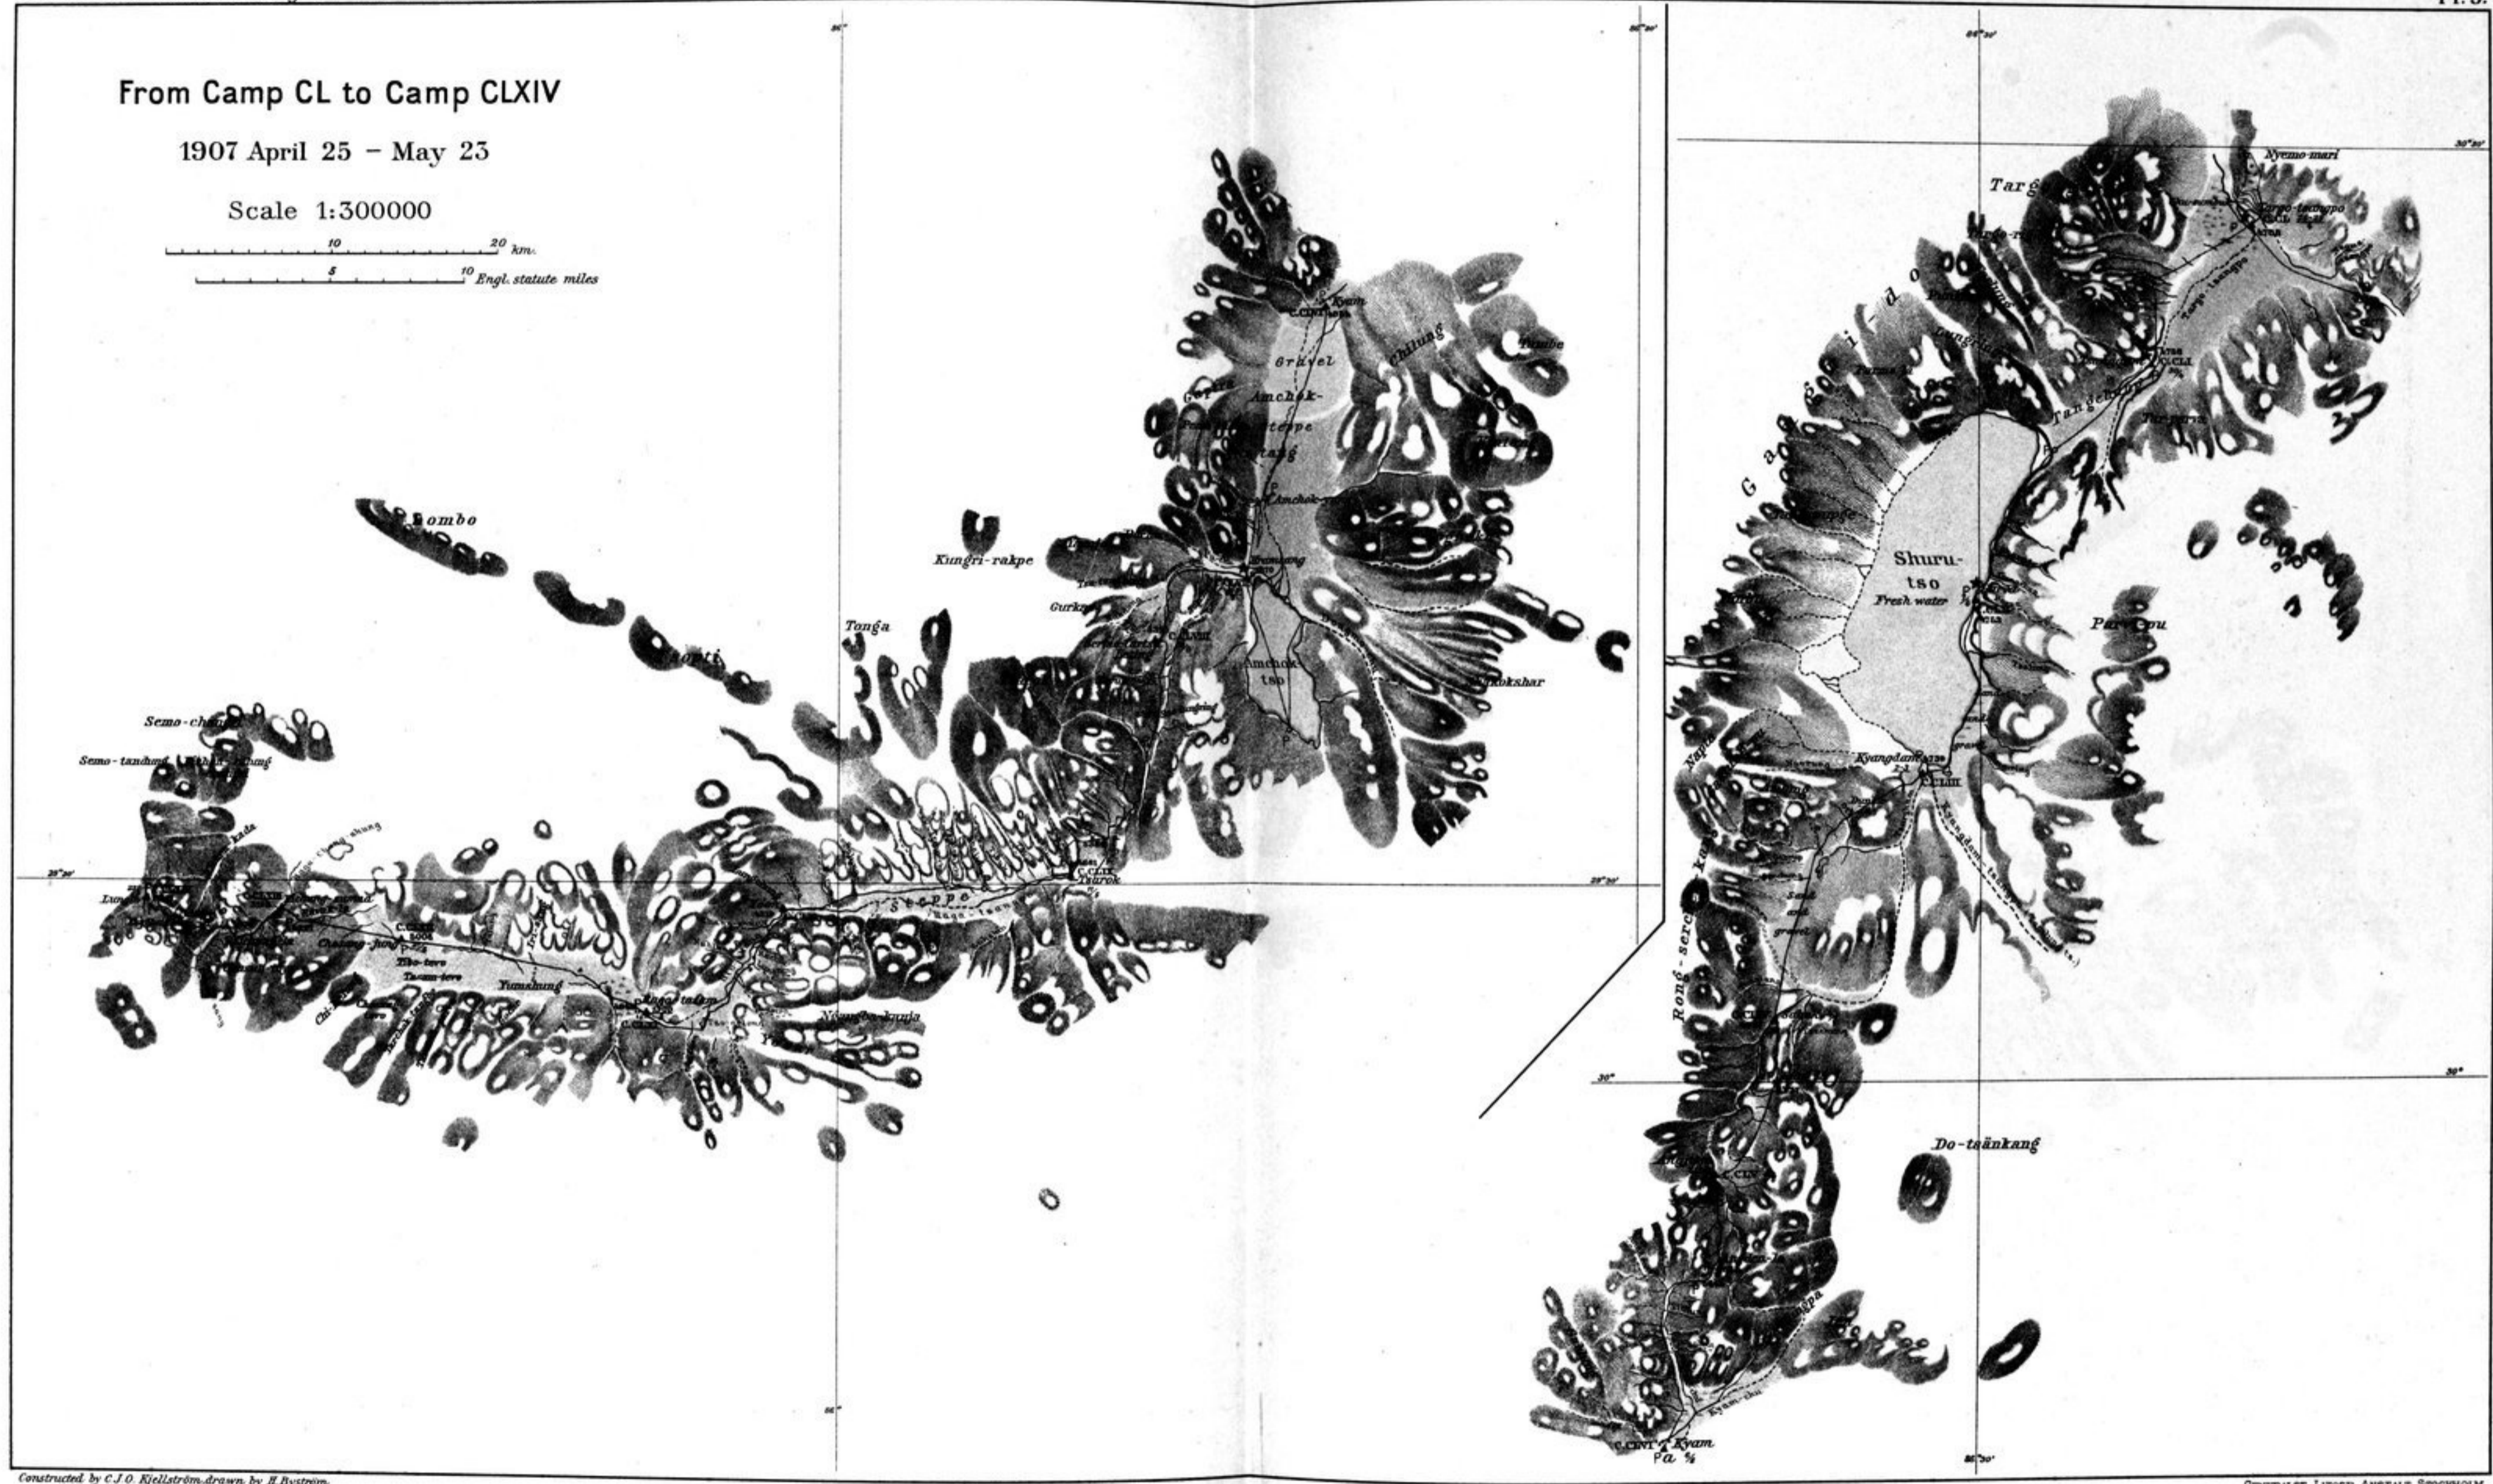

From Camp CL to Camp CLXIV

1907 April 25 - May 25

Scale 1:300000

Constructed by C.J.O. Kjellström, drawn by H. Byström