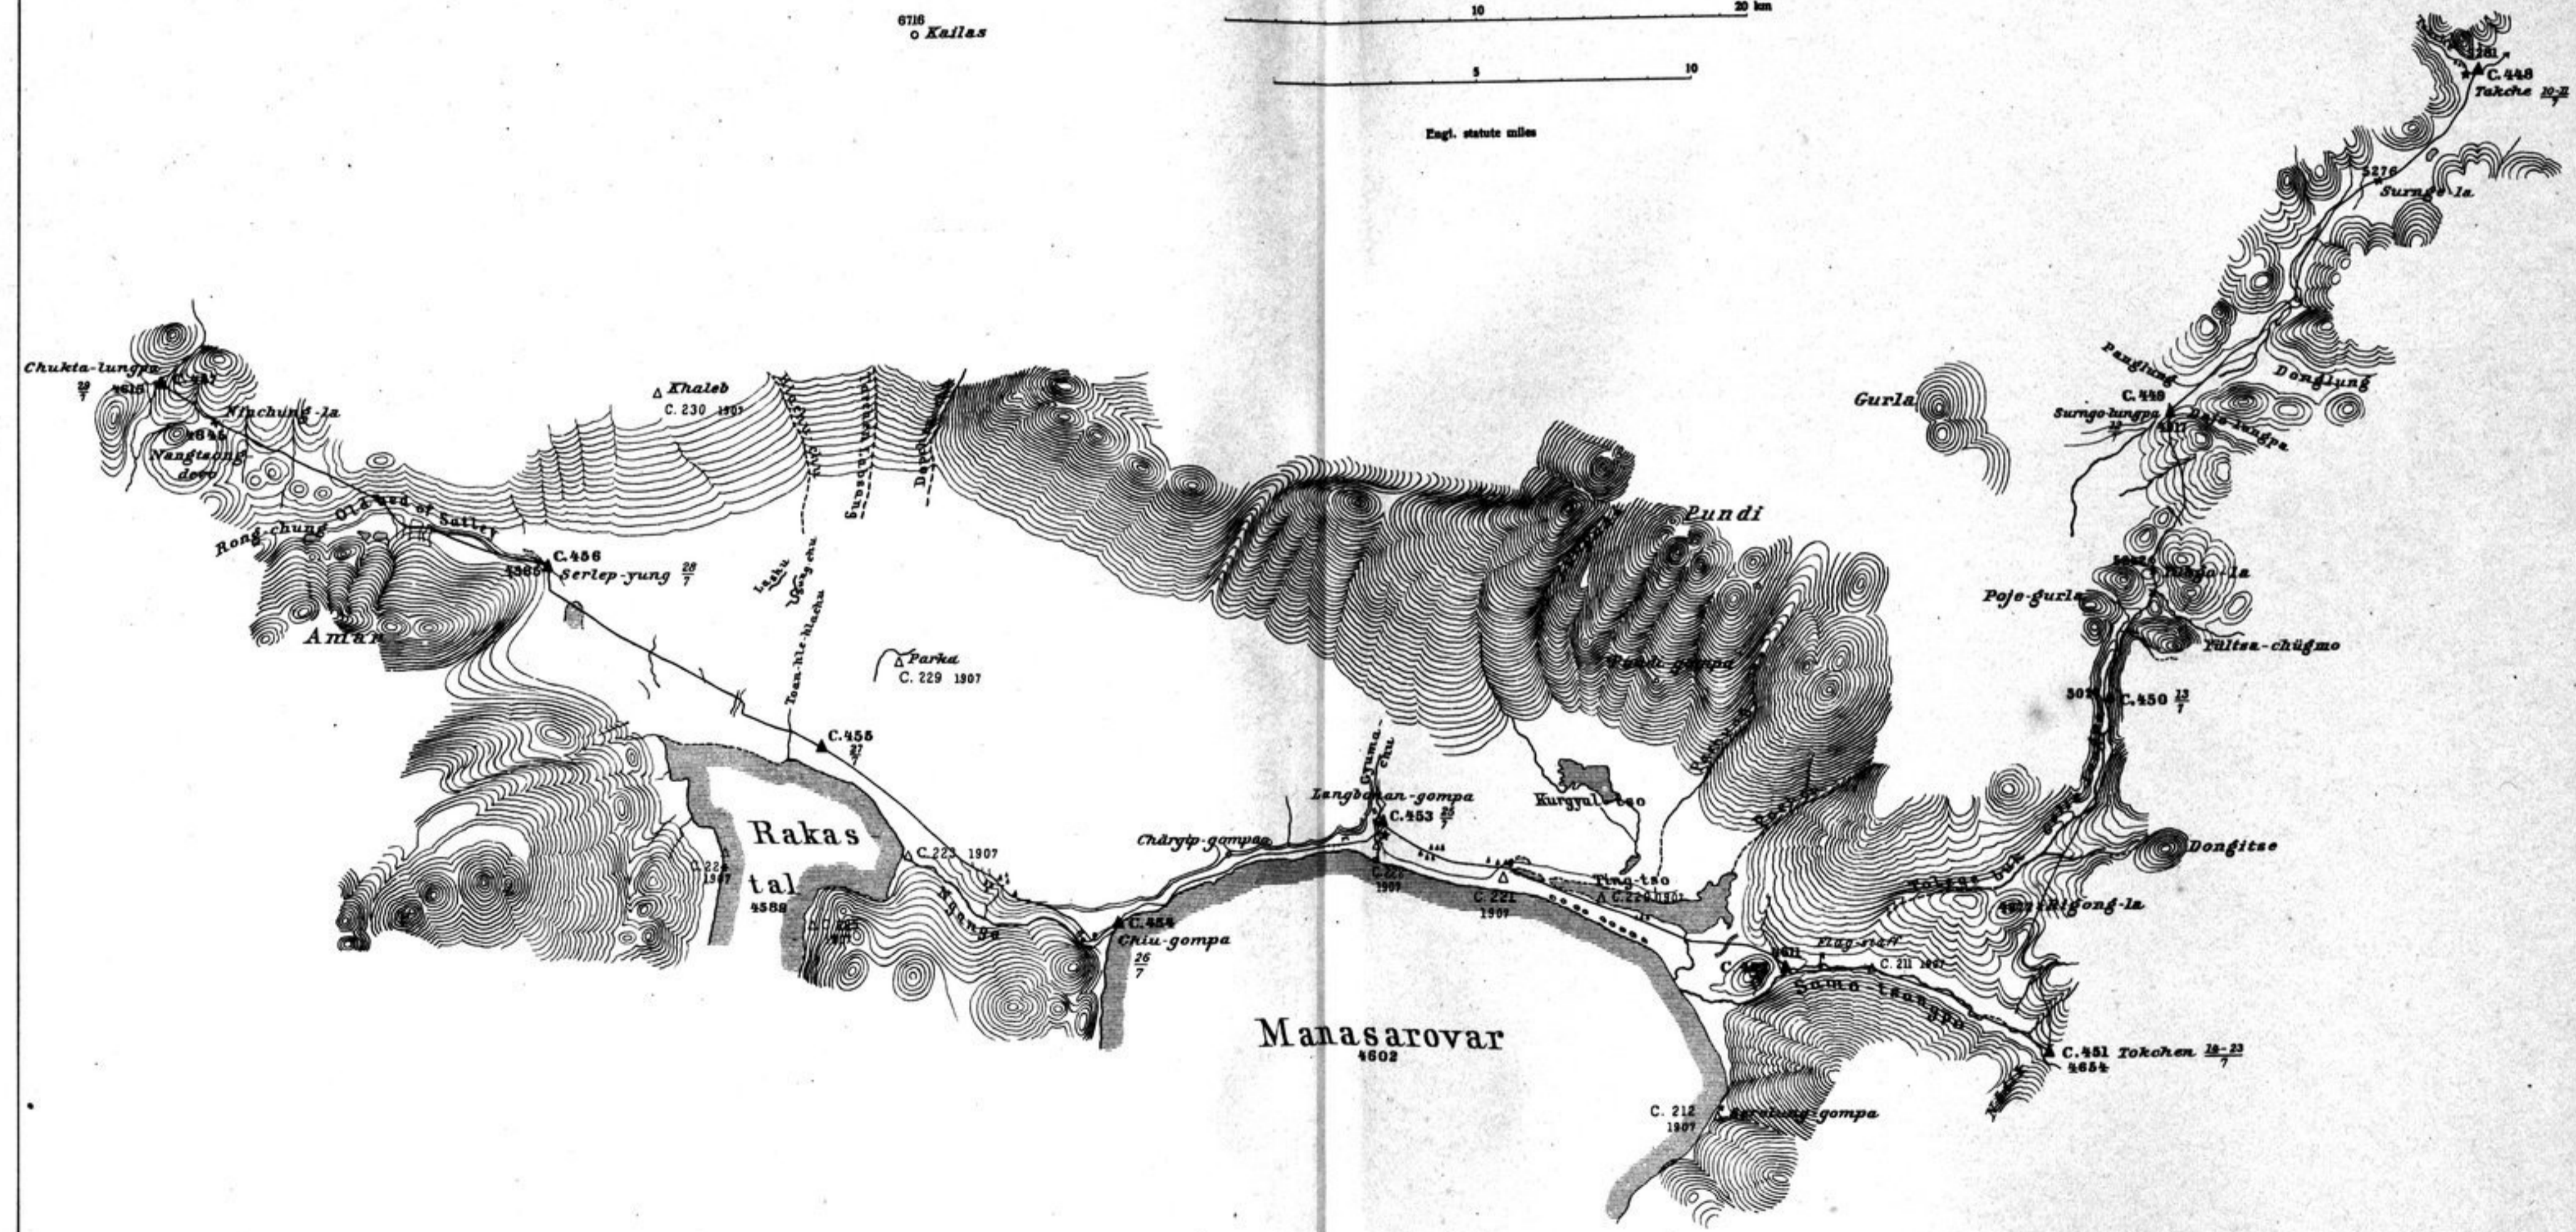

From Camp 448 to Camp 457

1908 July 10-29

Scale 1:200000

Götha: Justus Perthes