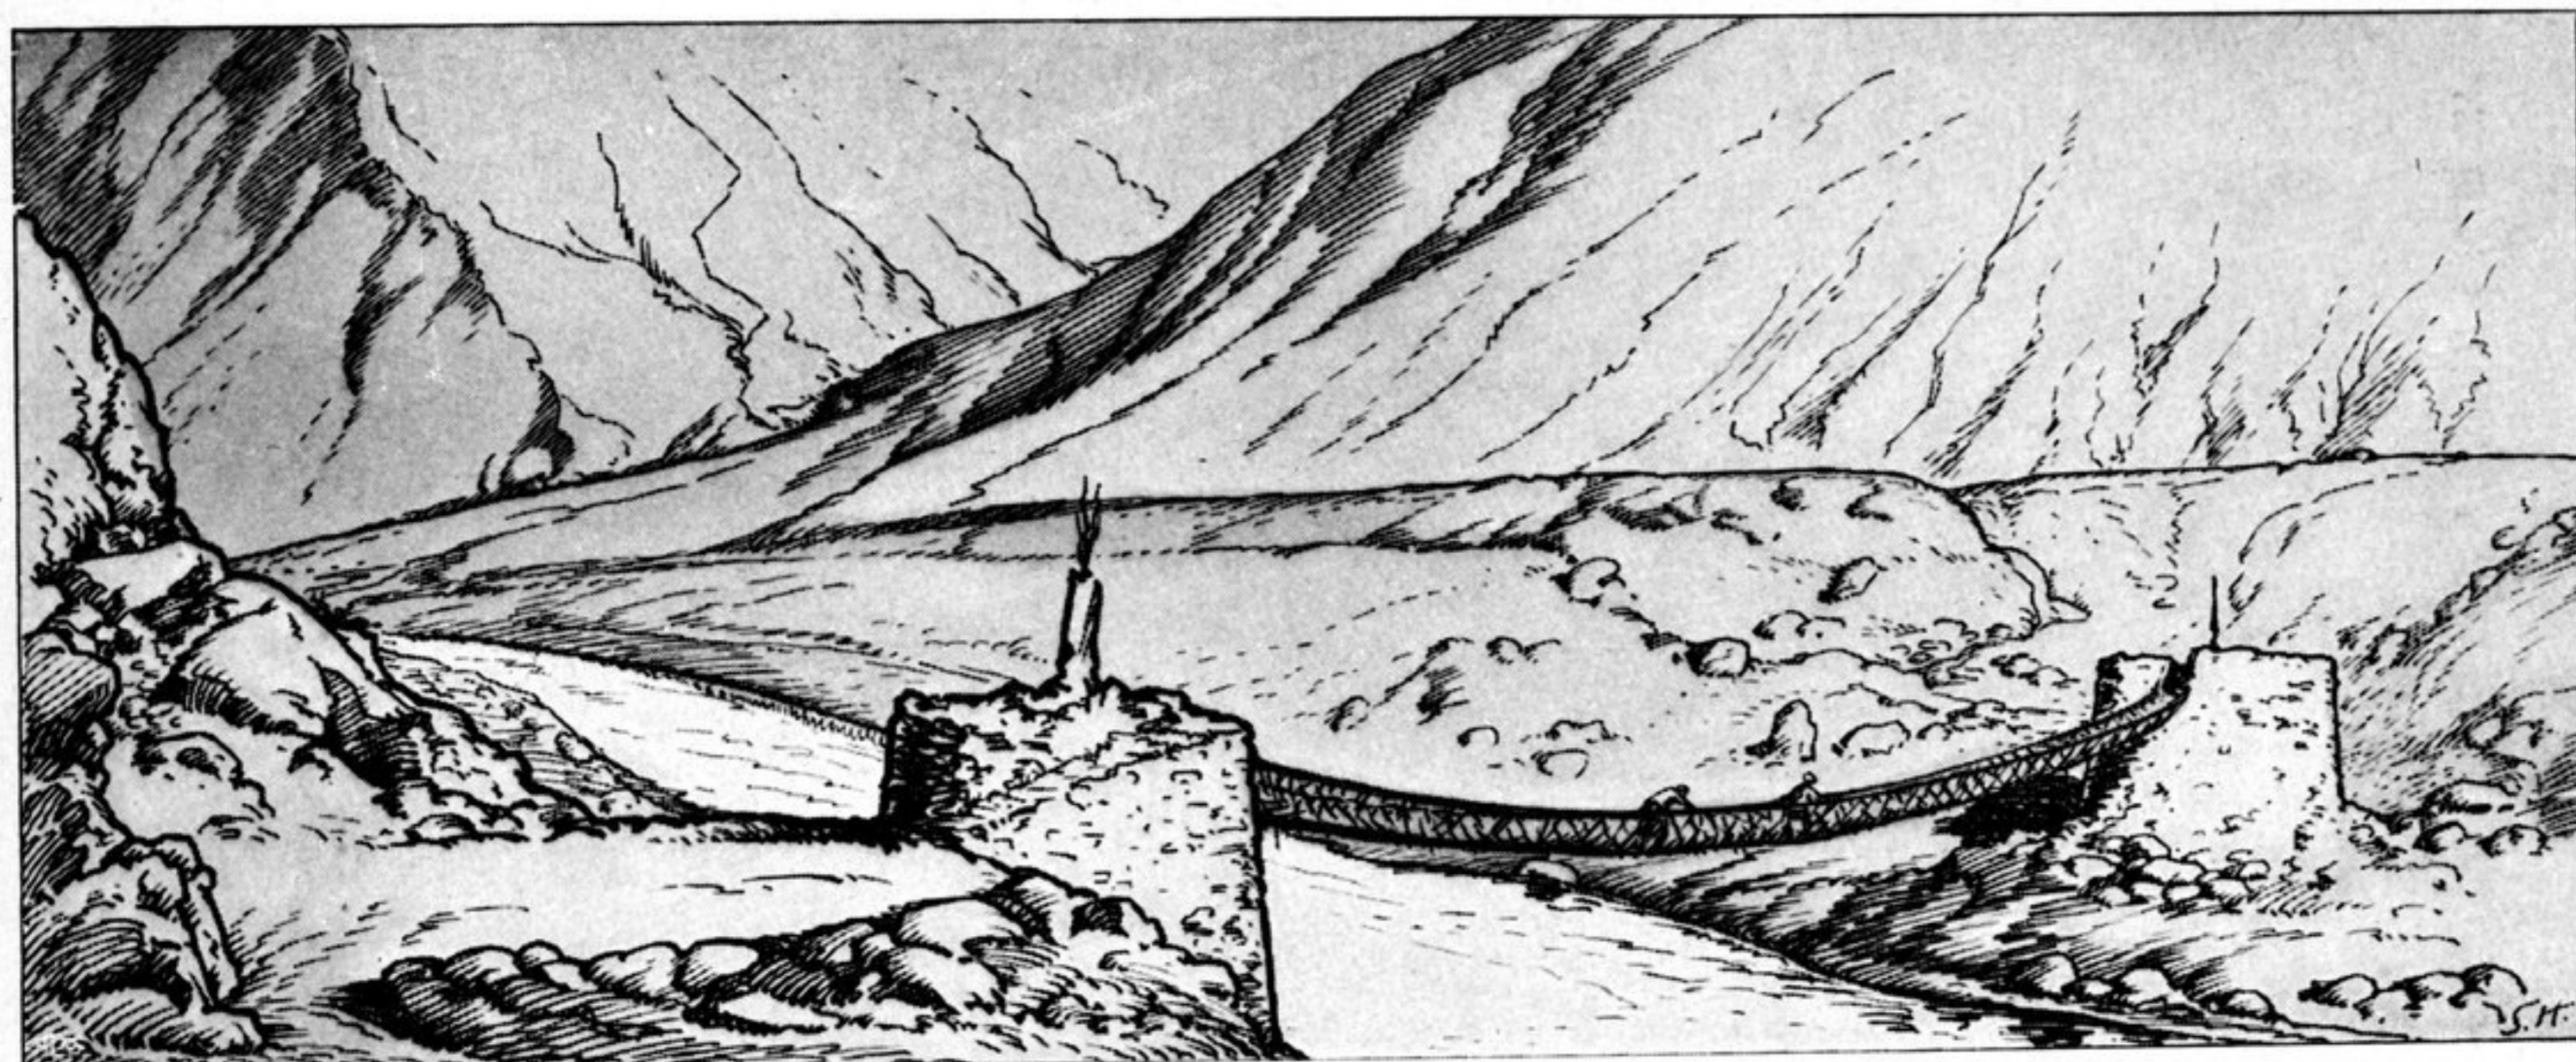

THE TSANGPO-BRIDGE AT CHAGA. ]

THE BRIDGE OVER THE MÜ-CHU (APRIL 8).

CAMP 141, KATING.