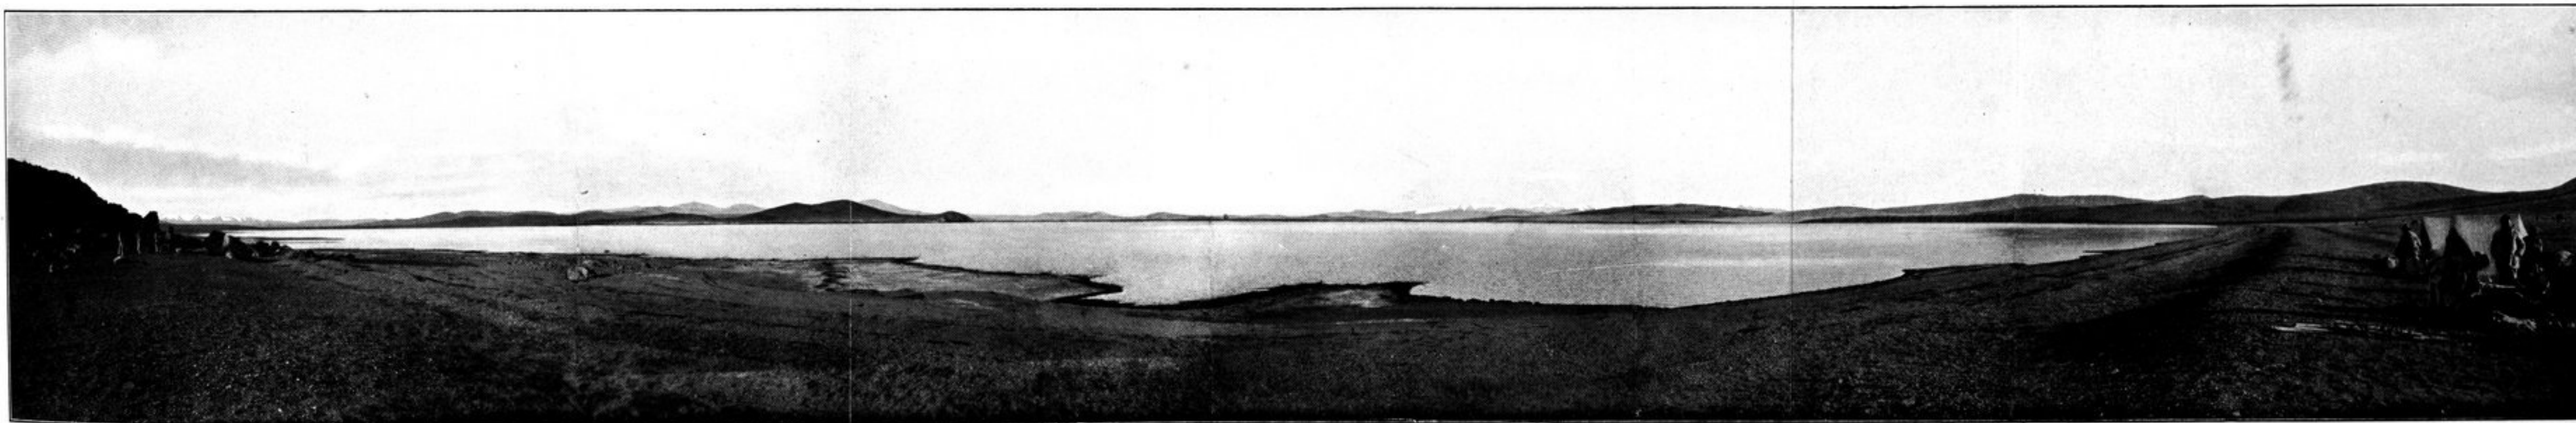

CAMP 9, LOOKING N 29° W TO S 58° E. IN THE BACKGROUND LAKE AKSAI-CHIN (CP. PANORAMA 24, A.)

POOL-TSO, LOOKING NORTH TO S 15° E, FROM CAMP 23 (CP. PANORAMA 37, A.)