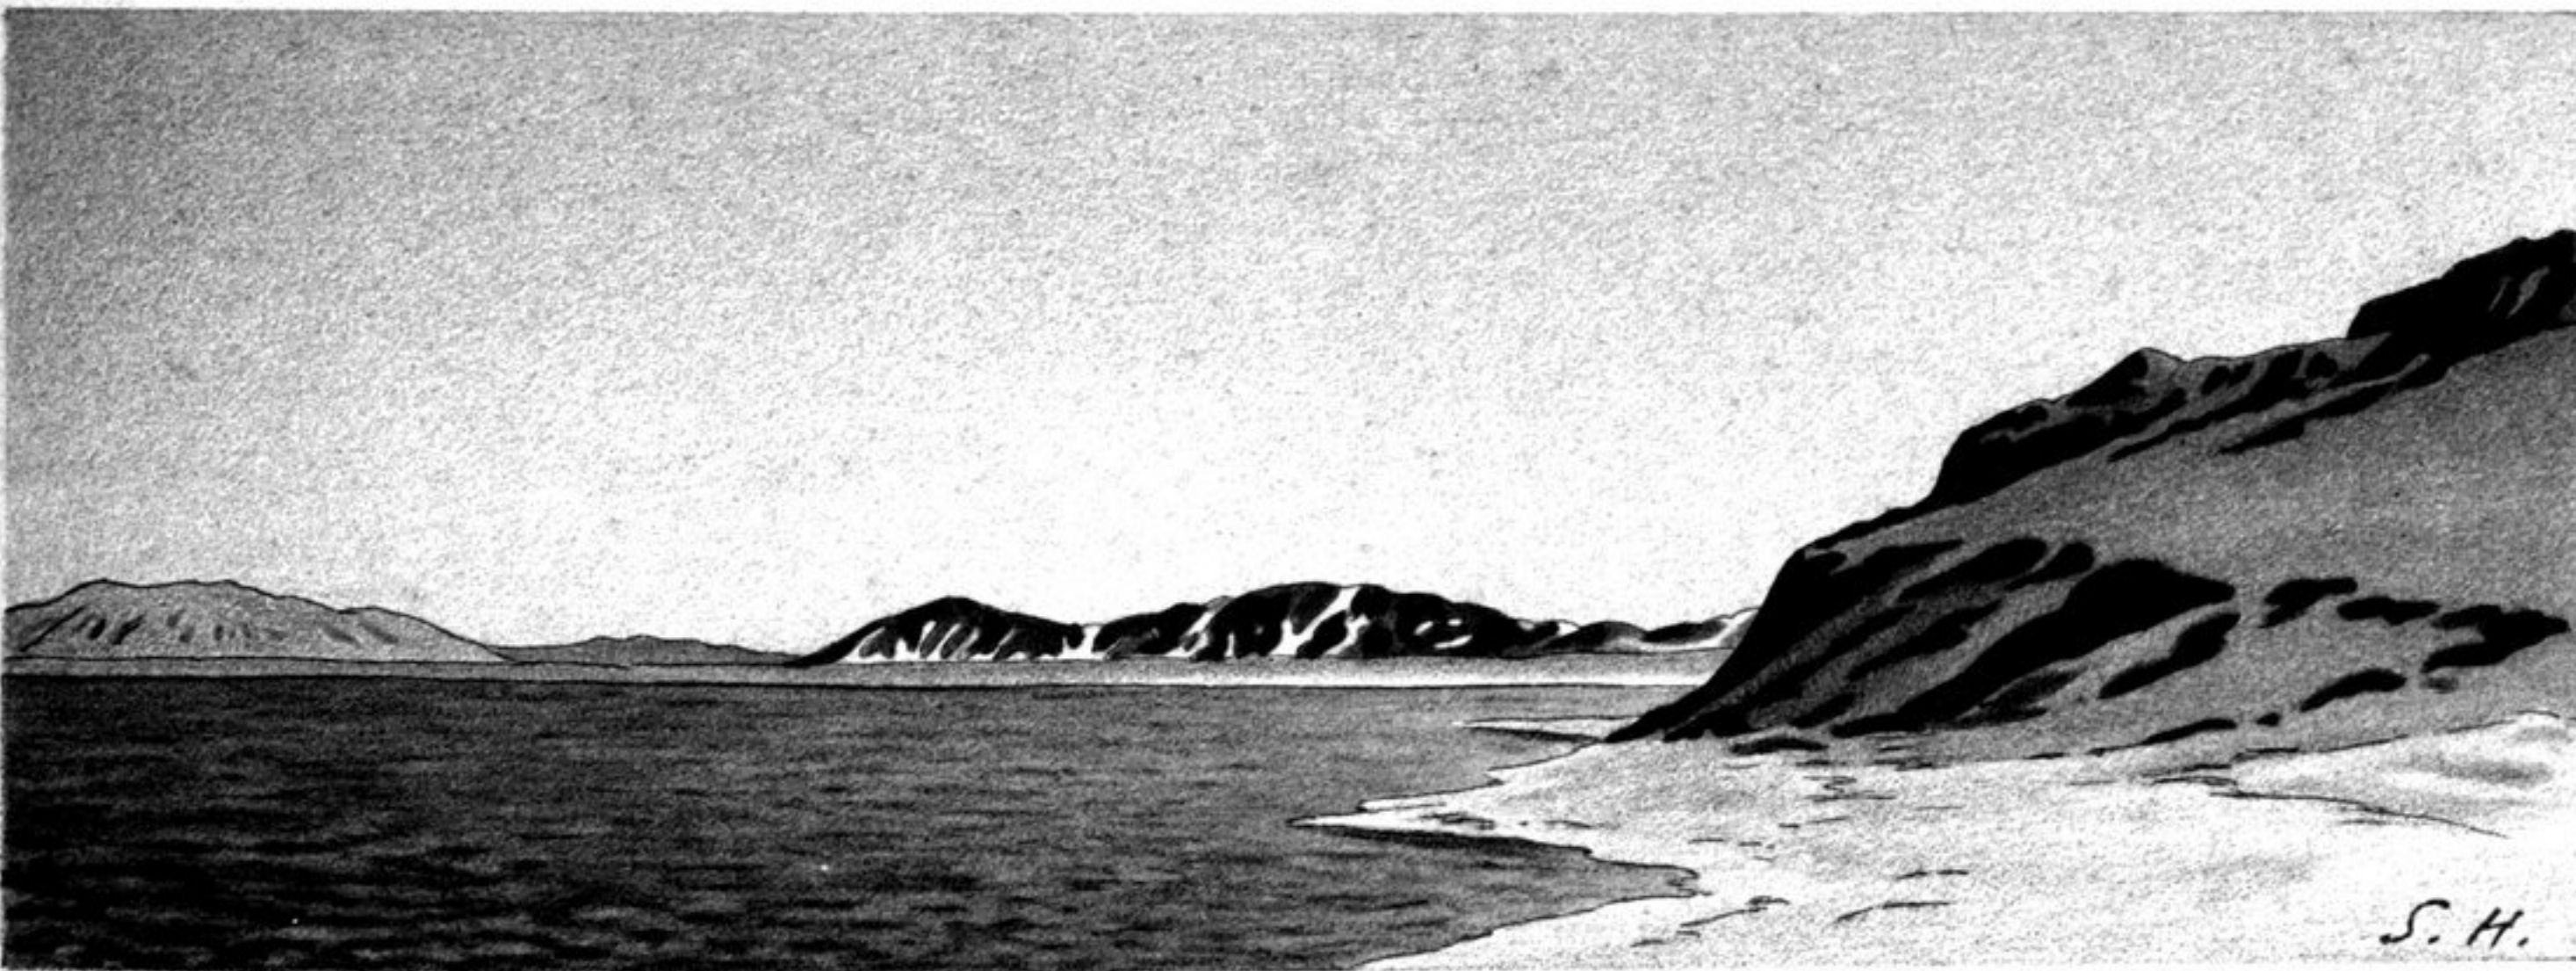

VOLIV

N 24° W

N

THE LEMCHUNG-TSO FROM CAMP 335.

S 46° E

S 35° E

GEN. STAB. LIT. ANST. STHLM.

THE LEMCHUNG-TSO FROM CAMP 335.