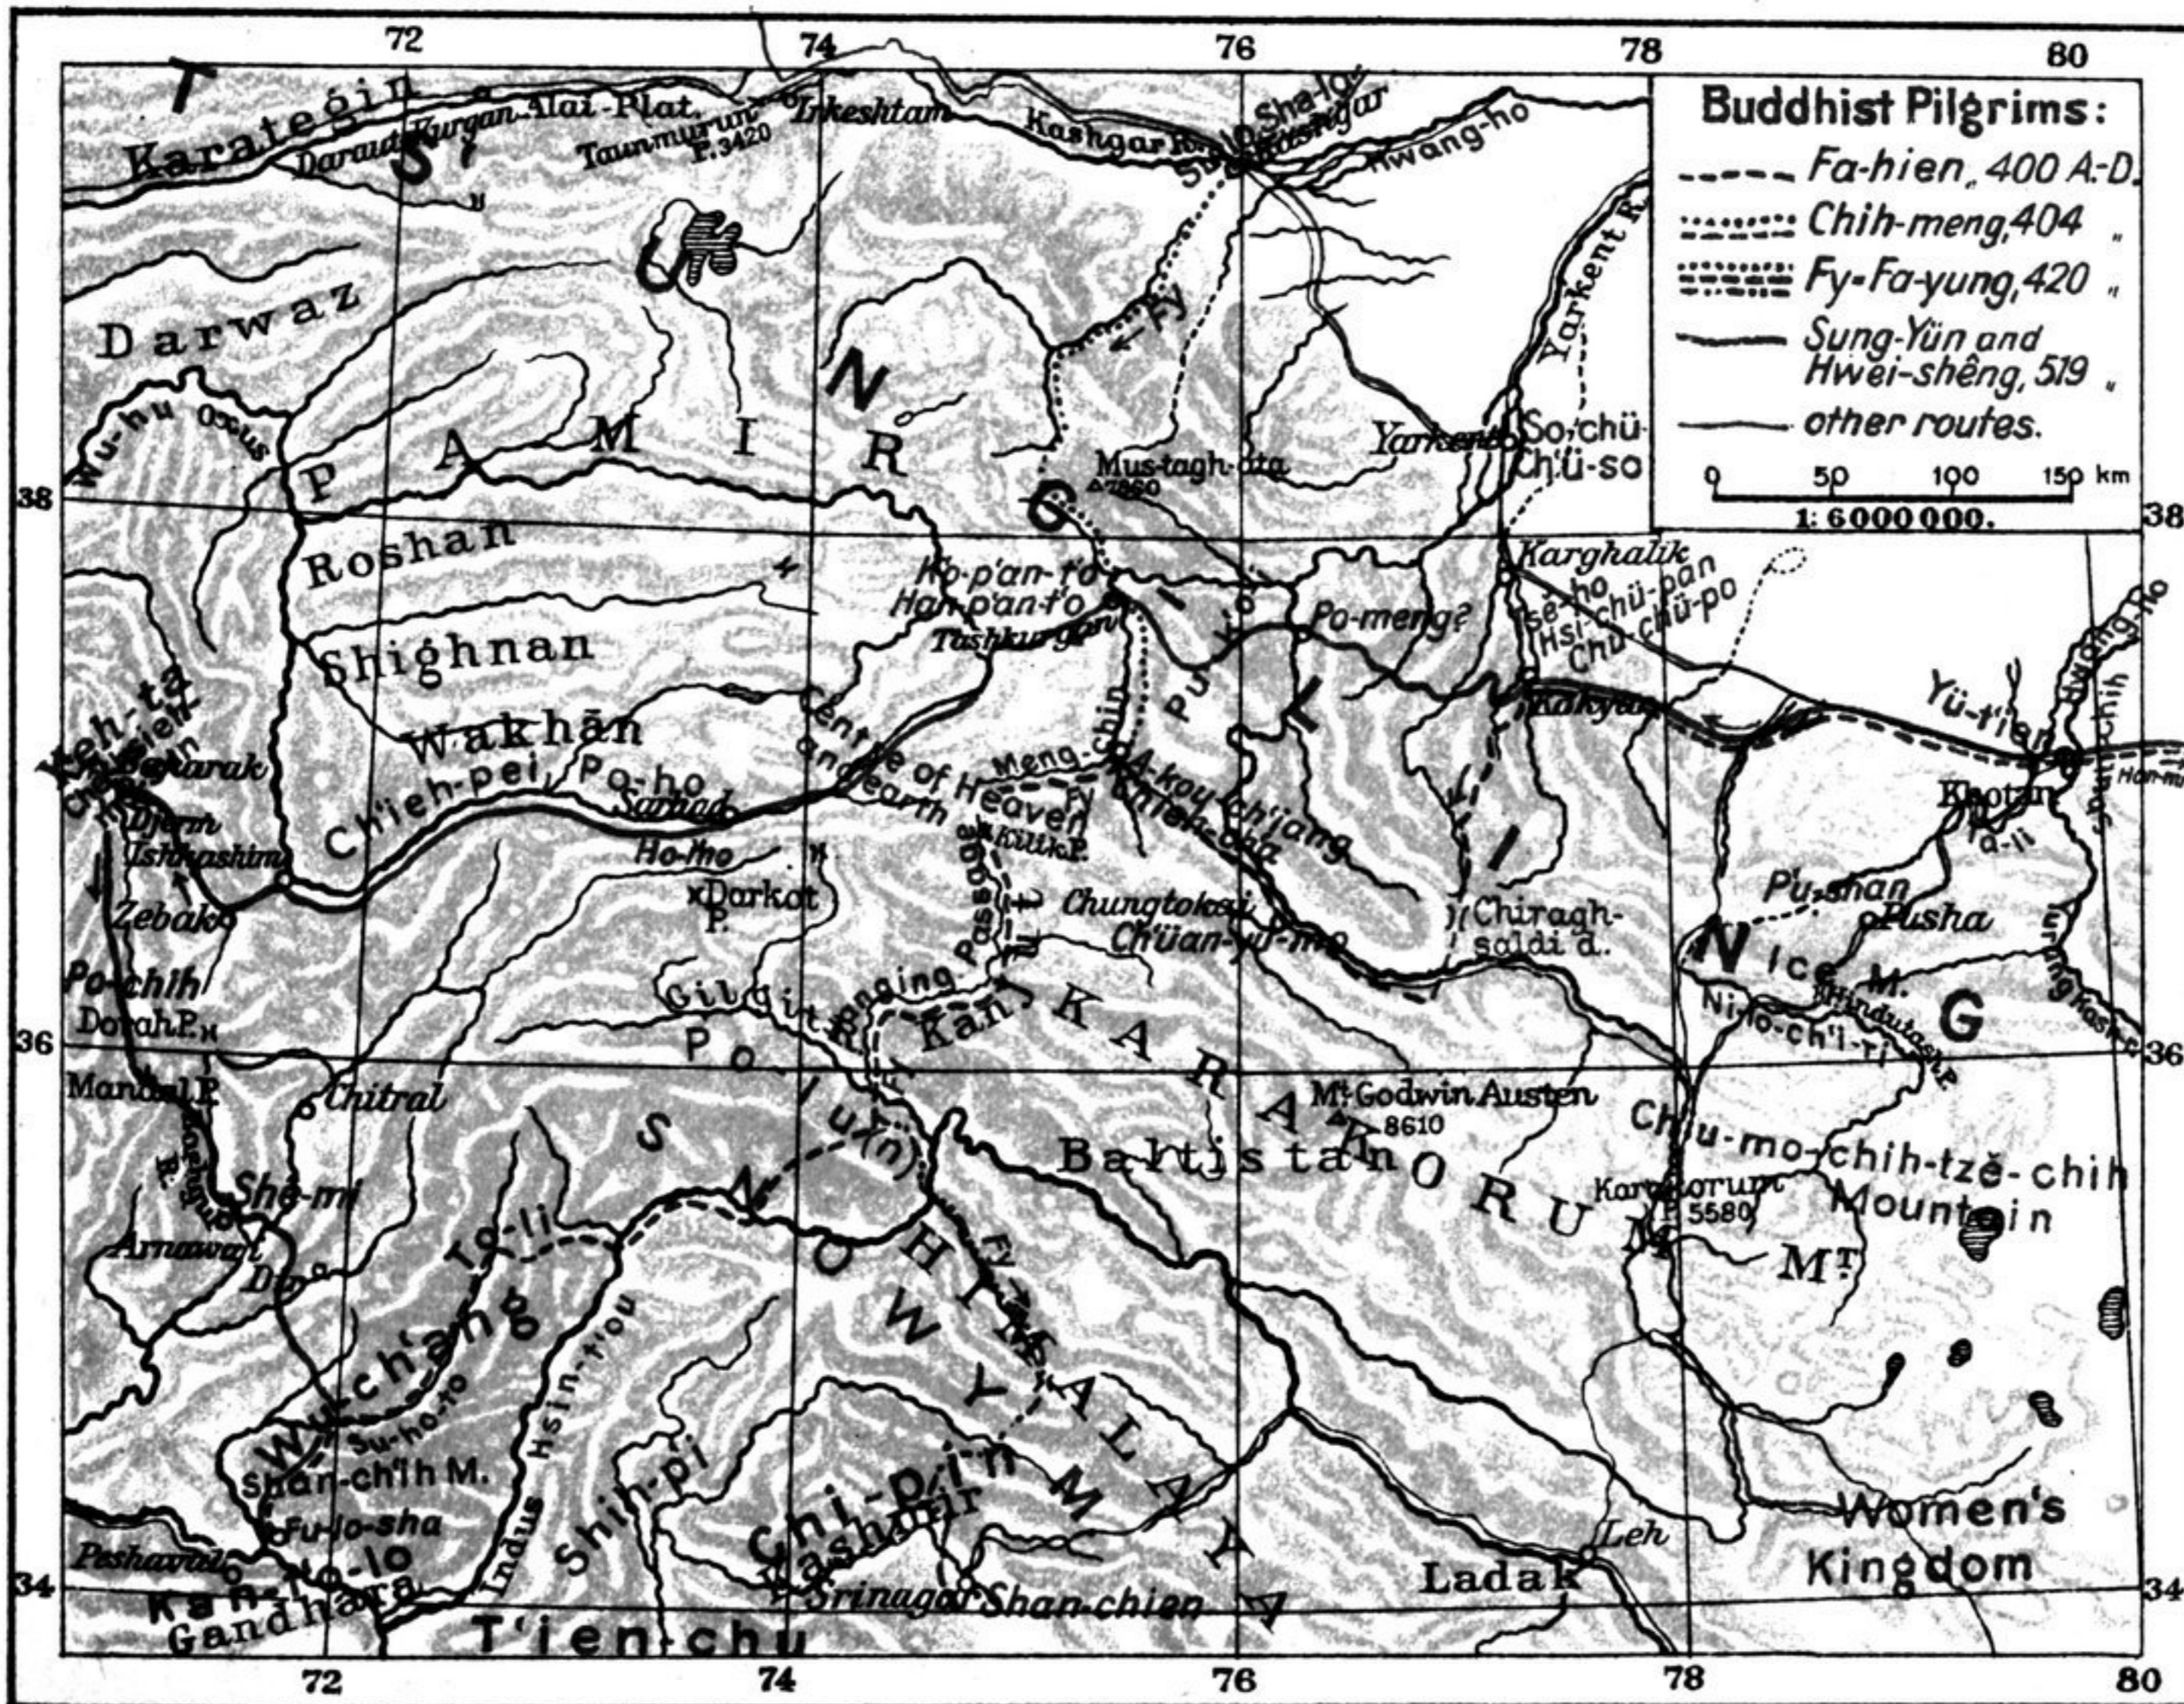

The Tsung-ling during the Han-Dynasty.

The Tsung-ling during the Northern Dynasties, 5 & 6. century A.D.