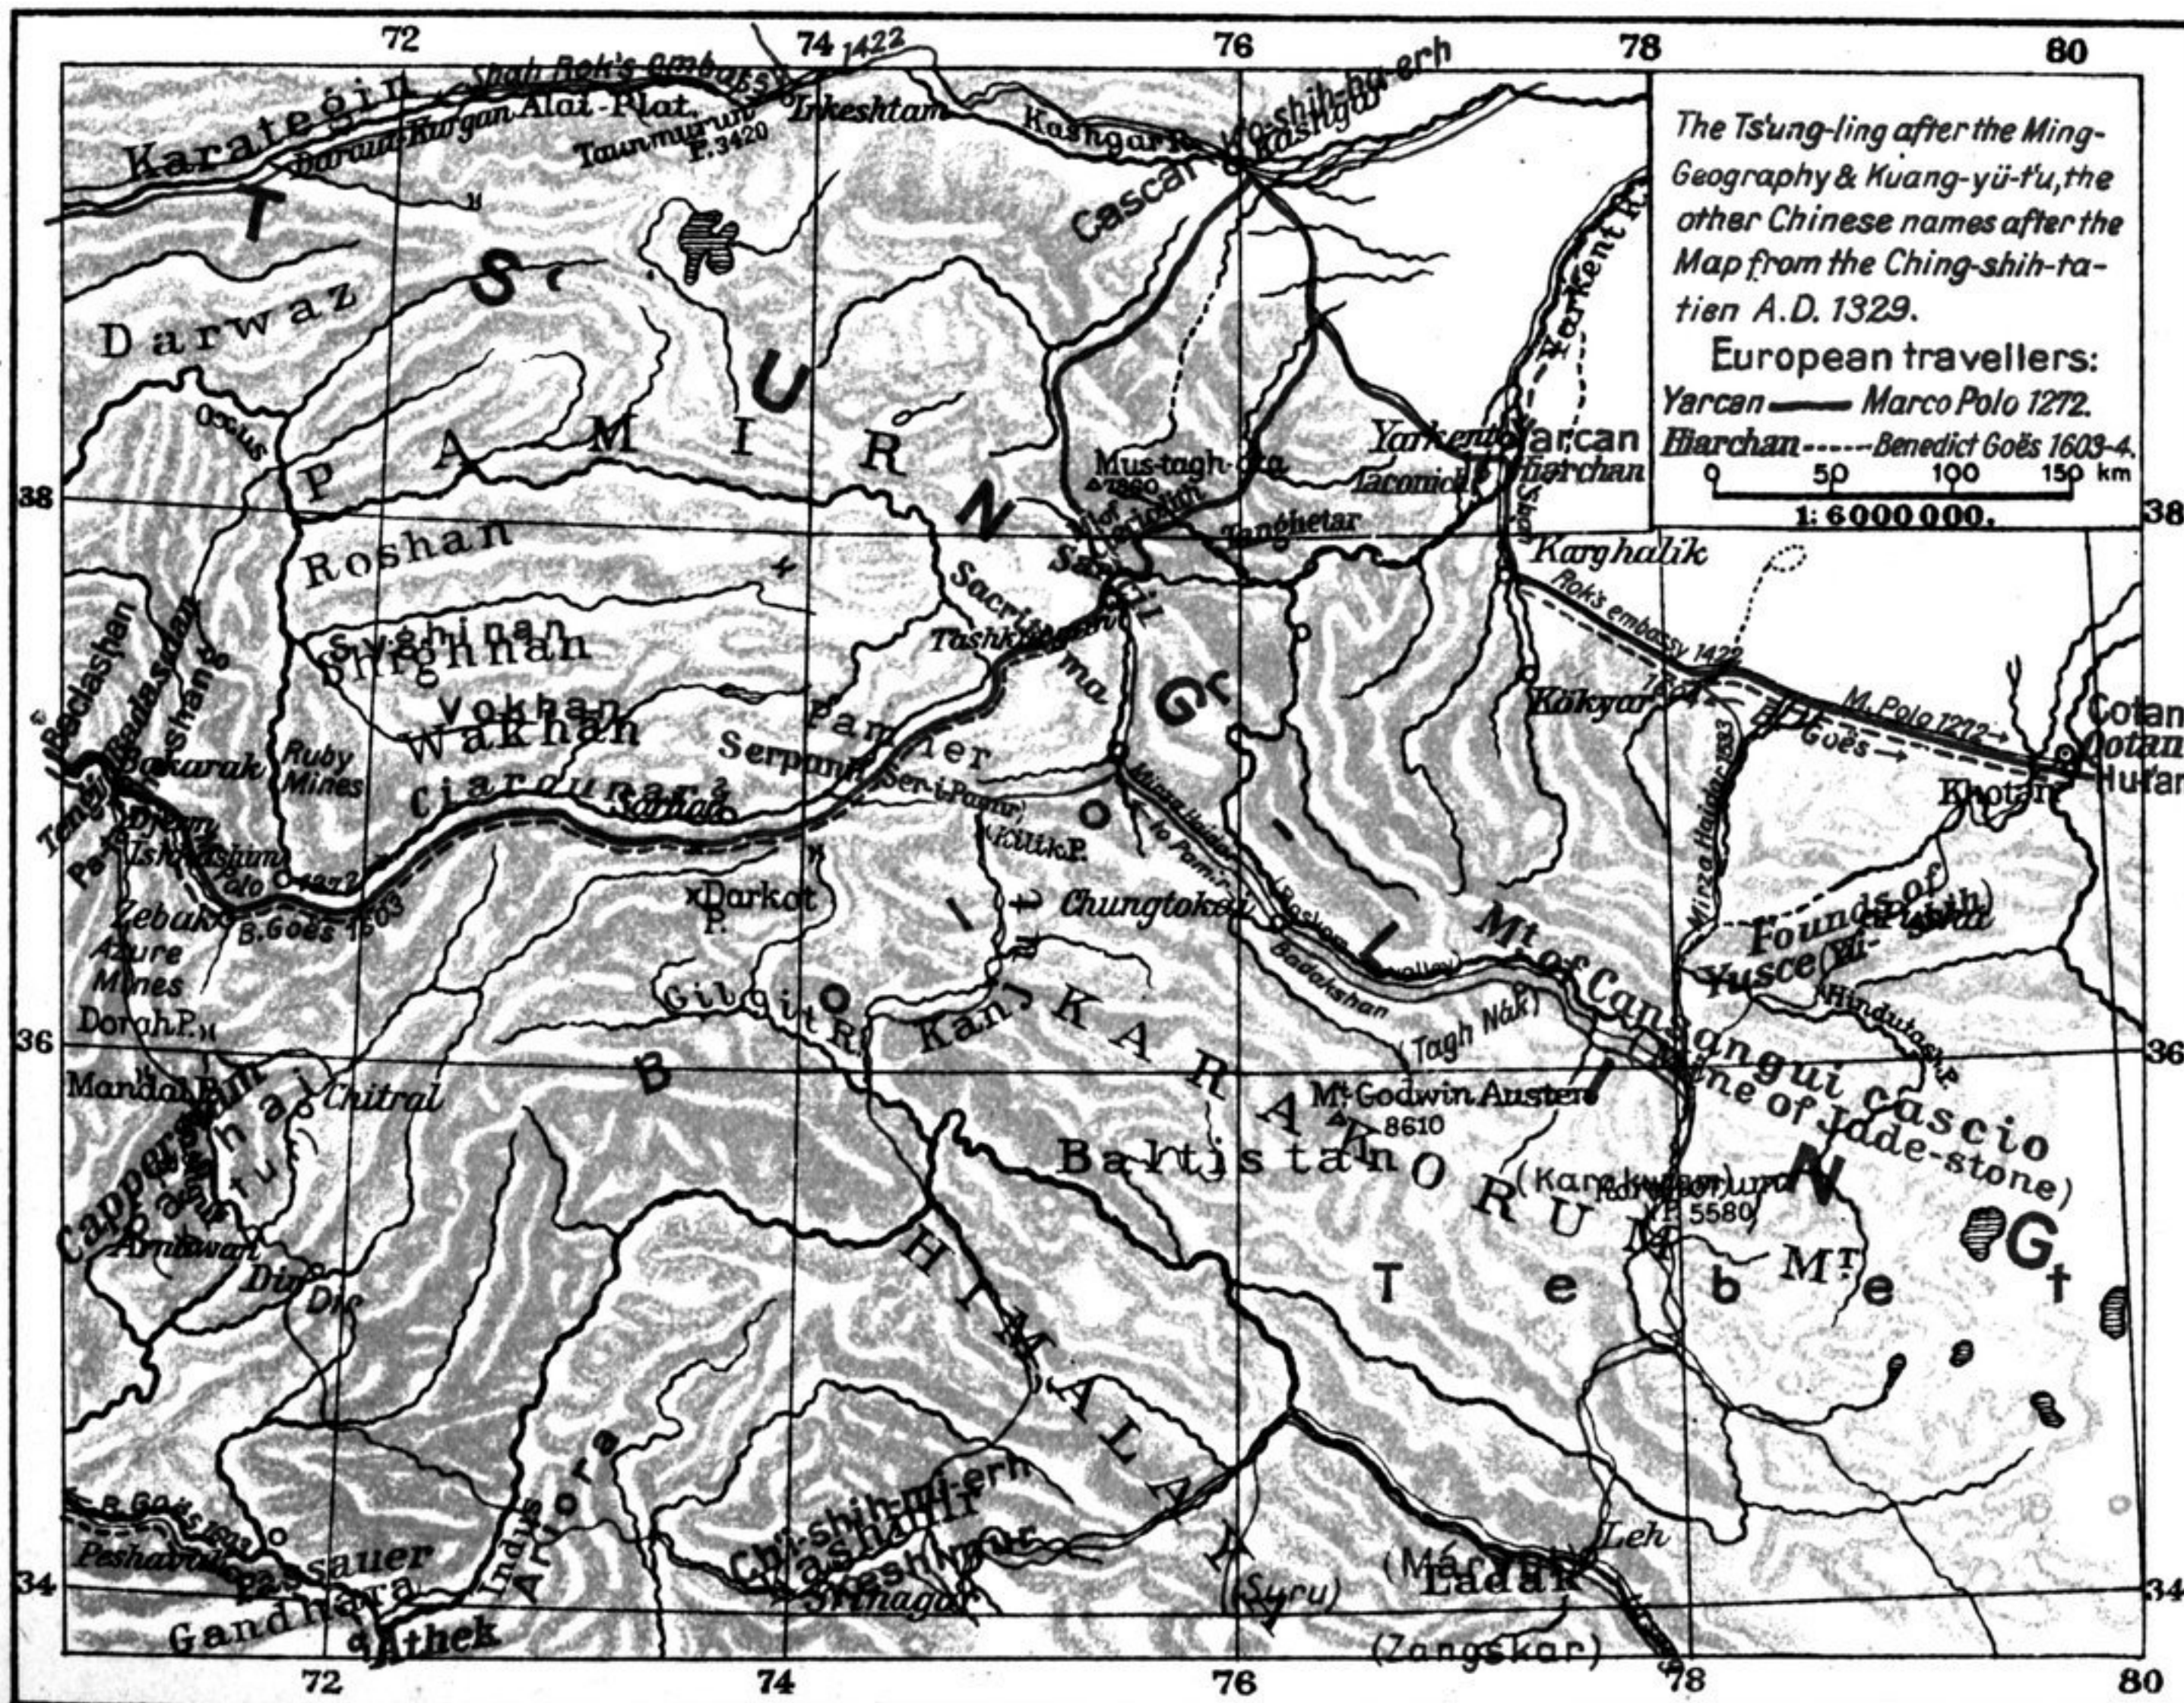

The Tsung-ling during the Tang-Dynasty, 7.88. century A.D.

The Tsung-ling during the Yüan (Mongol) & the Ming Dynasty (13-17. Cent.)