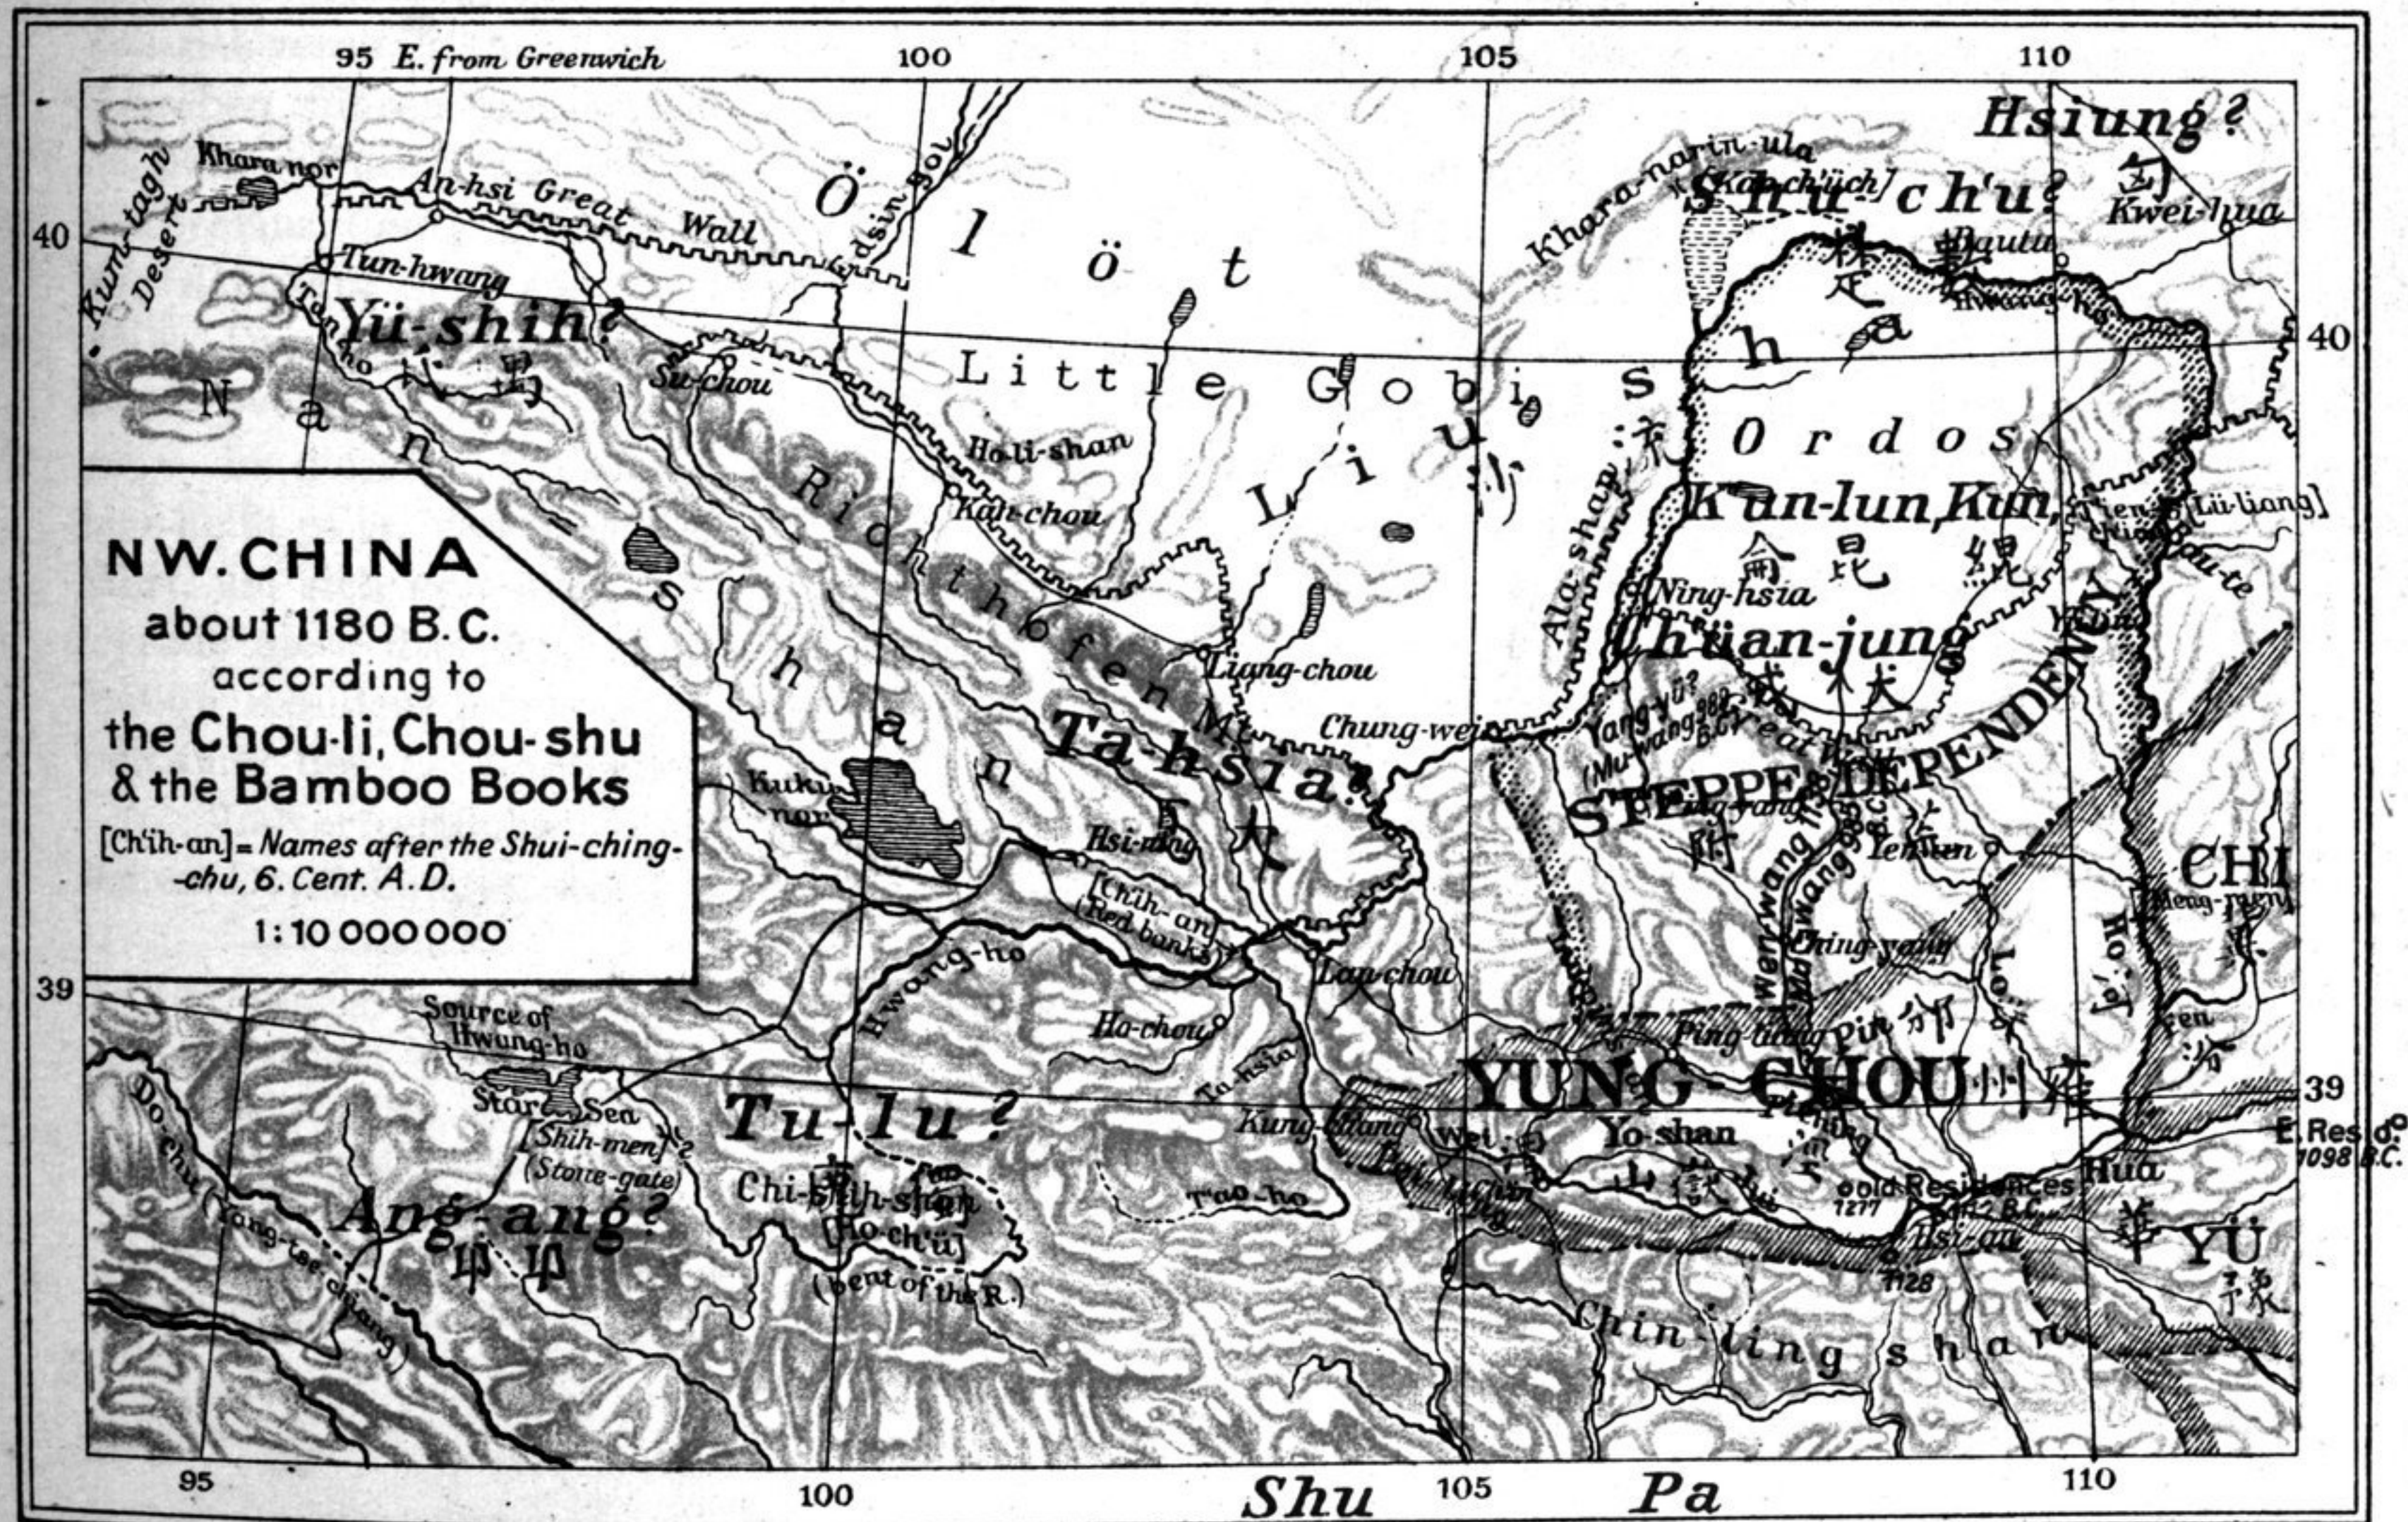

A. Herrmann fec.

gez. W. Schrader, Berlin W. 30

THE KUN-LUN, AN HUNNIC TRIBE IN THE REMOTEST ANTIQUITY.

A. Herrmann fec.

gez. W. Schrader, Berlin W. 30

THE KUN-LUN, AN HUNNIC TRIBE IN THE REMOTEST ANTIQUITY.