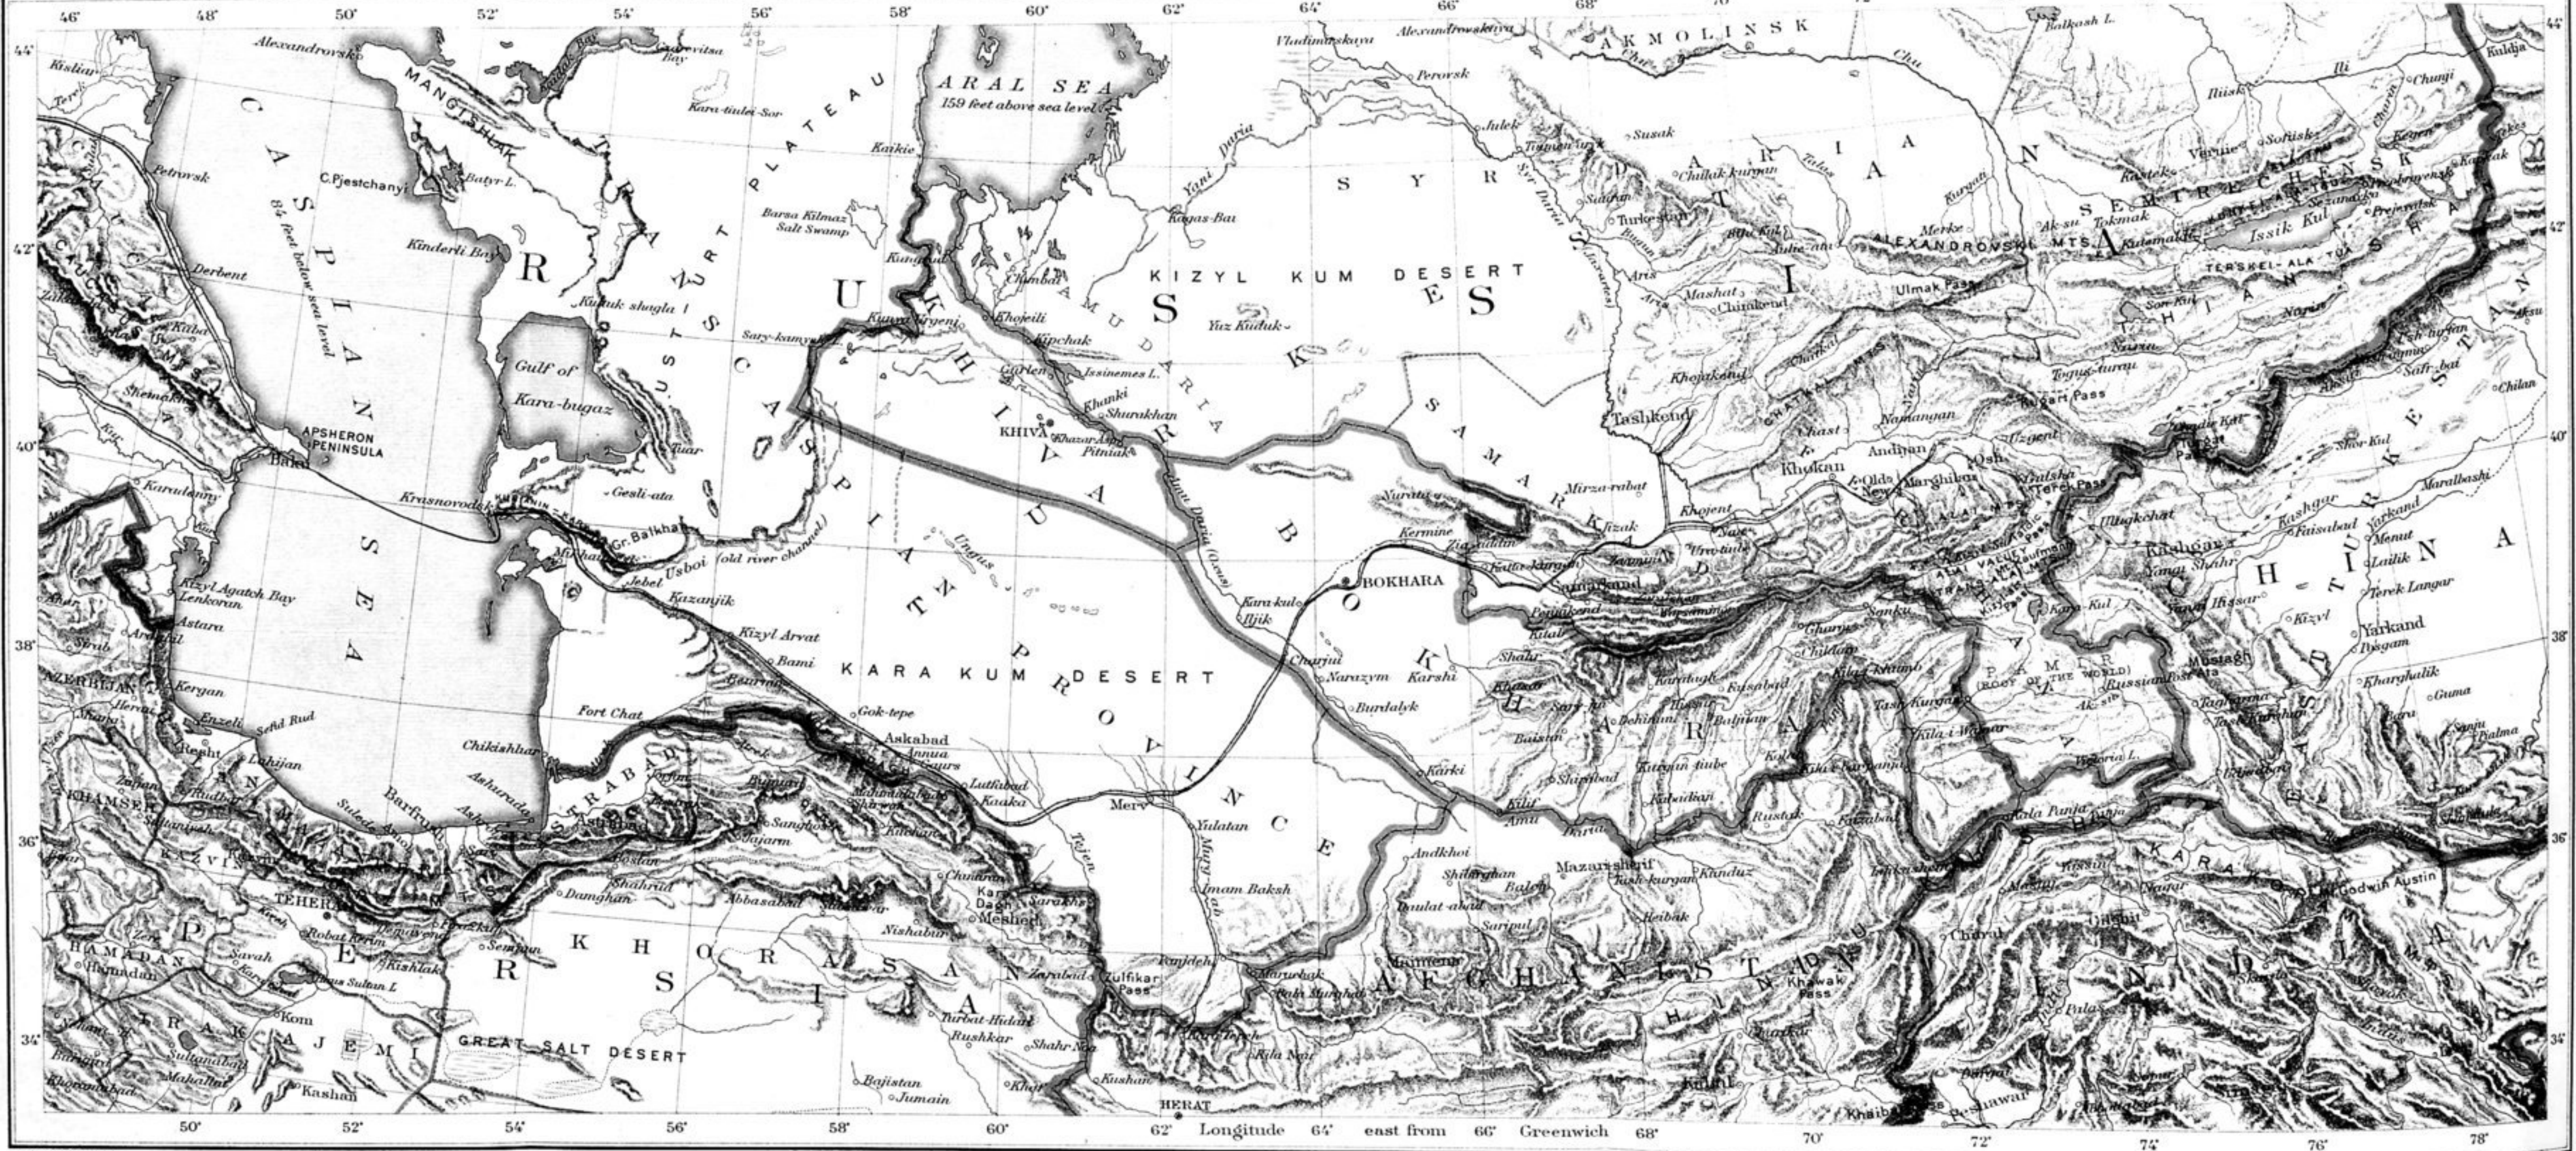

TURKESTAN

MAP OF SOUTHERN TURKESTAN

0 20 40 60 80 100 200 300 400 miles

————— Route of whole party
 - - - - - Davis party
 - . - . - Pumpelly party
 + + + + + Huntington party

AMERICAN CO. LTD. N.Y.C.