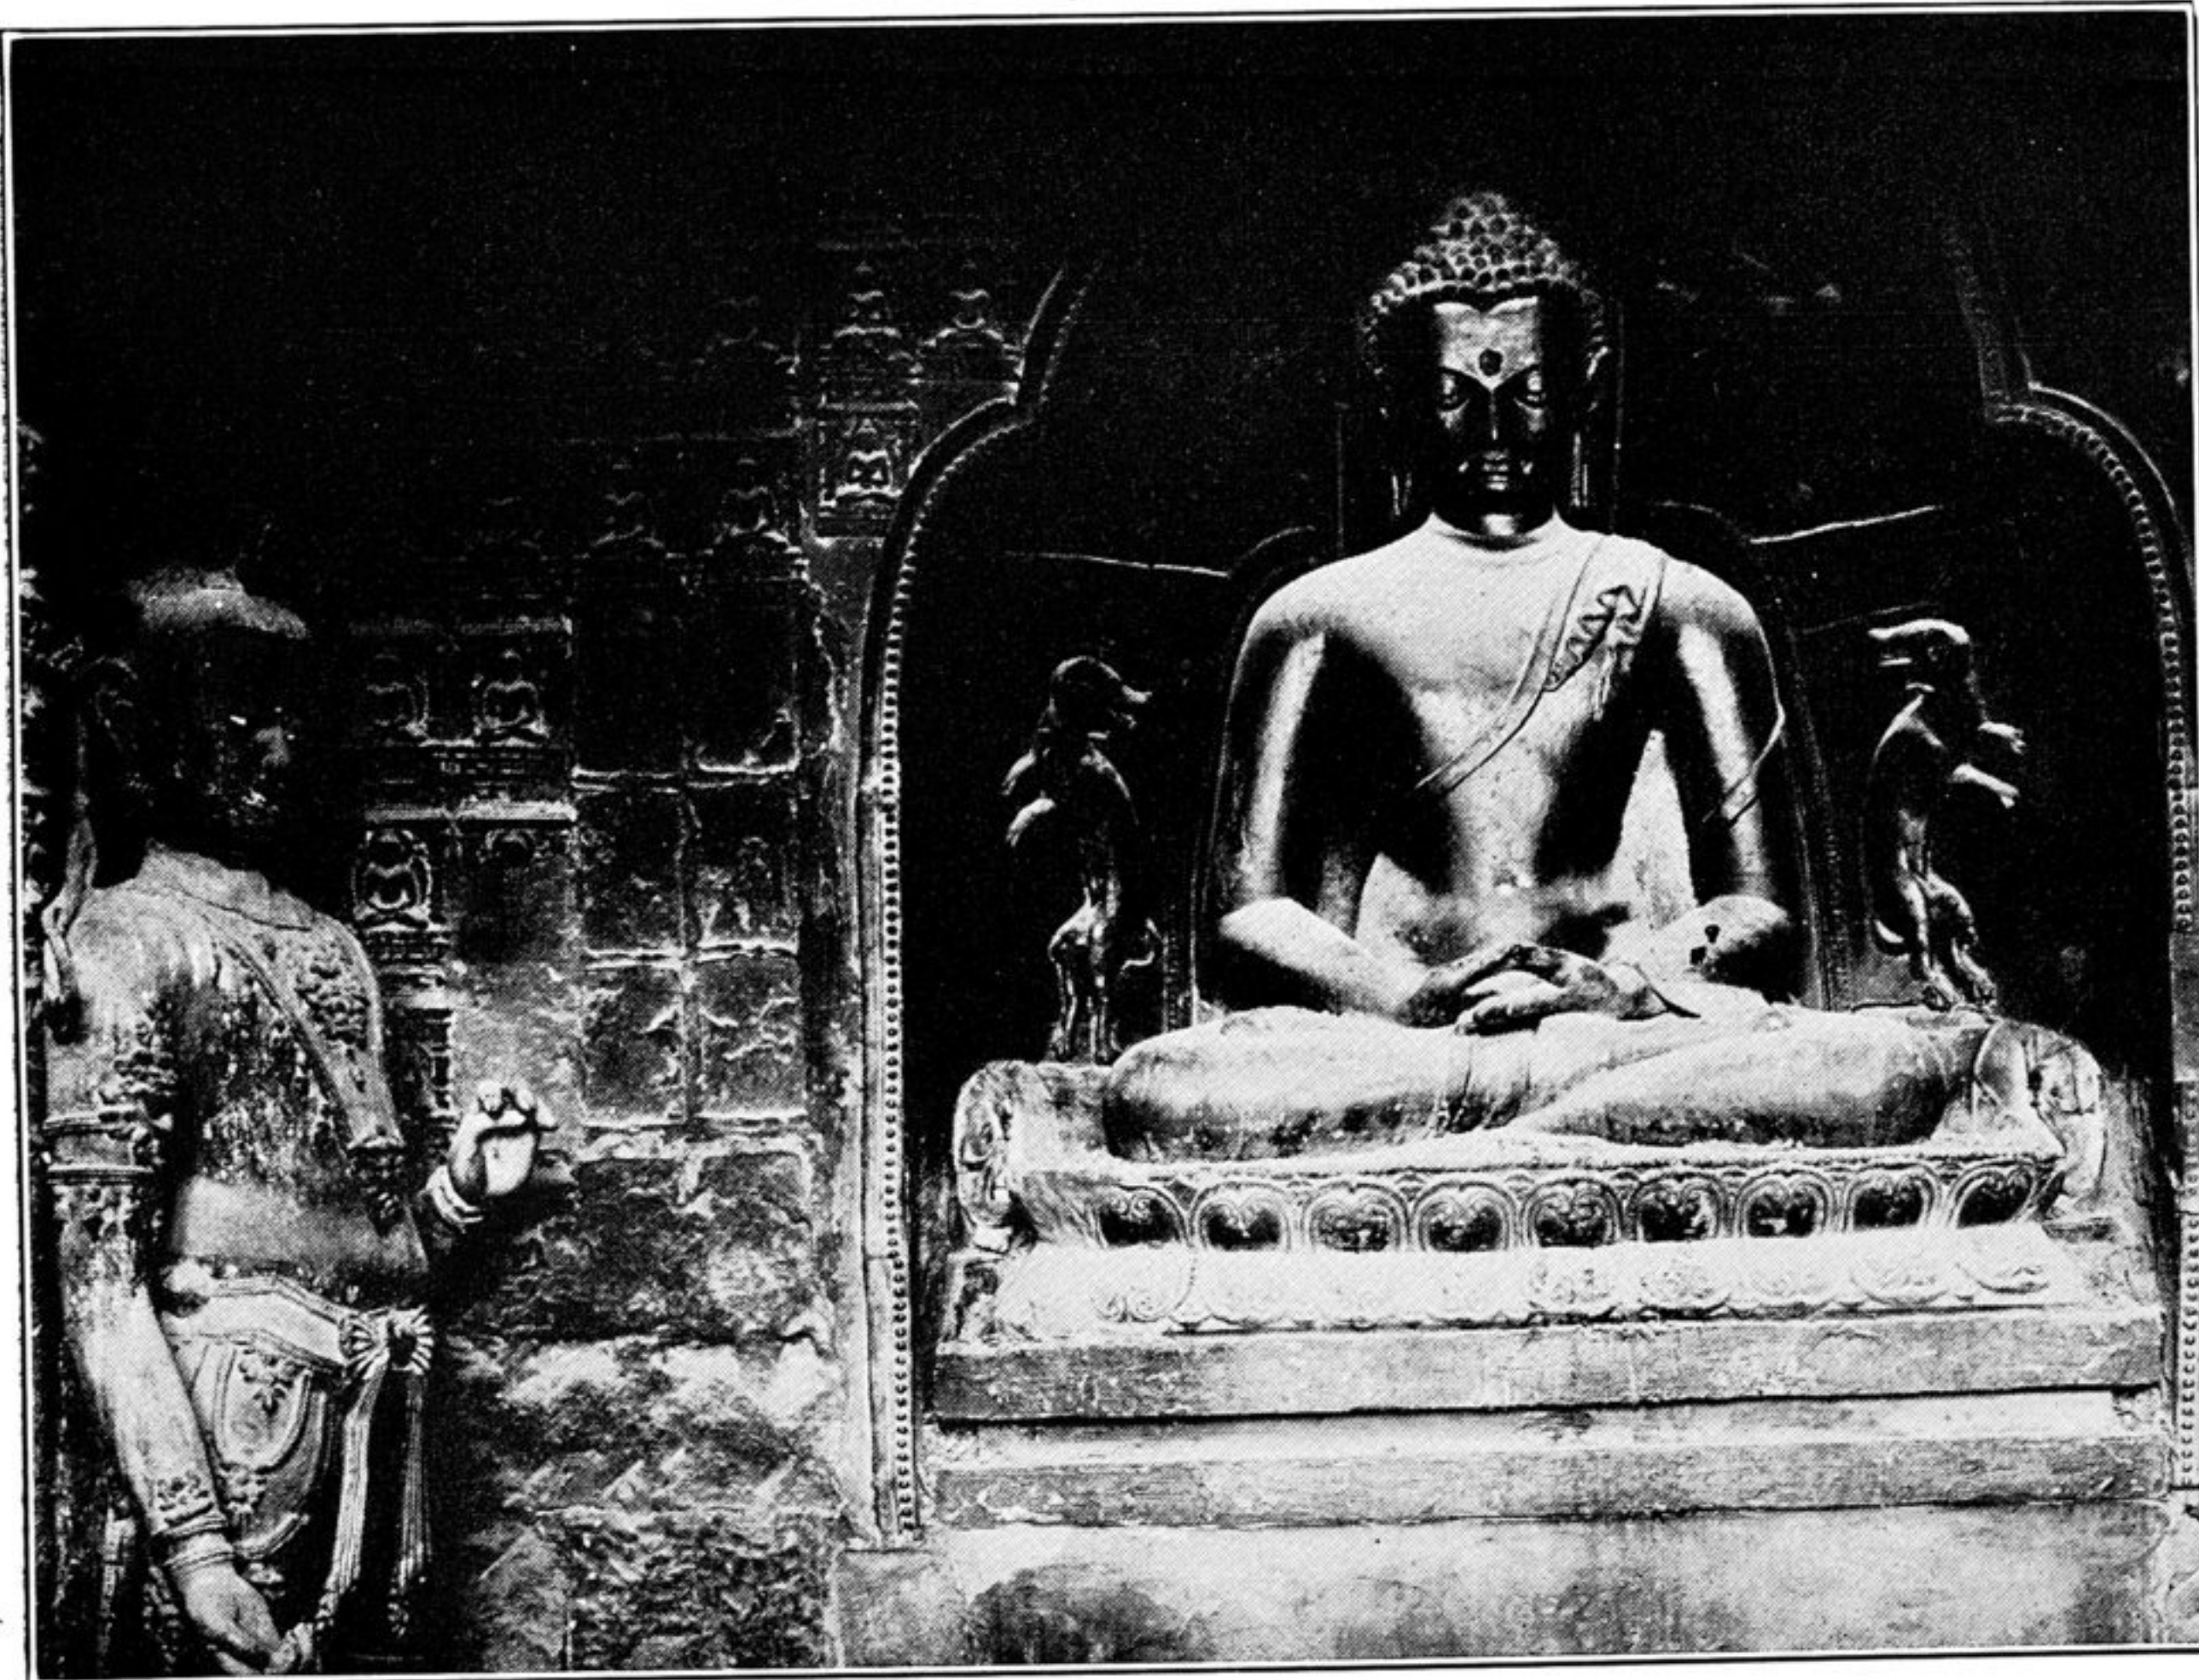

114. RUINED STUPA BUILT ABOVE N.W. CORNER OF CIRCUMVALLATION, KHARA-KHOTO.

115. STUCCO IMAGES OF BUDDHA AND BODHISATTVA IN CAVE-SHRINE, MA-TI-SSÜ.