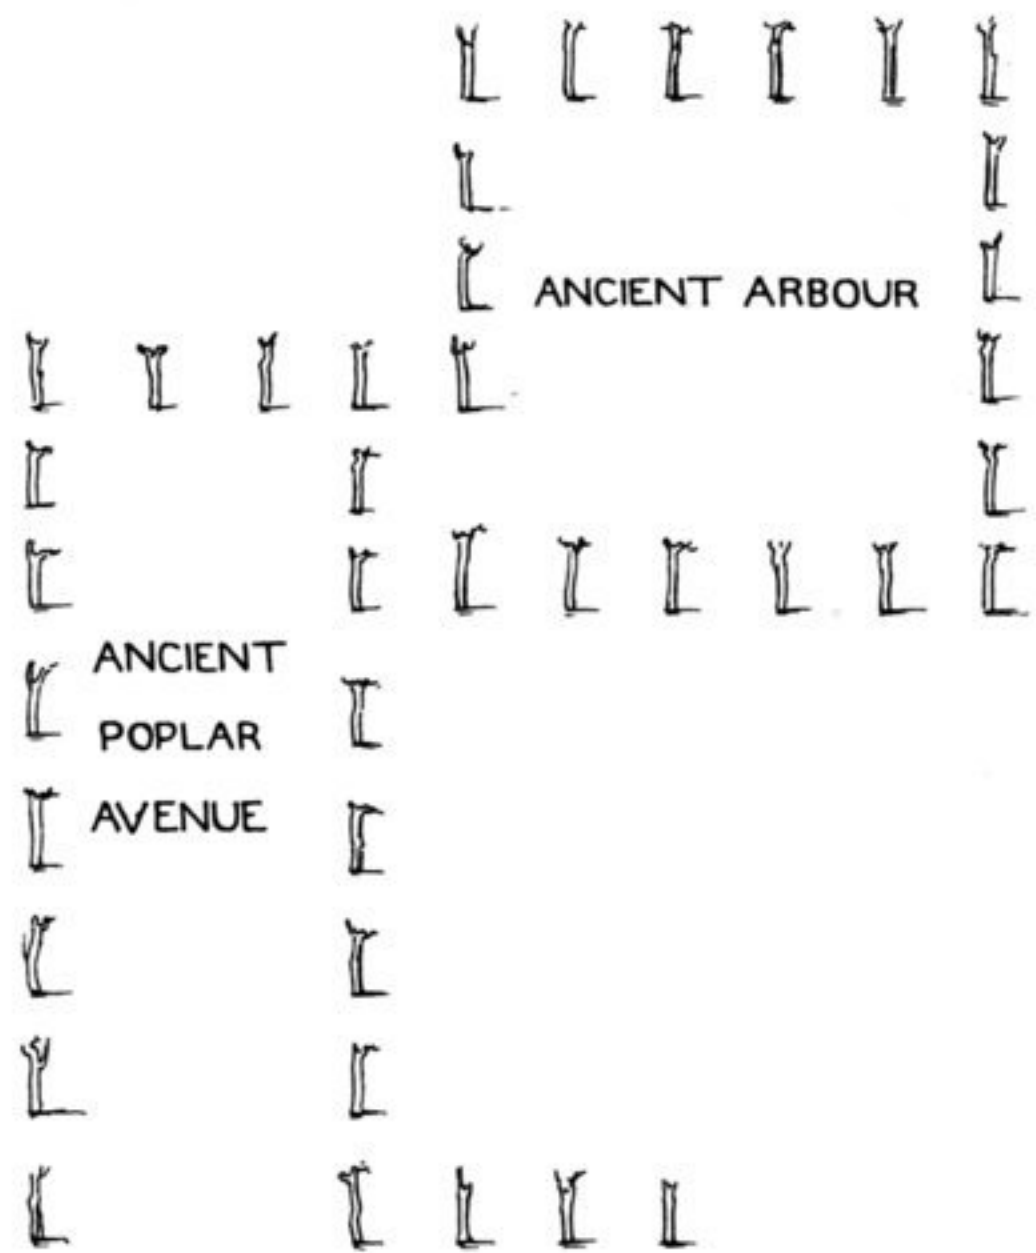

PLAN OF RUINED DWELLING N.IV, ANCIENT SITE BEYOND NIYA RIVER.

- Wall of timber and plaster.....
- ditto ruined.....
- Rush wall.....
- ditto ruined.....
- Fence.....
- ditto ruined.....
- Raised platform (fireplace).....
- Timber debris.....
- Ancient poplar tree.....
- ditto fruit tree.....