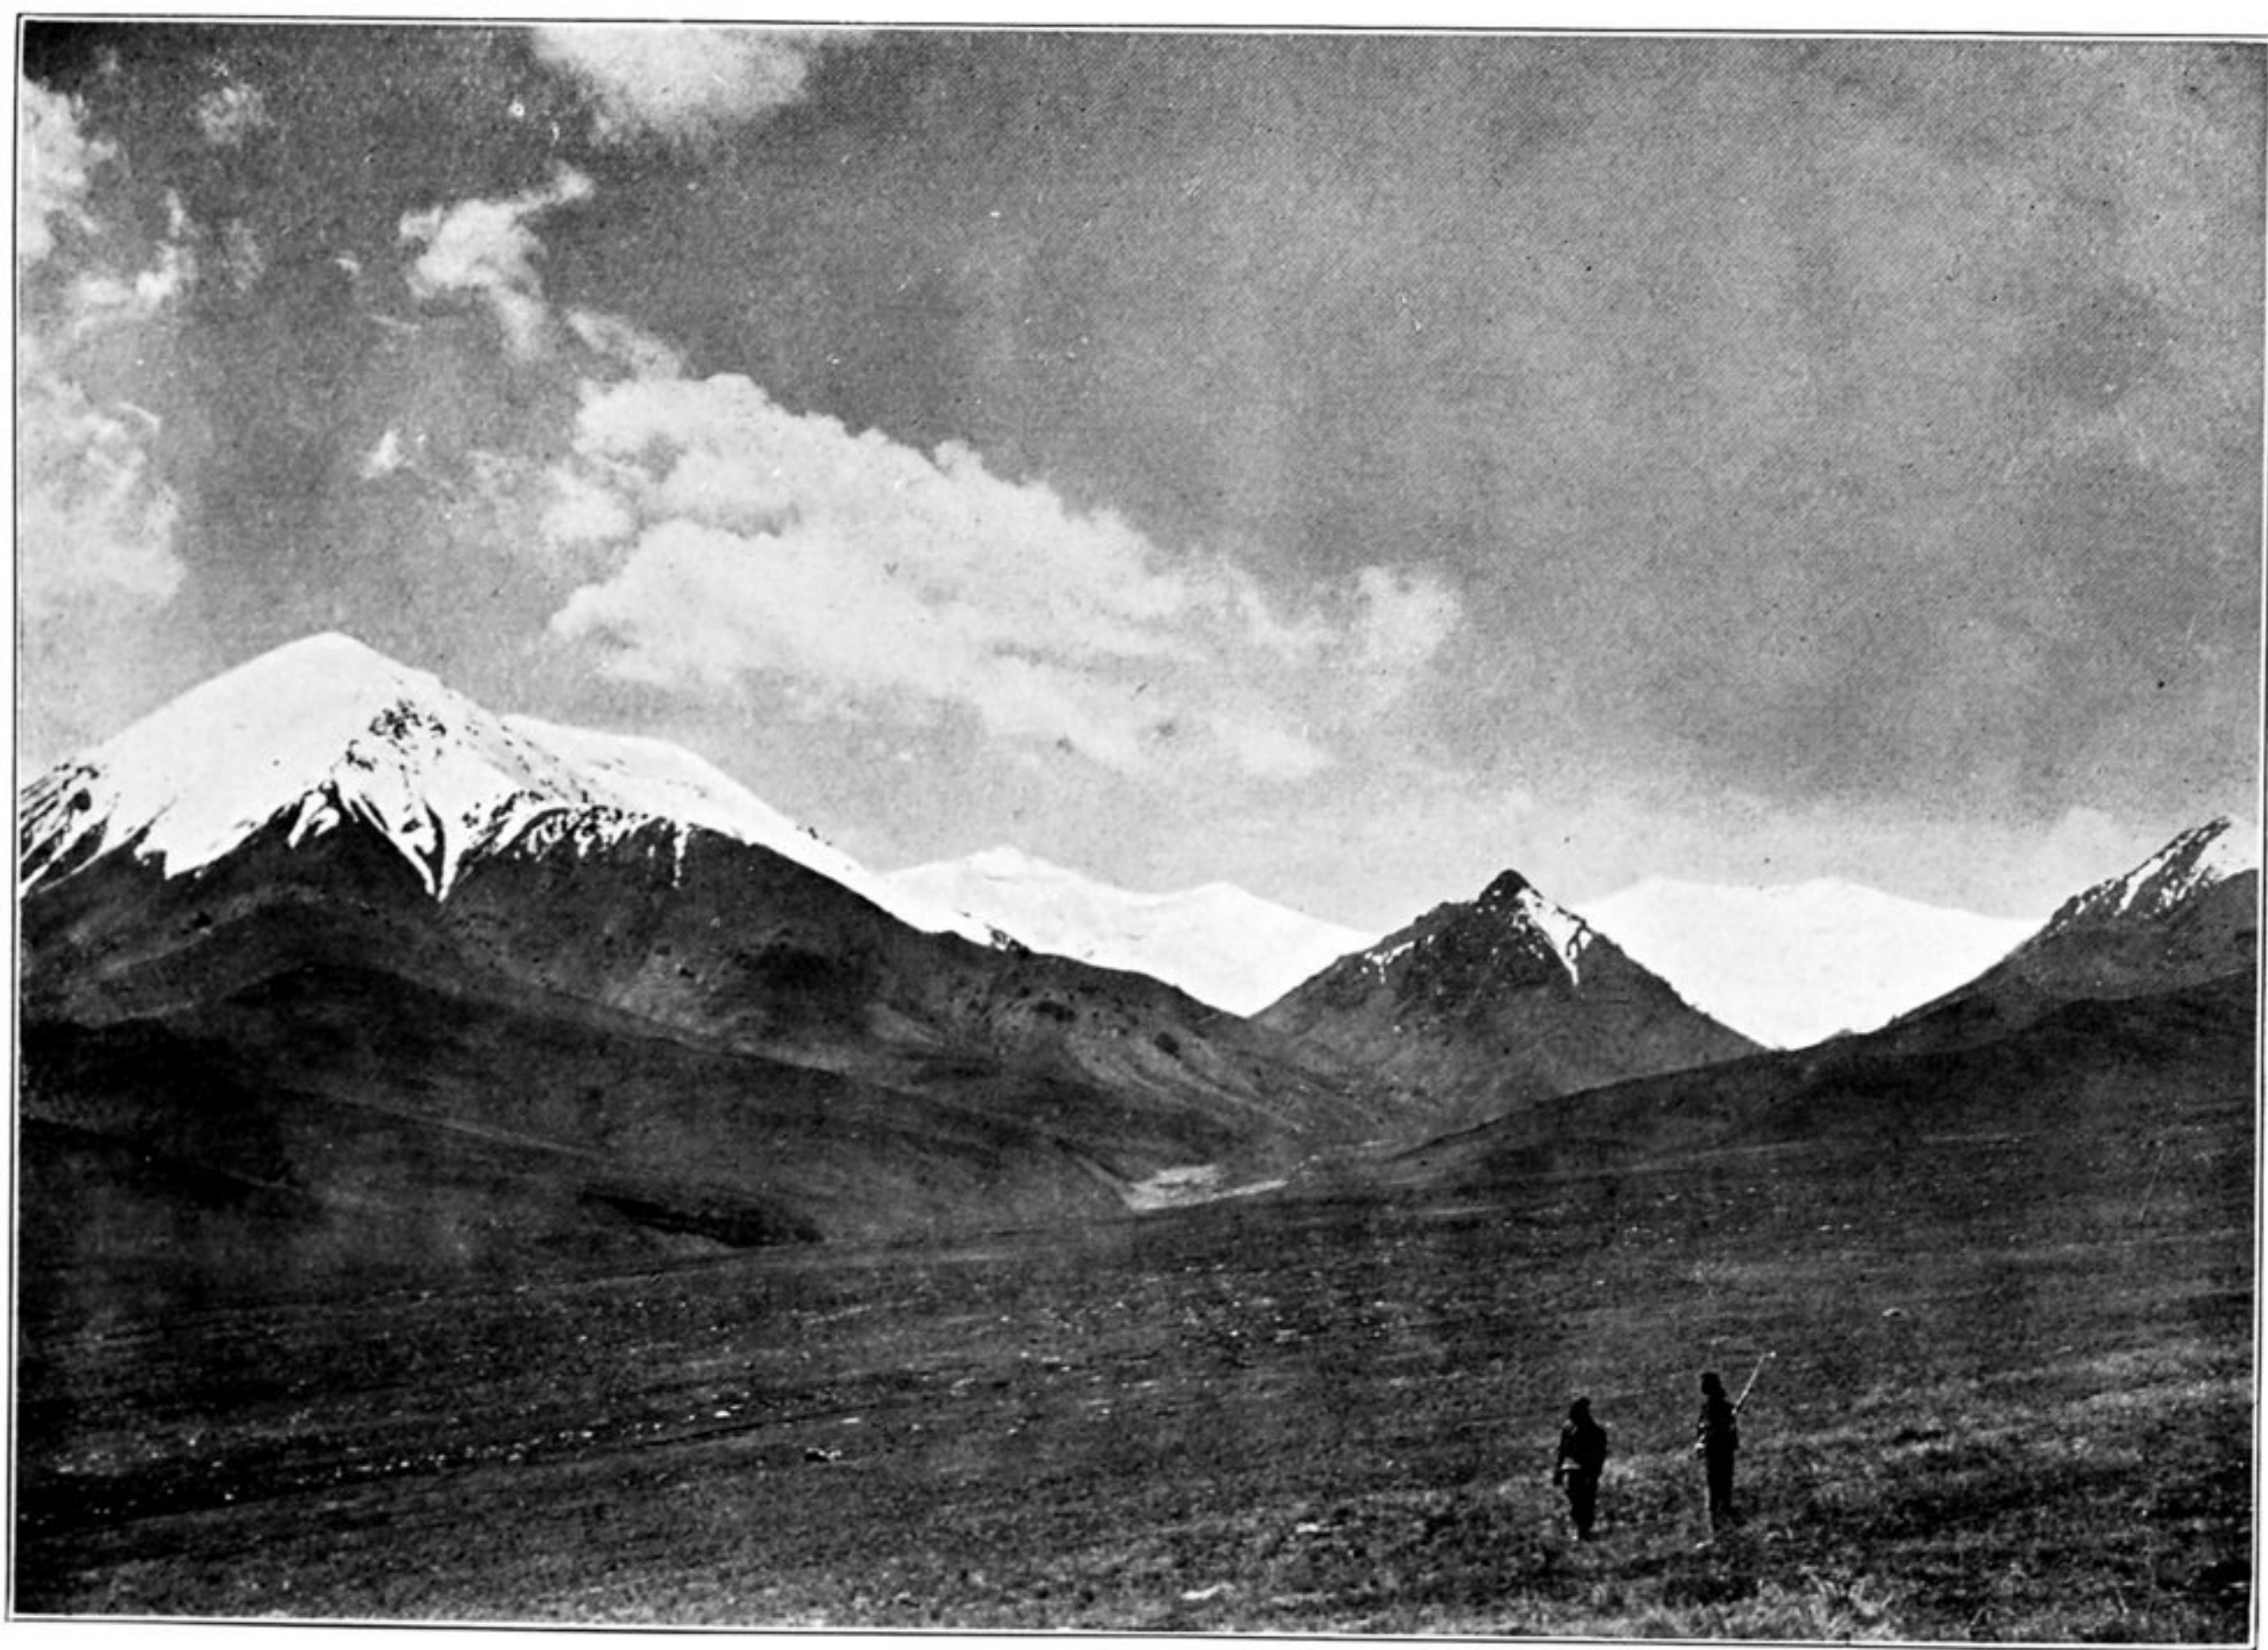

235. VIEW TO SOUTH-WEST FROM RIDGE ABOVE TA-PEN-KO, *CIRC.* 14,000 FEET HIGH, SHOWING PORTION OF TO-LAI-SHAN.

236. VIEW TO S.E. FROM CHU-LUNG-KUAN PASS, SHOWING PORTION OF TO-LAI-SHAN RANGE.