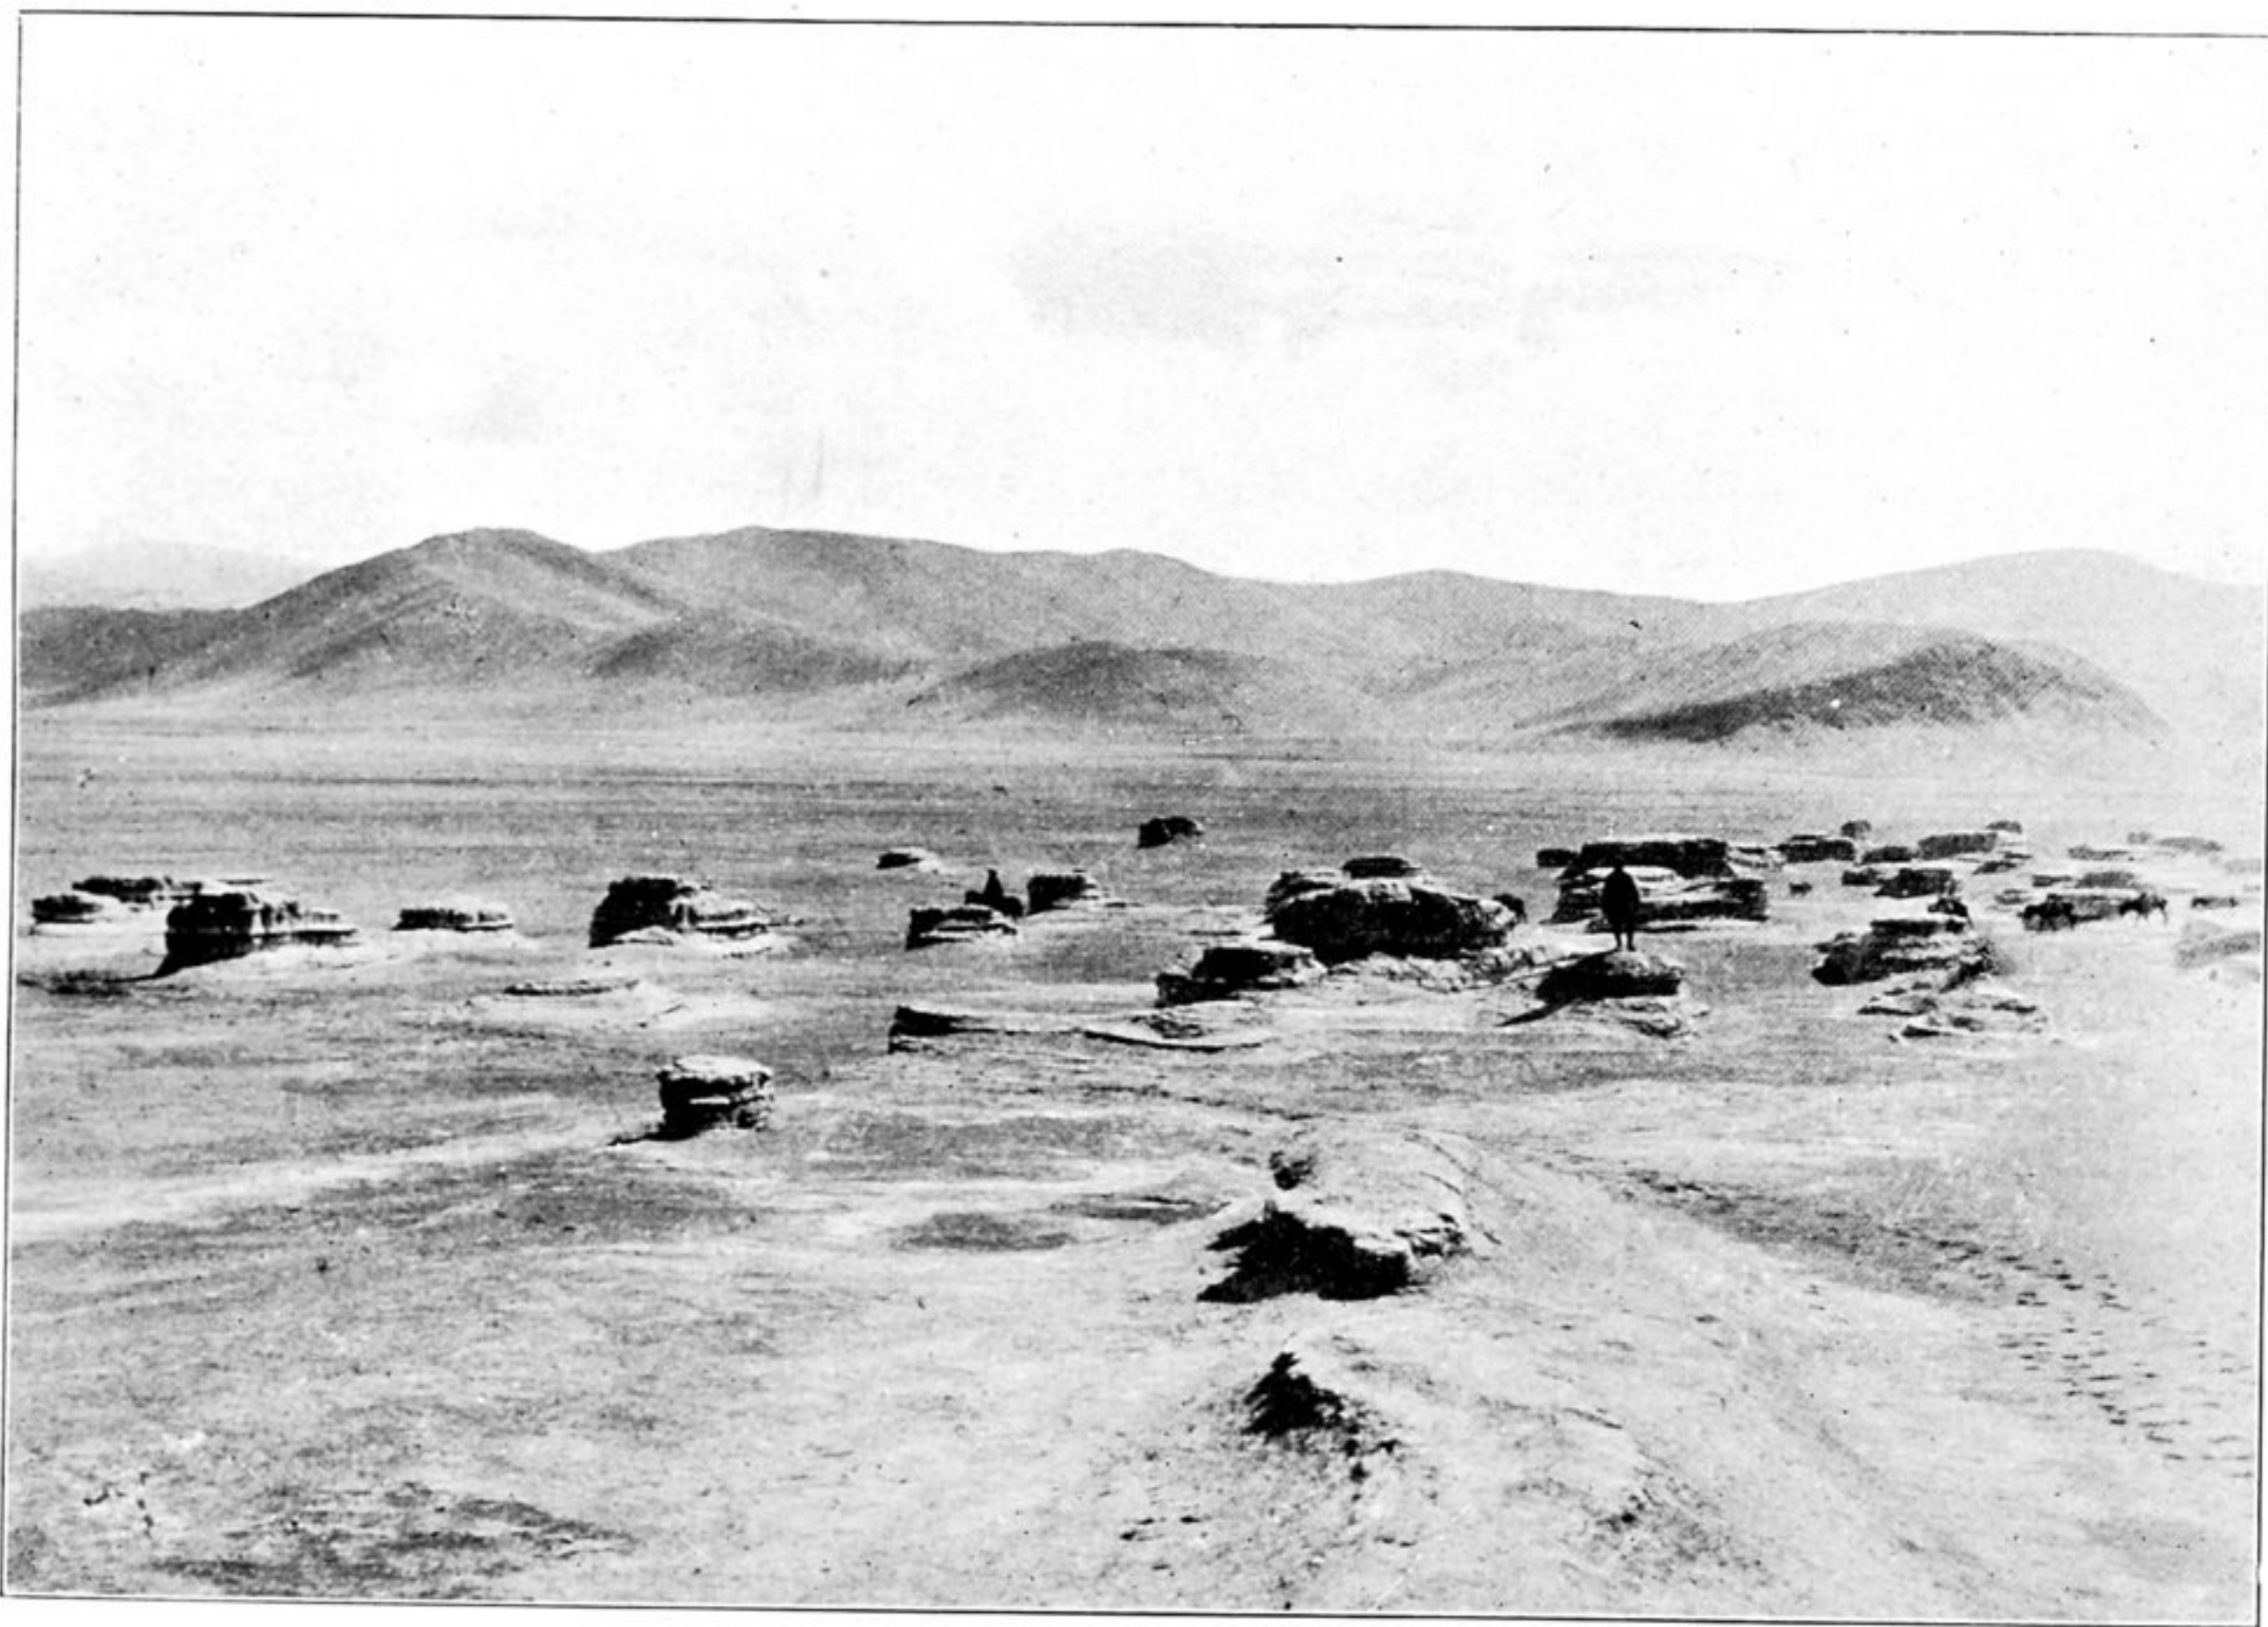

332. VIEW ACROSS SOUTH-WEST END OF LAKE LIGHTEN.
Elevation of lake *circ.* 16,000 feet above the sea.

333. 'WITNESSES' IN WIND-ERODED DRY LAKE BED NEAR CAMP OF SEPTEMBER 16TH, 1908.
Aziz standing on a witness, Ibrahim Beg riding behind another. Elevation *circ.* 15,300 feet above the sea.