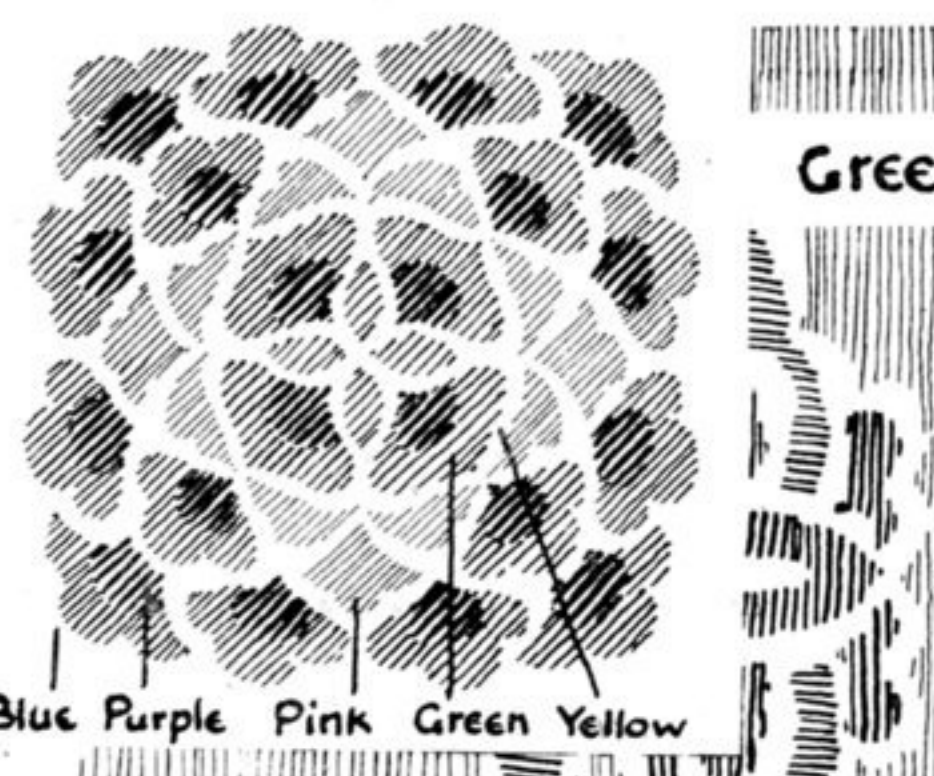

Bal. 007. c.

Ch. 00360.

Ch. 00358.

*Shaded portion, blue; white, buff-coloured ground.*

Green Pink Dk.Green

DRAWINGS, SHOWING PATTERNS OF PRINTED SILK FABRICS, MAINLY FROM 'THOUSAND BUDDHAS', TUN-HUANG.

(See Chap. XXIV. sec. i, ii; Chap. XXV. sec. ii.)

SCALE 1/1