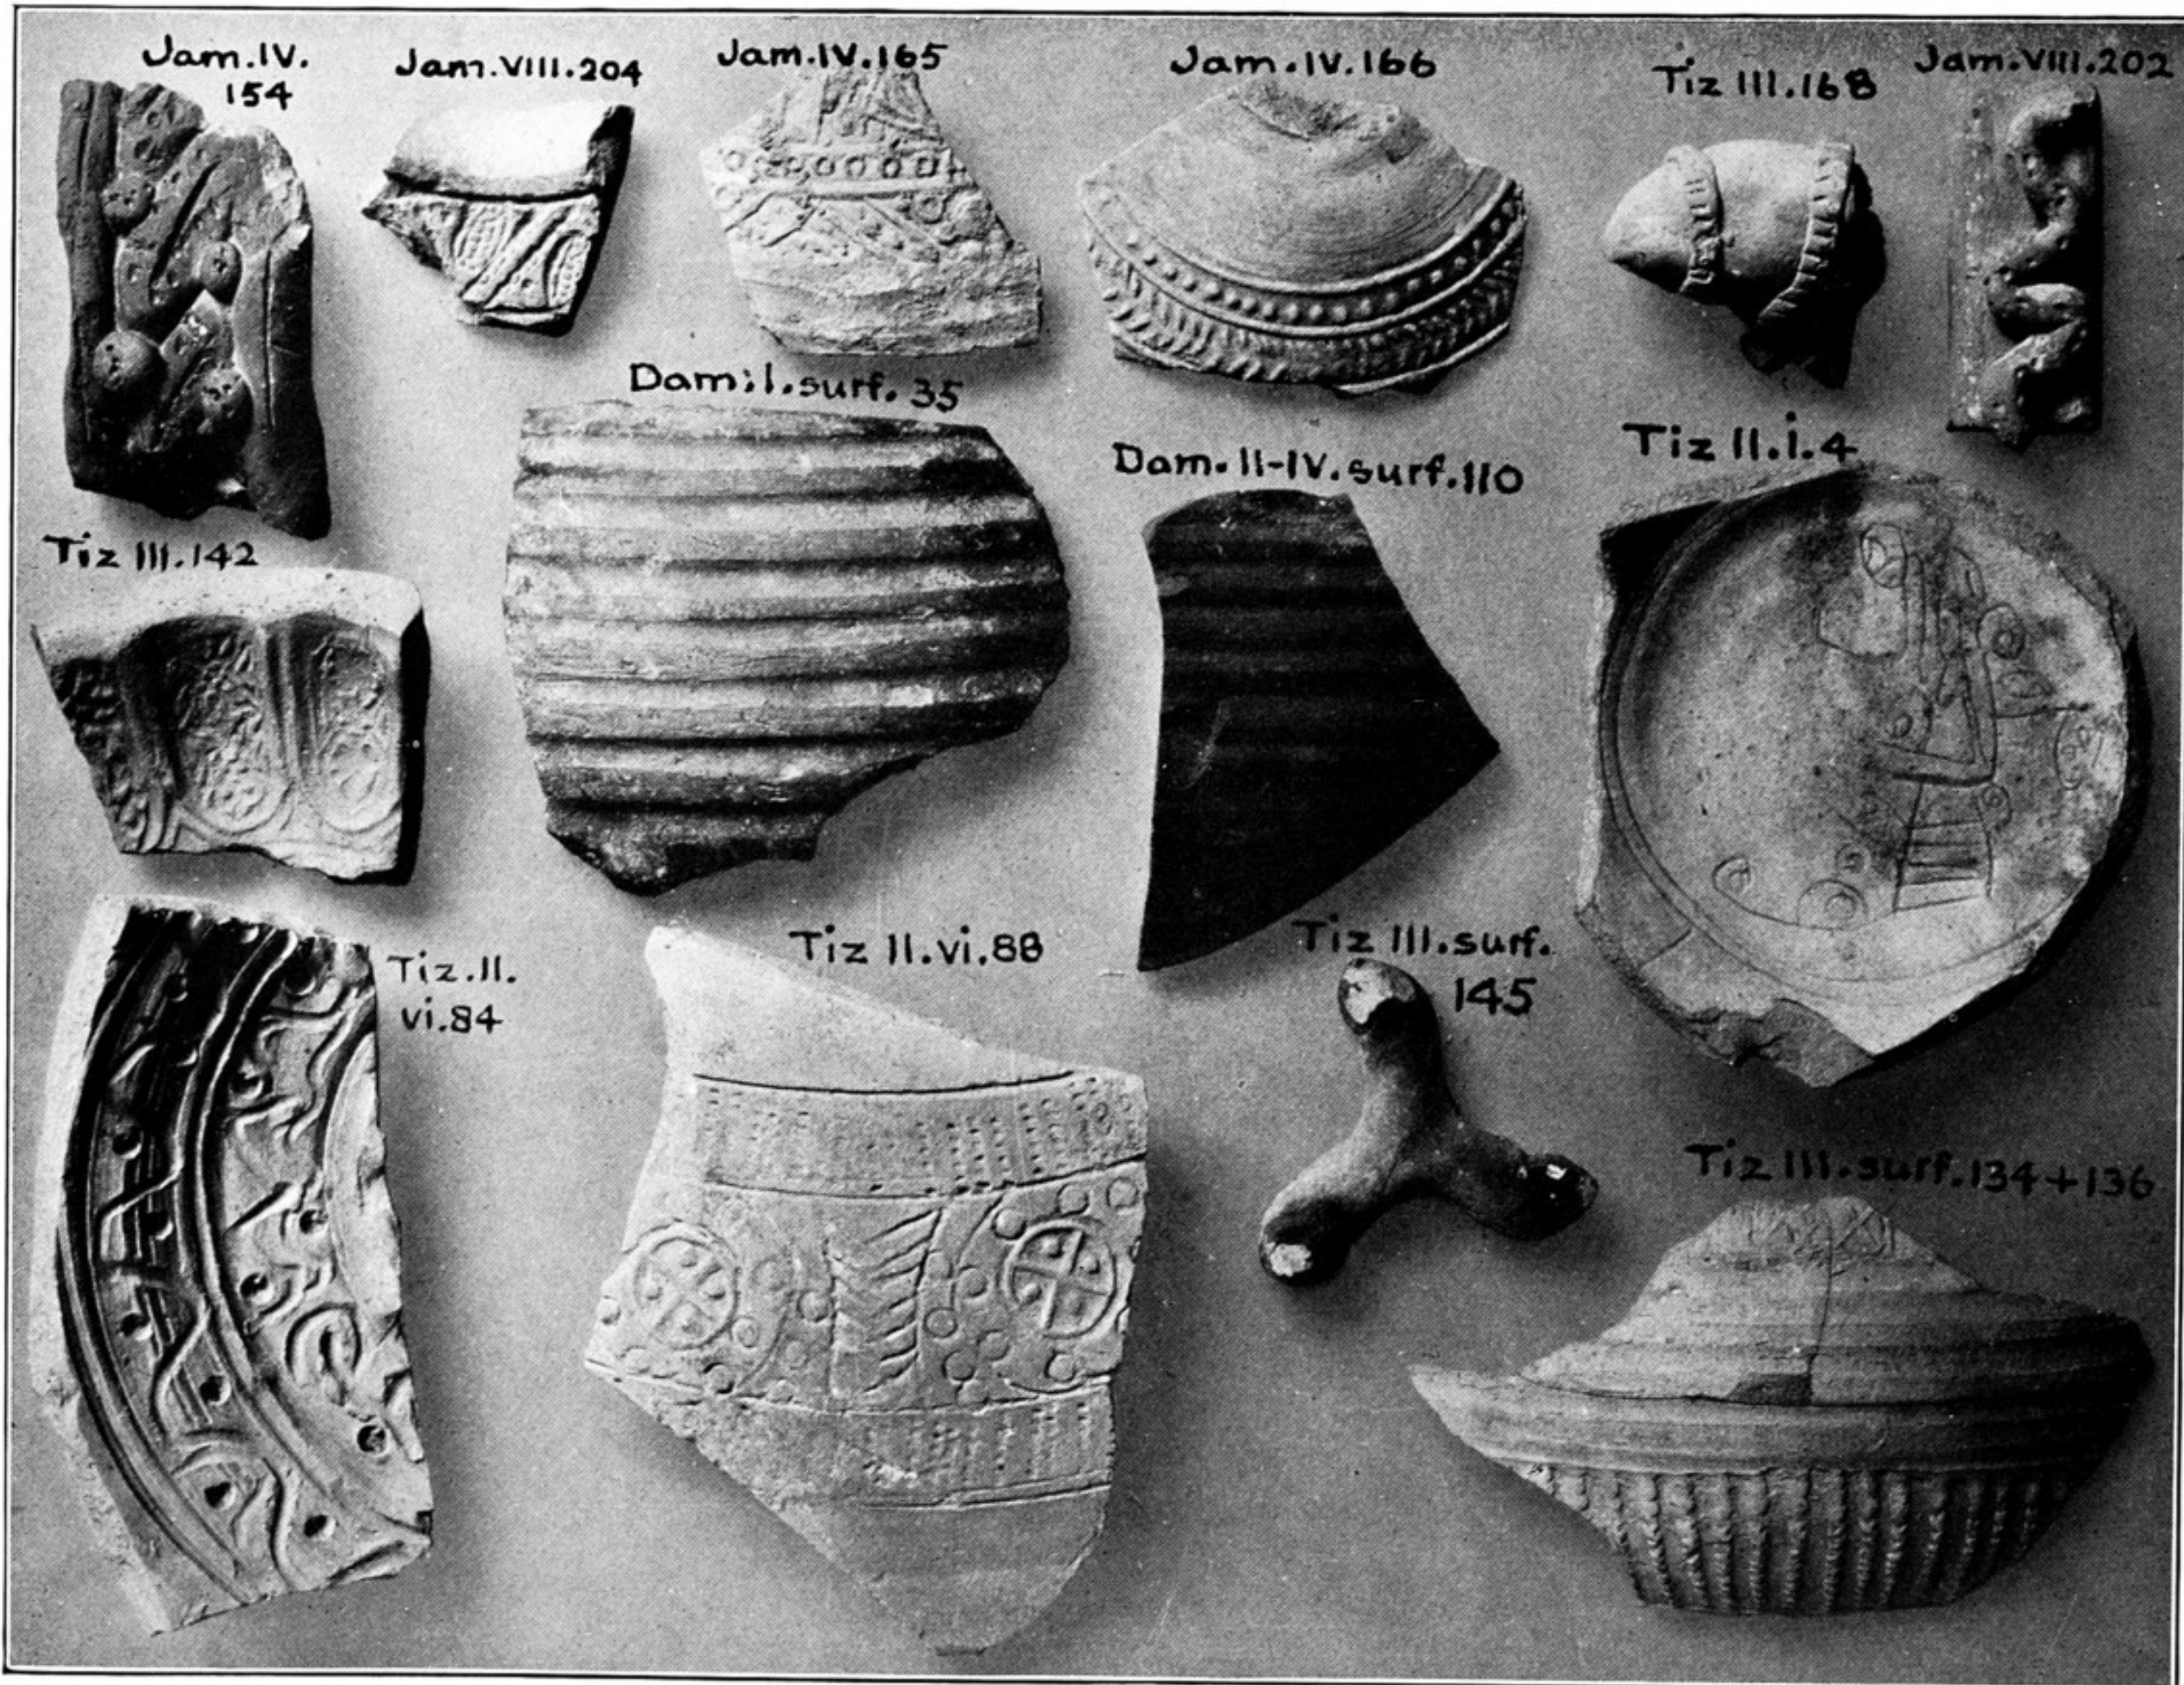

DECORATED POTTERY VESSELS FROM QALĀT-I-JAMSHĪD AND DAMBIĀN

Scale c. $\frac{1}{3}$

FRAGMENTS OF DECORATED POTTERY VESSELS AND MOULDS, ALSO KILN 'SPUR', FROM DAMBA-KÖH, QALĀT-I-JAMSHĪD AND TĪZ

Scale c. $\frac{1}{2}$