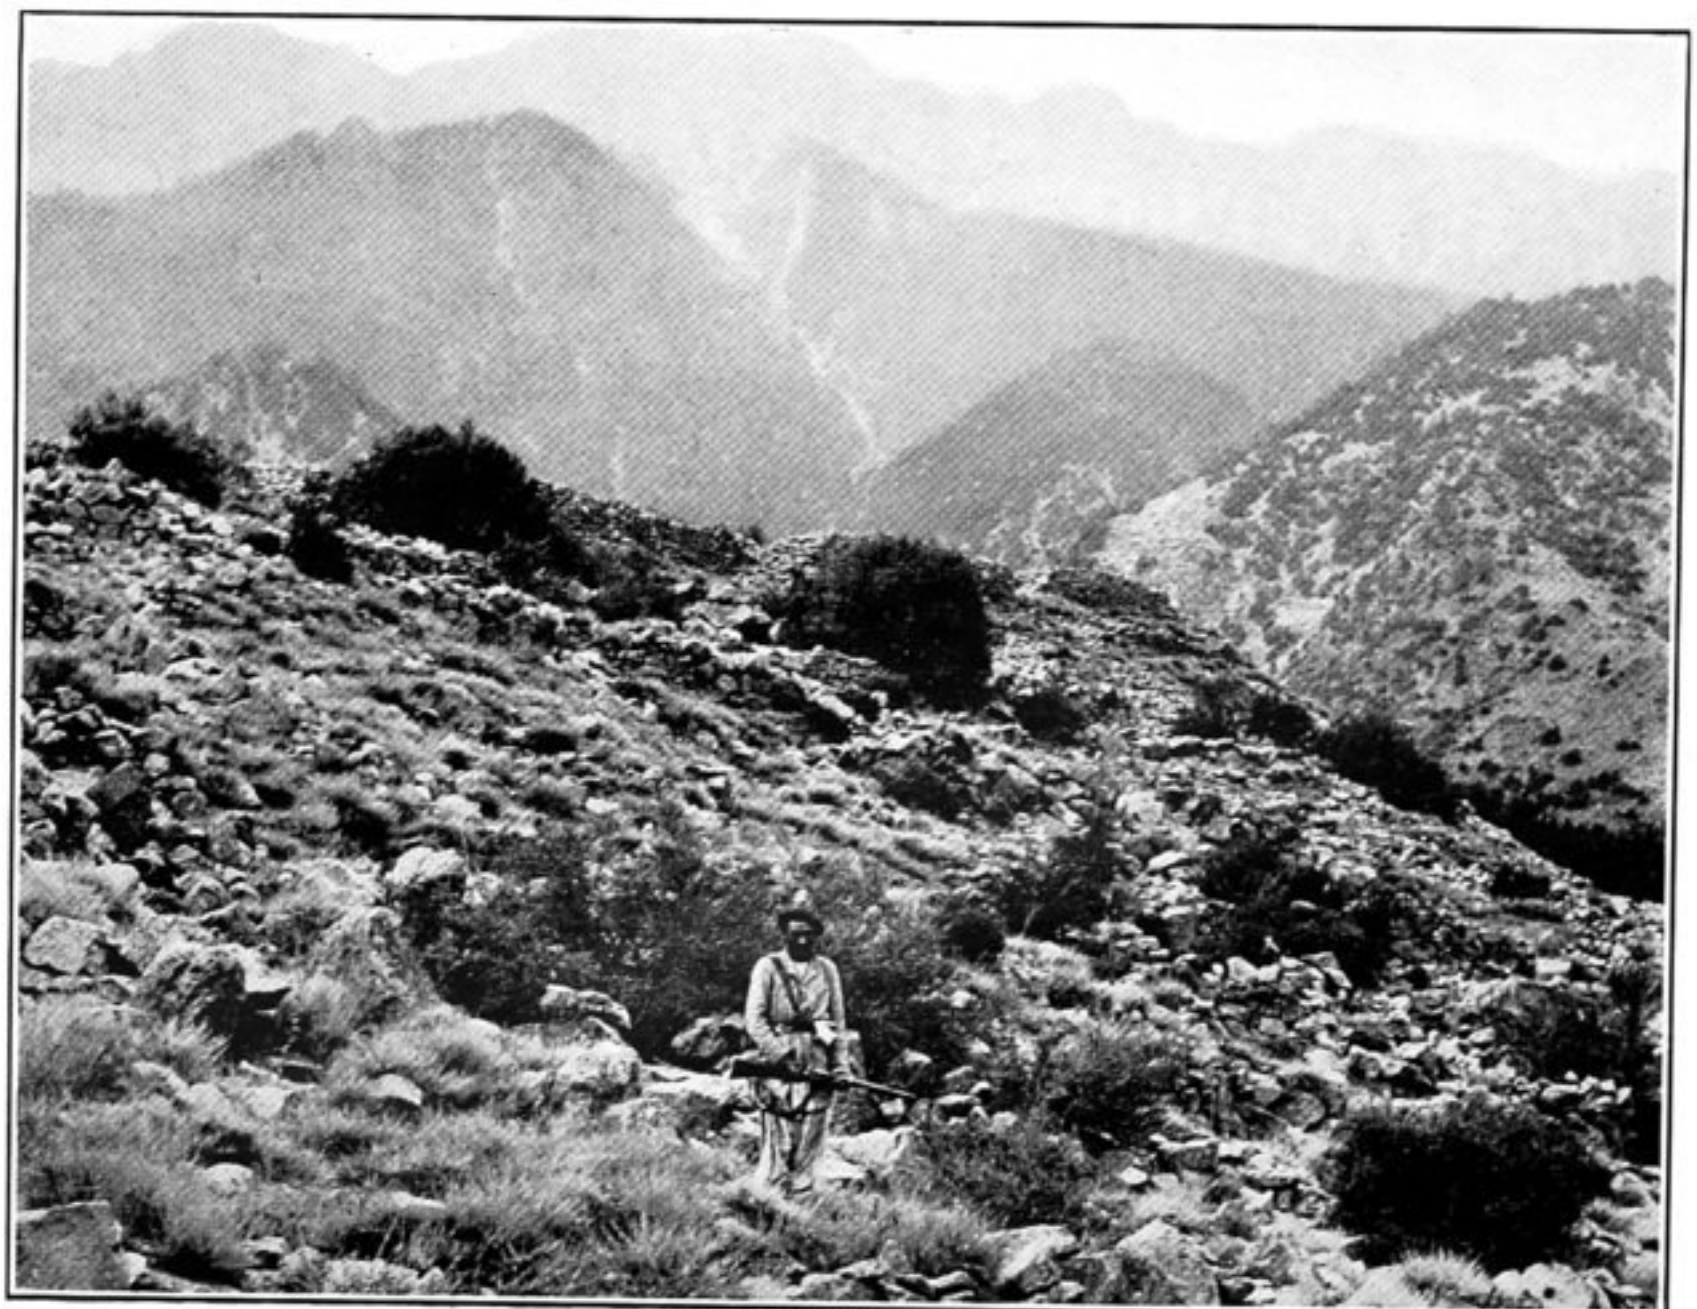

17. CULTIVATION ABOVE DALŌT, DAREL.

18. VIEW DOWN MAIN DAREL VALLEY FROM ABOVE MANKIĀL.  
Rajī-kōt hill in distance marked by arrow.

19. SHIVO-KŌT, LOOKING UP SHIGO-GĀH VALLEY, DAREL.

20. WALLS OF ZHŌMI-KŌT, DAREL.

21. VIEW UP DAREL FROM RAJĪ-KŌT SITE.

22. TOP OF RAJĪ-KŌT HILL, LOOKING NORTH-WEST.