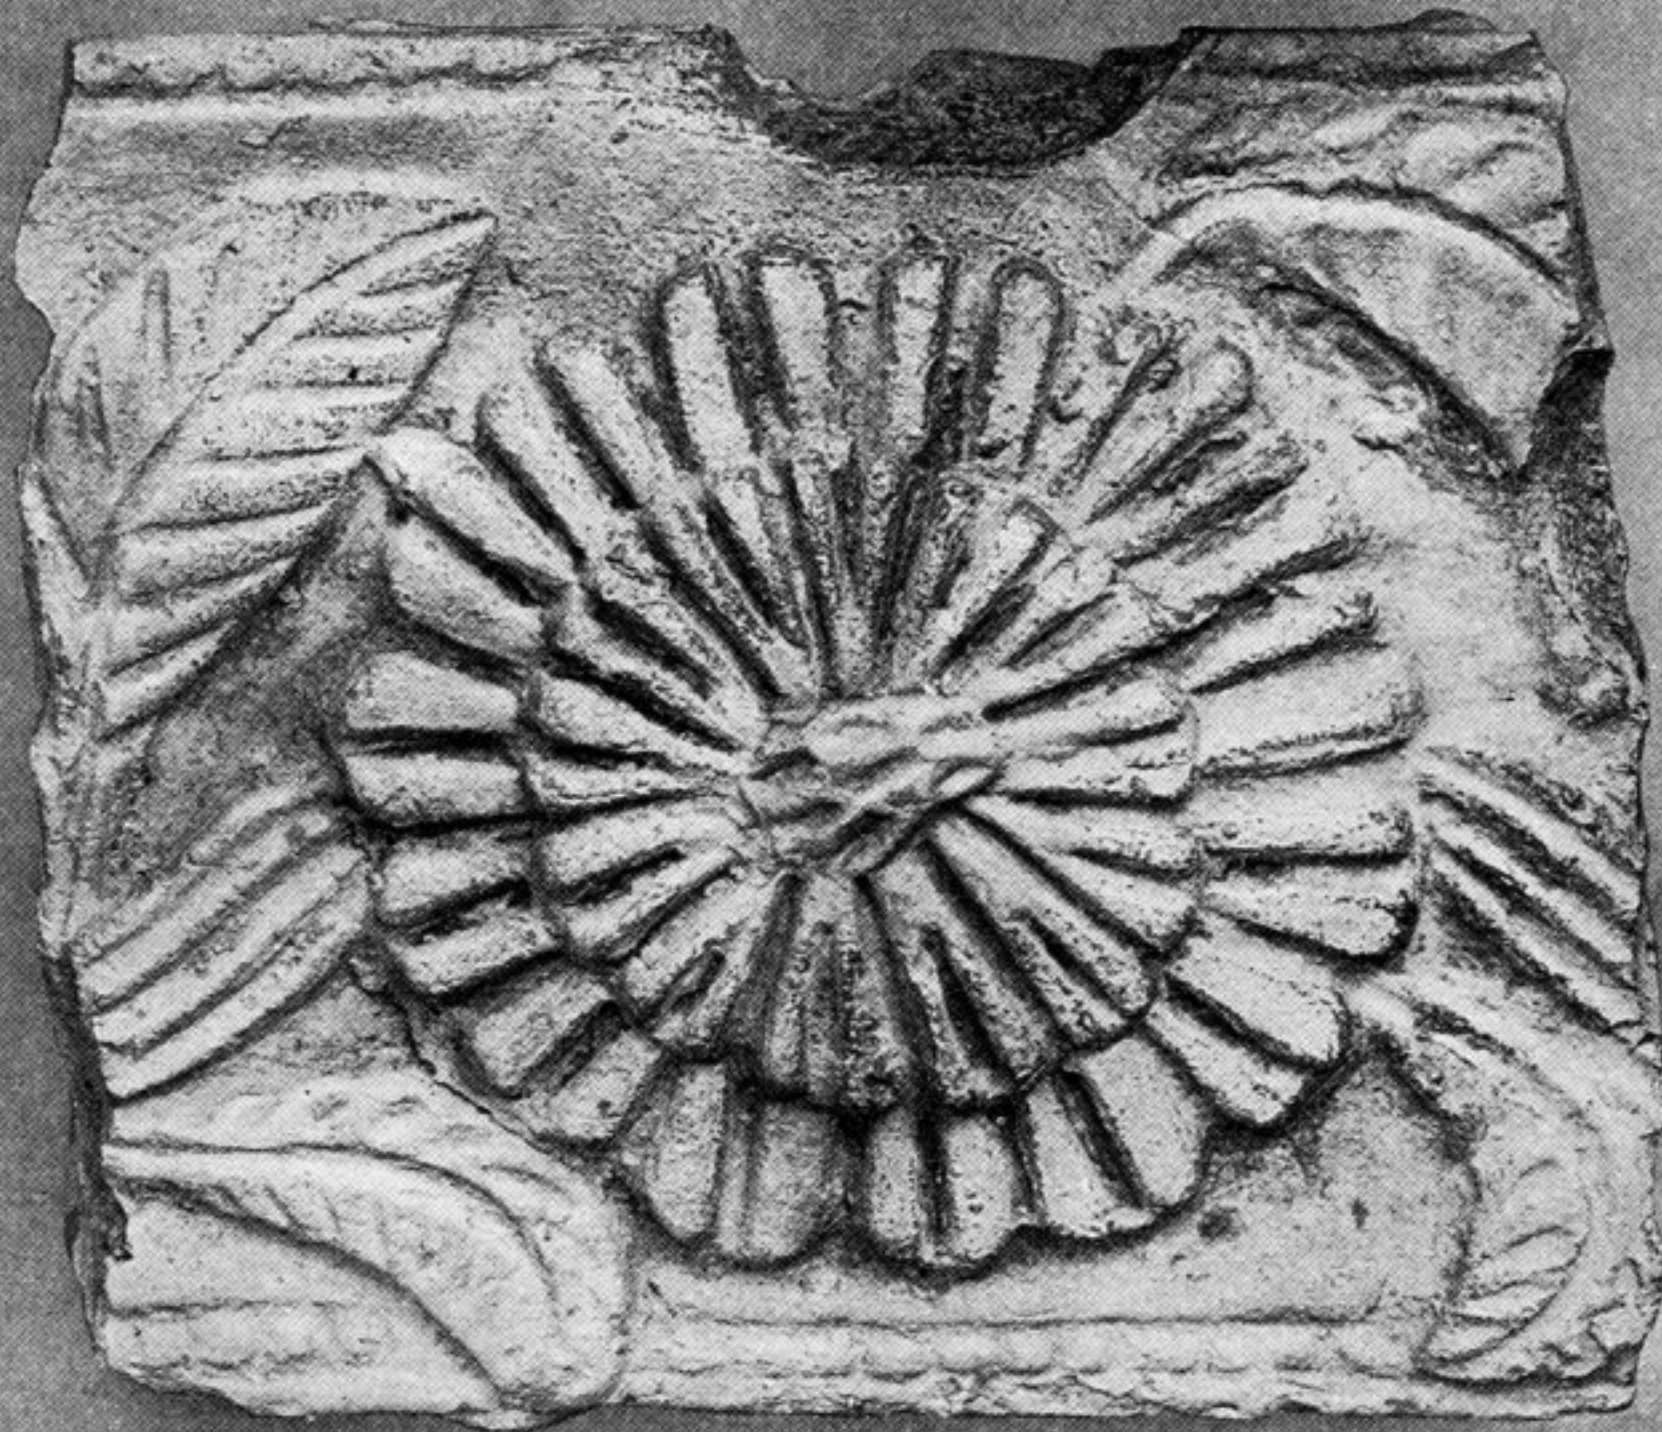

K. K. I. i. 015

Hu. 012

Chiao. 08

E. G. 08

POTTERY TILES AND MISCELLANEOUS OBJECTS IN CLAY AND STUCCO FROM RUINED SHRINES OF KHARA-KHOTO, CHIAO-WANG-CH'ENG, ETC.

(See Chap. XI. sec. ii; Chap. XIII. sec. ii, iv, v; Chap. XVI. sec. ii).