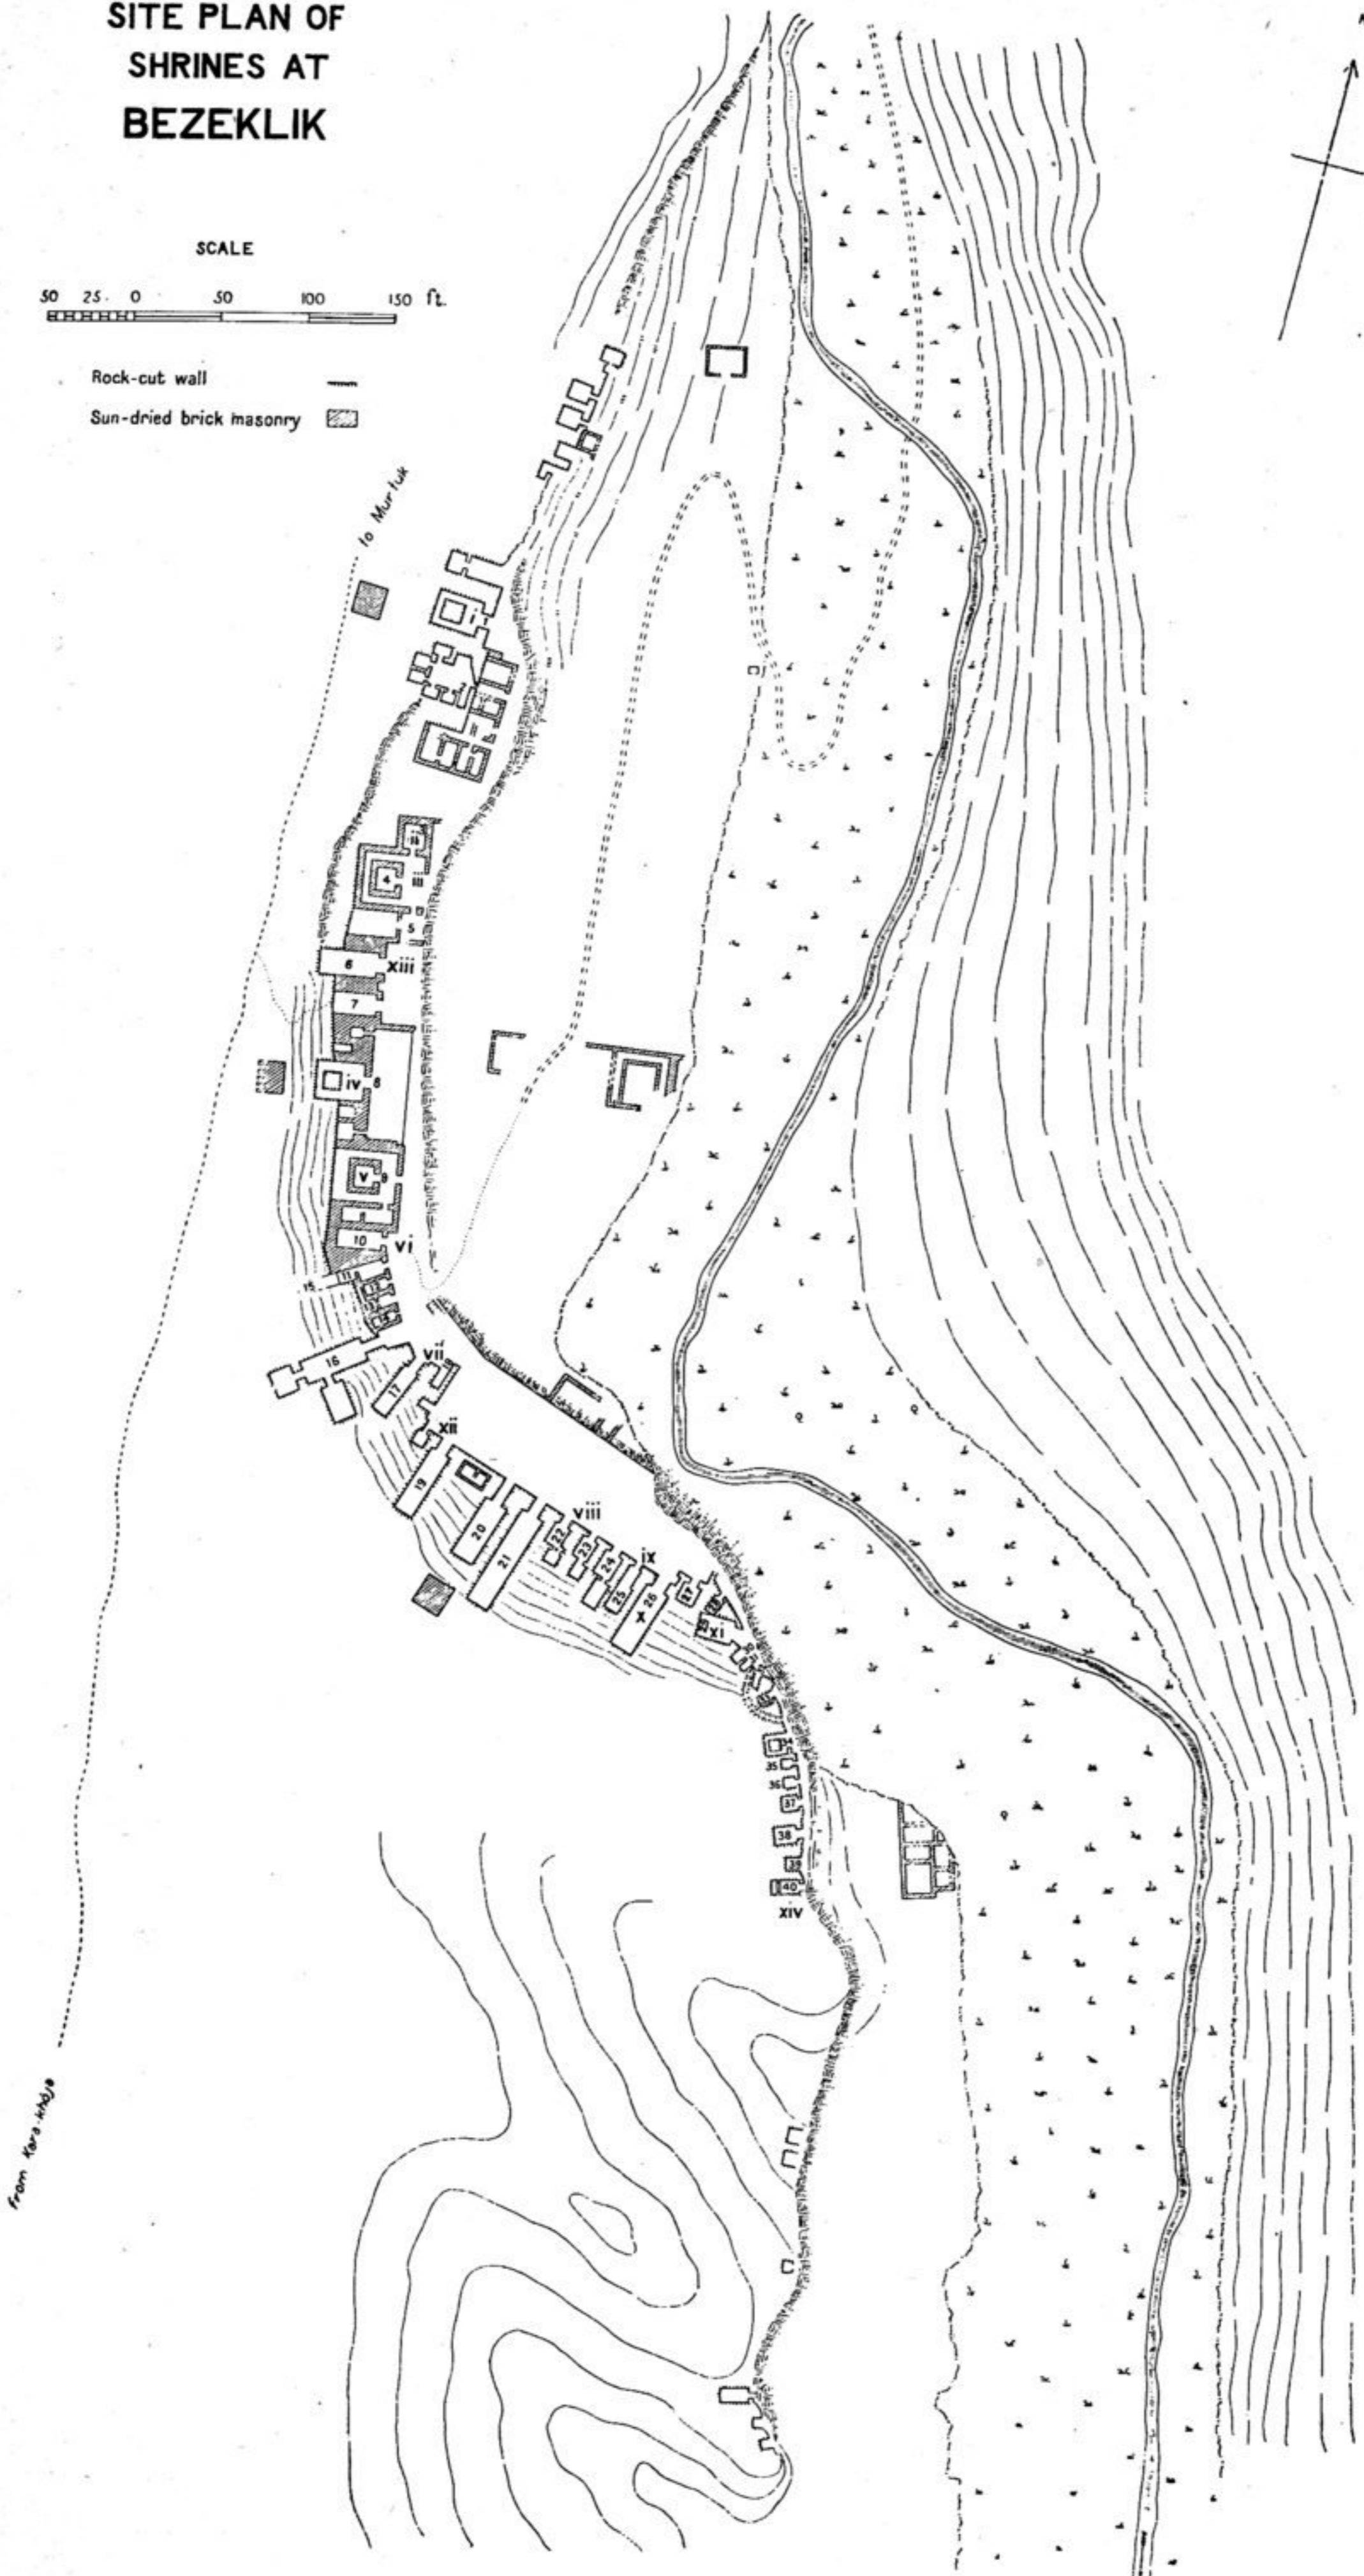

SITE PLAN OF
SHRINES AT
BEZEKLIK

Rock-cut wall —
Sun-dried brick masonry ▨

AFRÁZ GUL DEL.