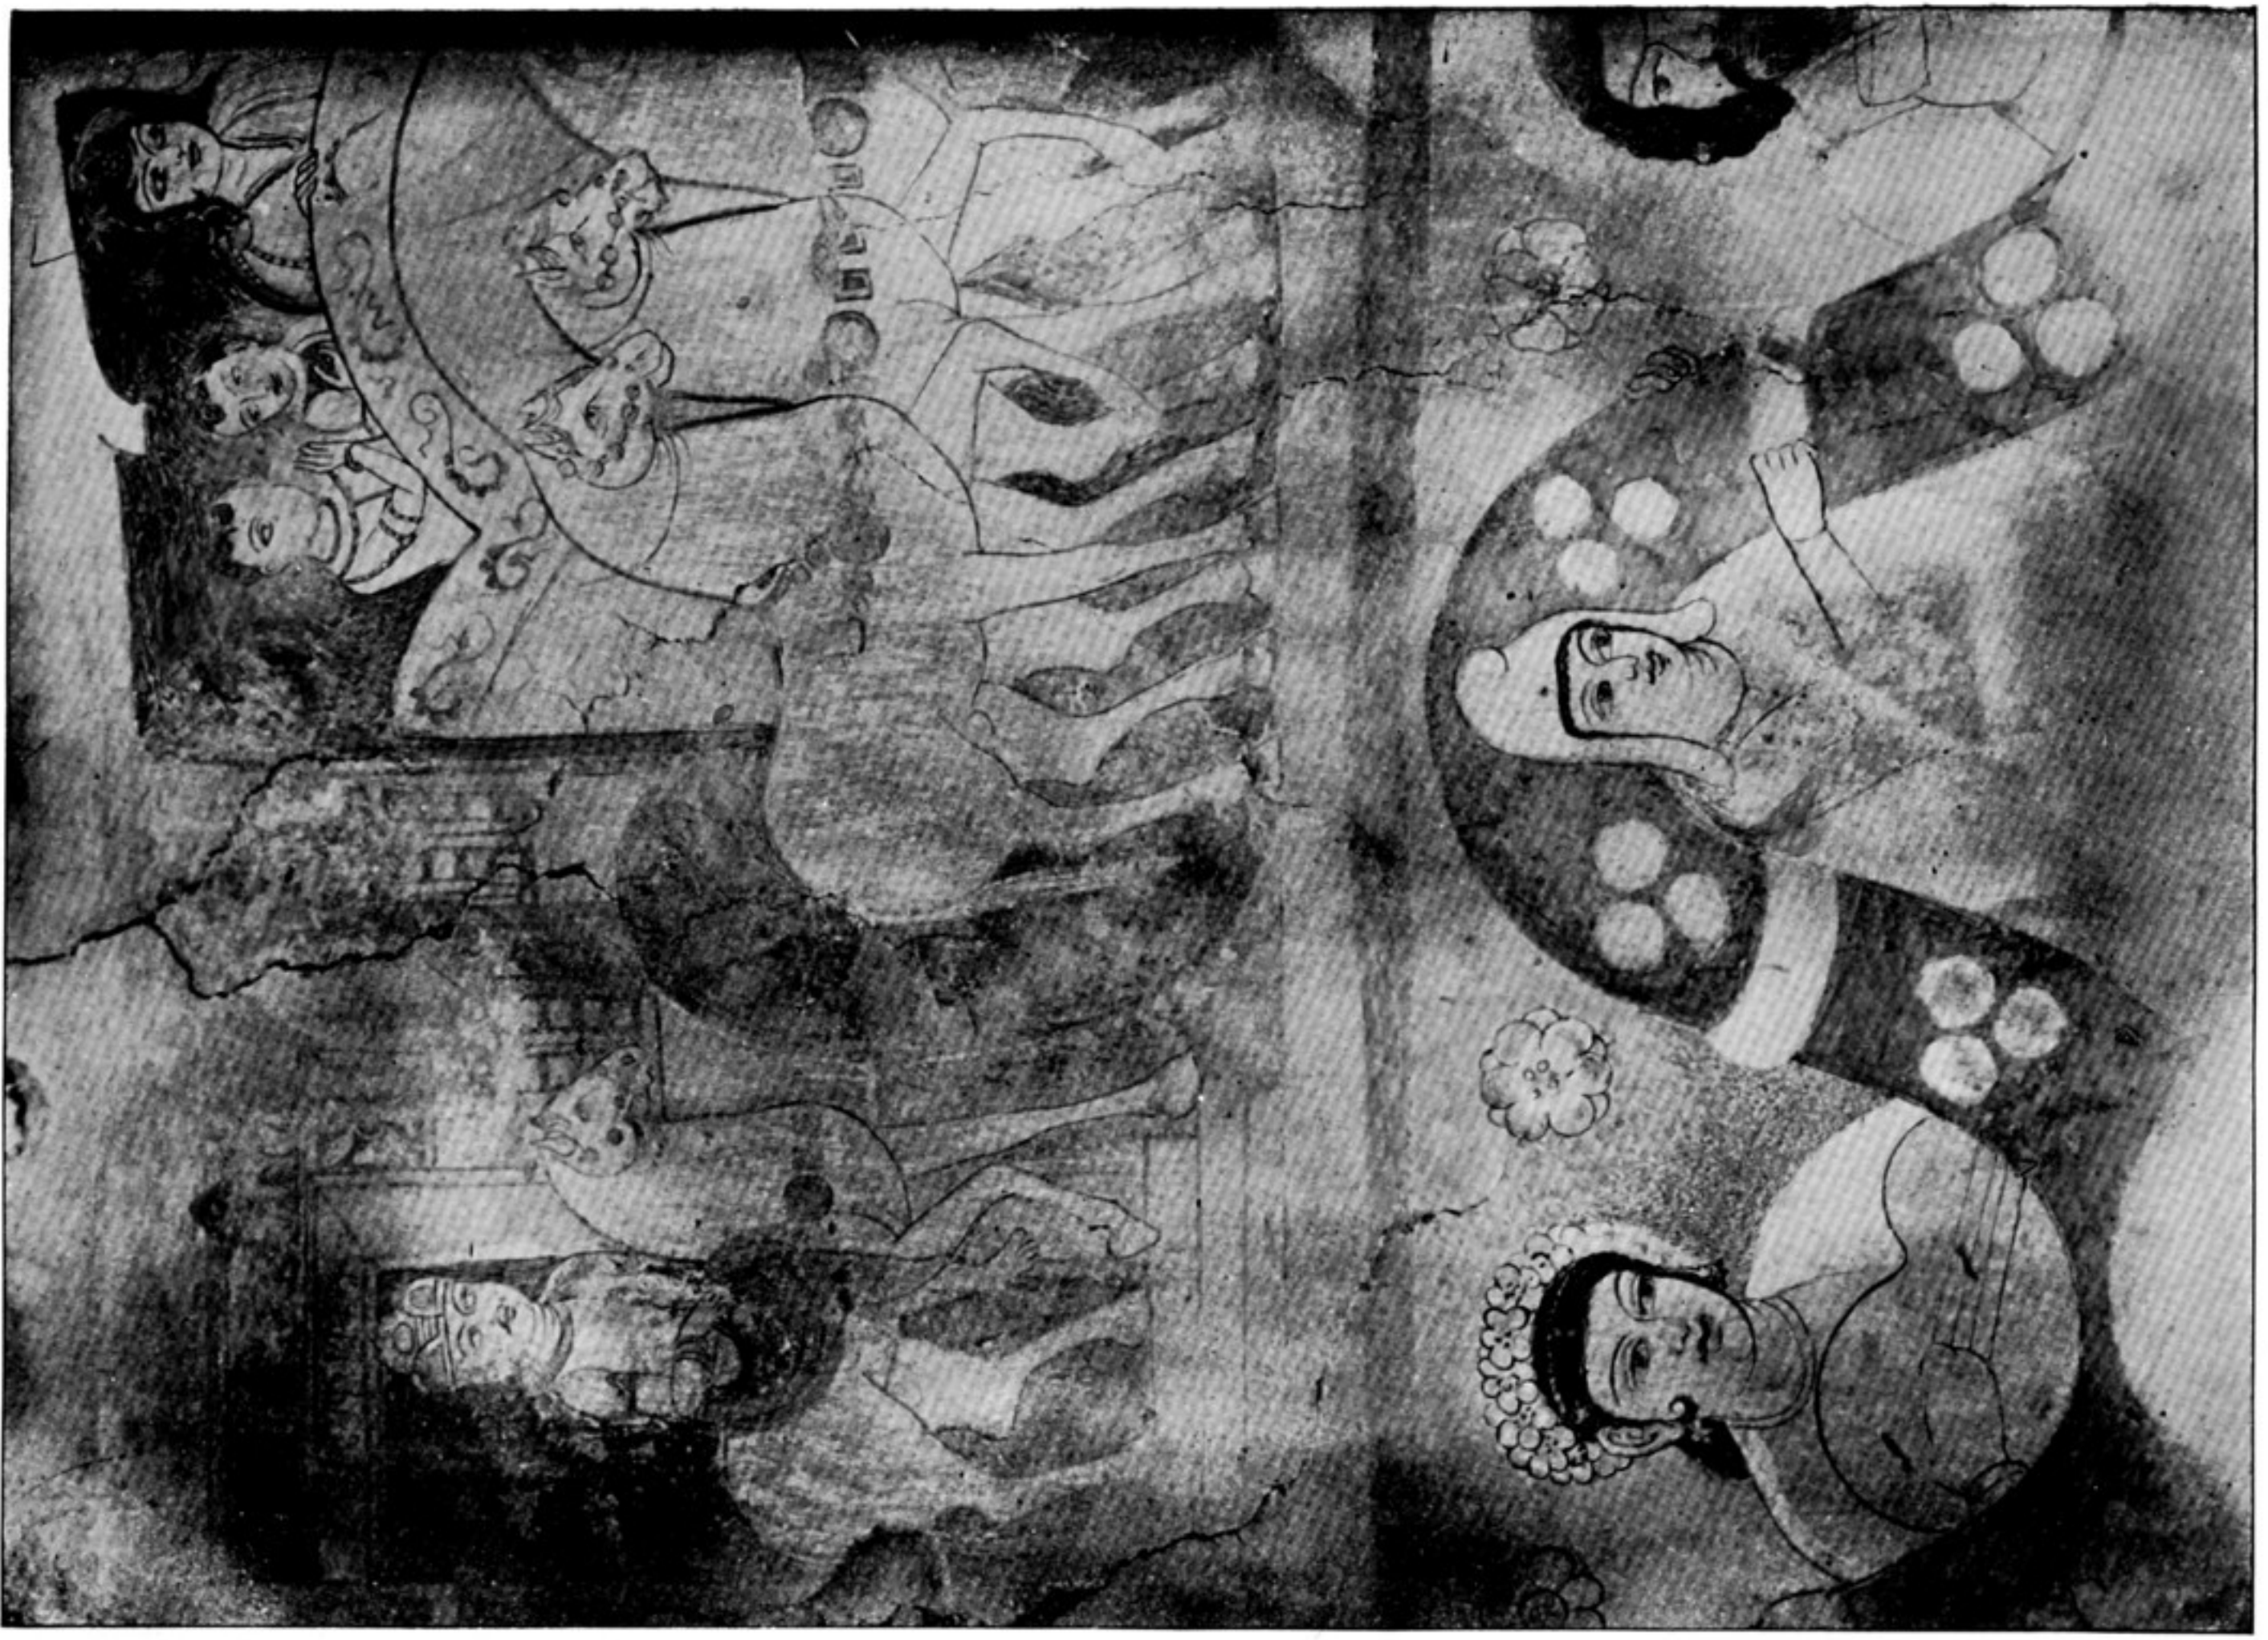

ii

134. PORTION OF PAINTED FRIEZE AND DADO ON SOUTH-EAST WALL OF ROTUNDA PASSAGE IN SHRINE M. V, MIRĀN SITE.

ii

135. PORTION OF PAINTED FRIEZE AND DADO ON SOUTH-EAST WALL OF ROTUNDA PASSAGE IN SHRINE M. V, MIRĀN SITE.