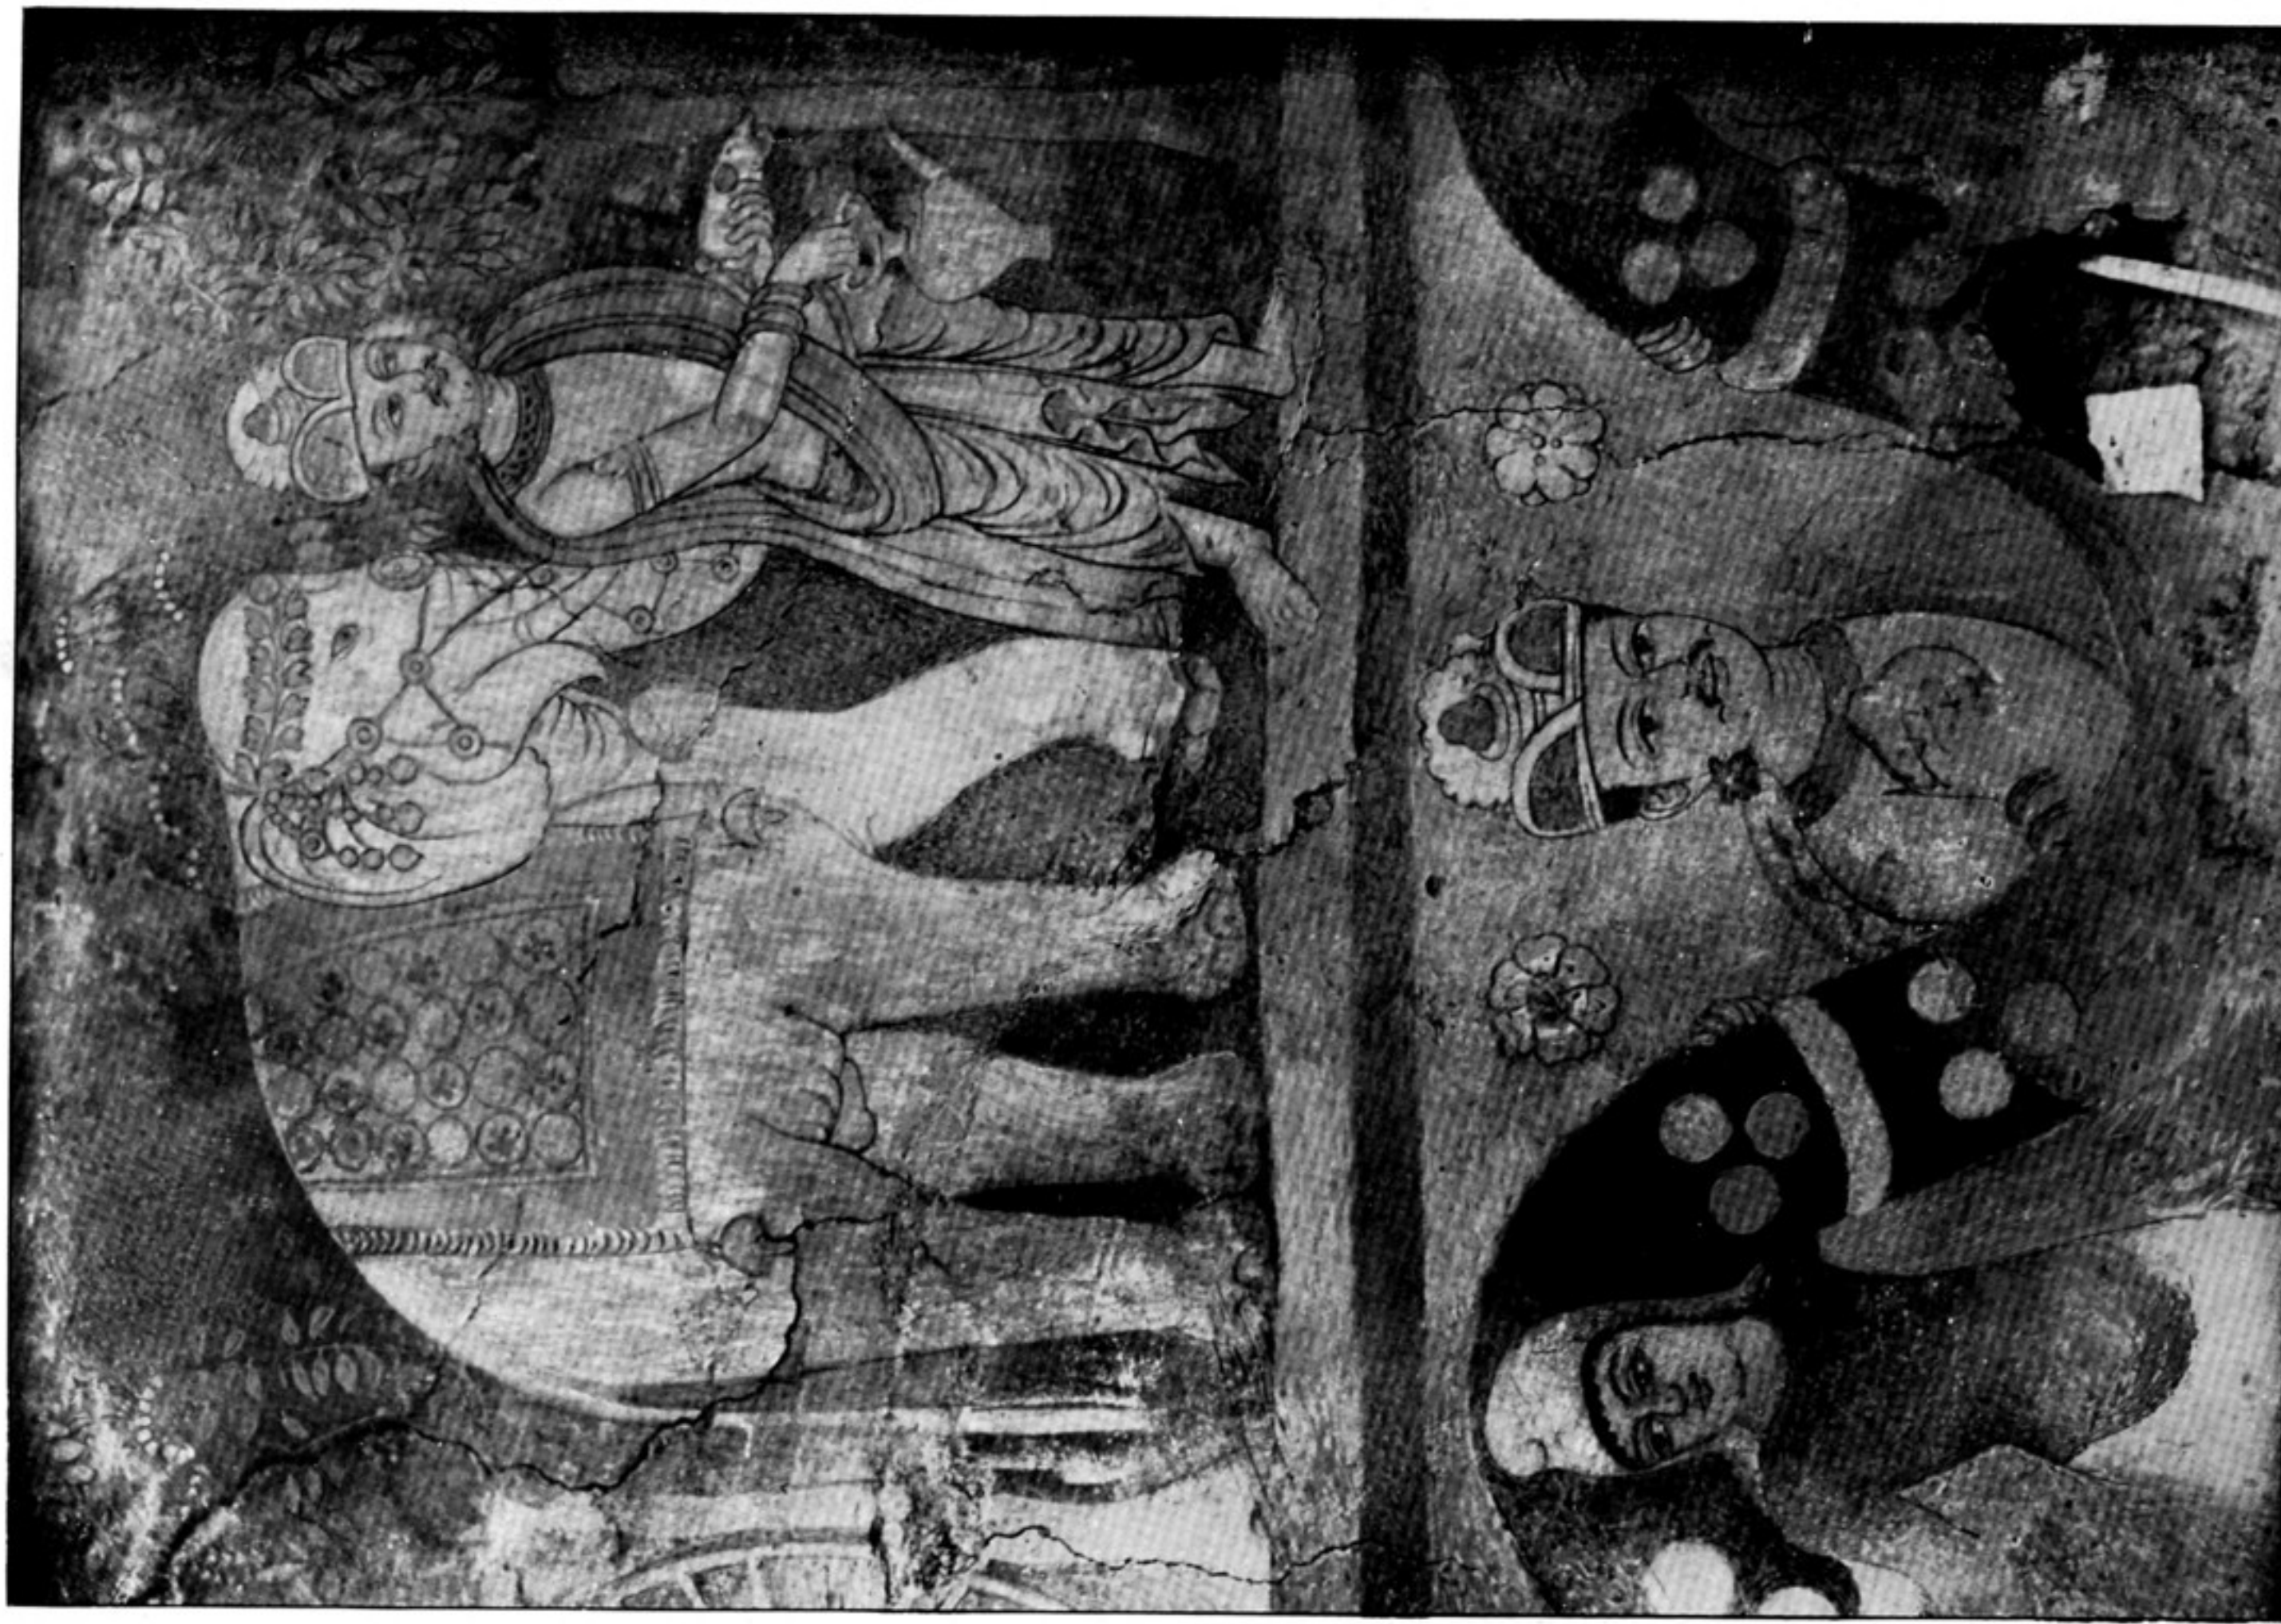

iii

136. PORTION OF PAINTED FRIEZE AND DADO ON SOUTH WALL OF ROTUNDA PASSAGE IN SHRINE M. V, MIRĀN SITE.

iv

137. PORTION OF PAINTED FRIEZE AND DADO ON SOUTH WALL OF ROTUNDA PASSAGE IN SHRINE M. V, MIRĀN SITE.