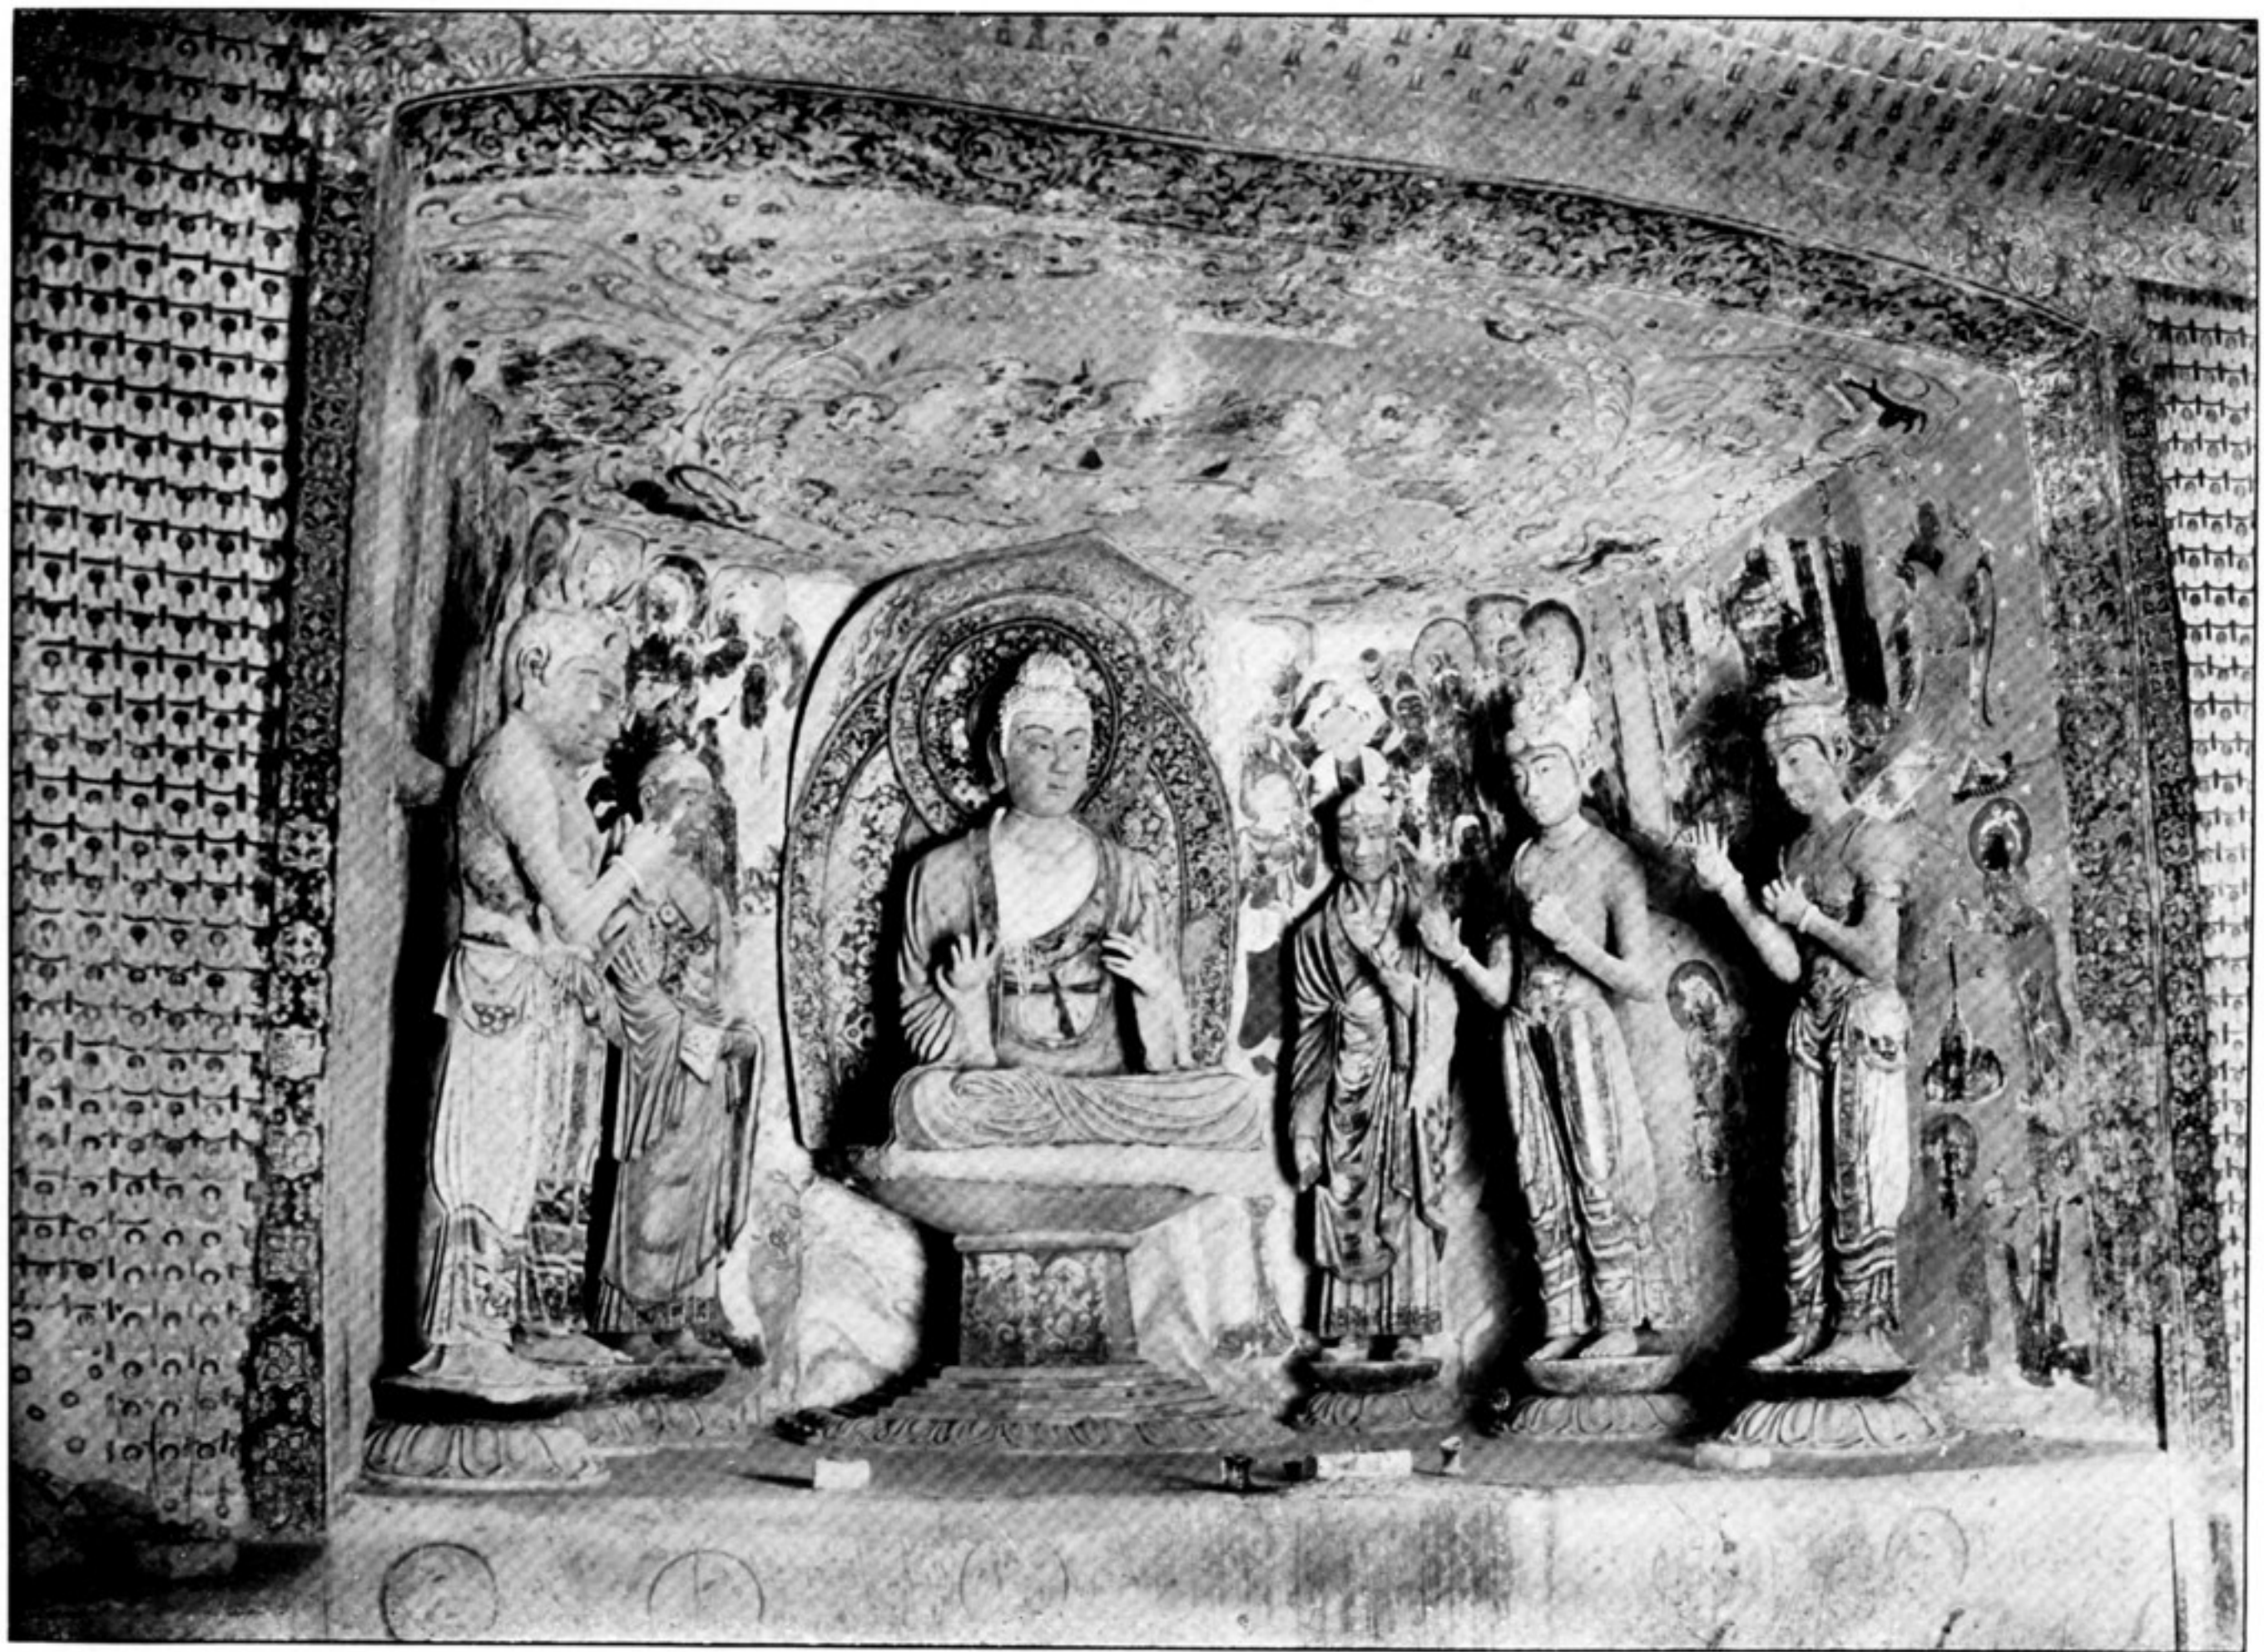

211. RAISED RECESS WITH REMAINS OF STUCCO IMAGES, ON WEST SIDE OF CAVE CH. V, CH'EN-FO-TUNG.

212. ALCOVE WITH STUCCO IMAGES, PARTIALLY RESTORED, AND TEMPERA PAINTINGS, ON WEST SIDE OF CAVE CH. VI, CH'EN-FO-TUNG.